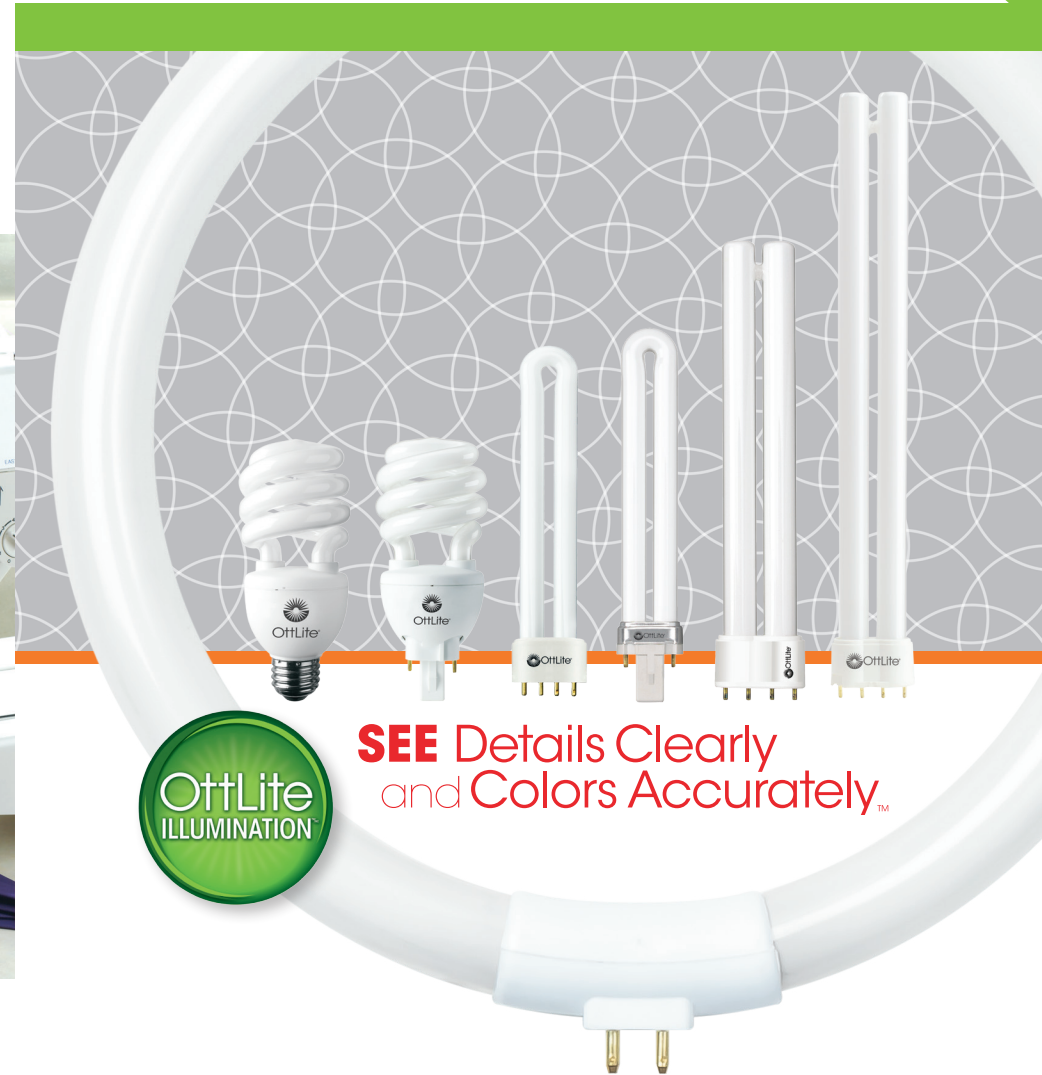

REPLACEMENT BULB GUIDE

*take one
(or two)*

SEE Details Clearly
and Colors Accurately™

#HANDMADEWITHJOANN
show us what you made