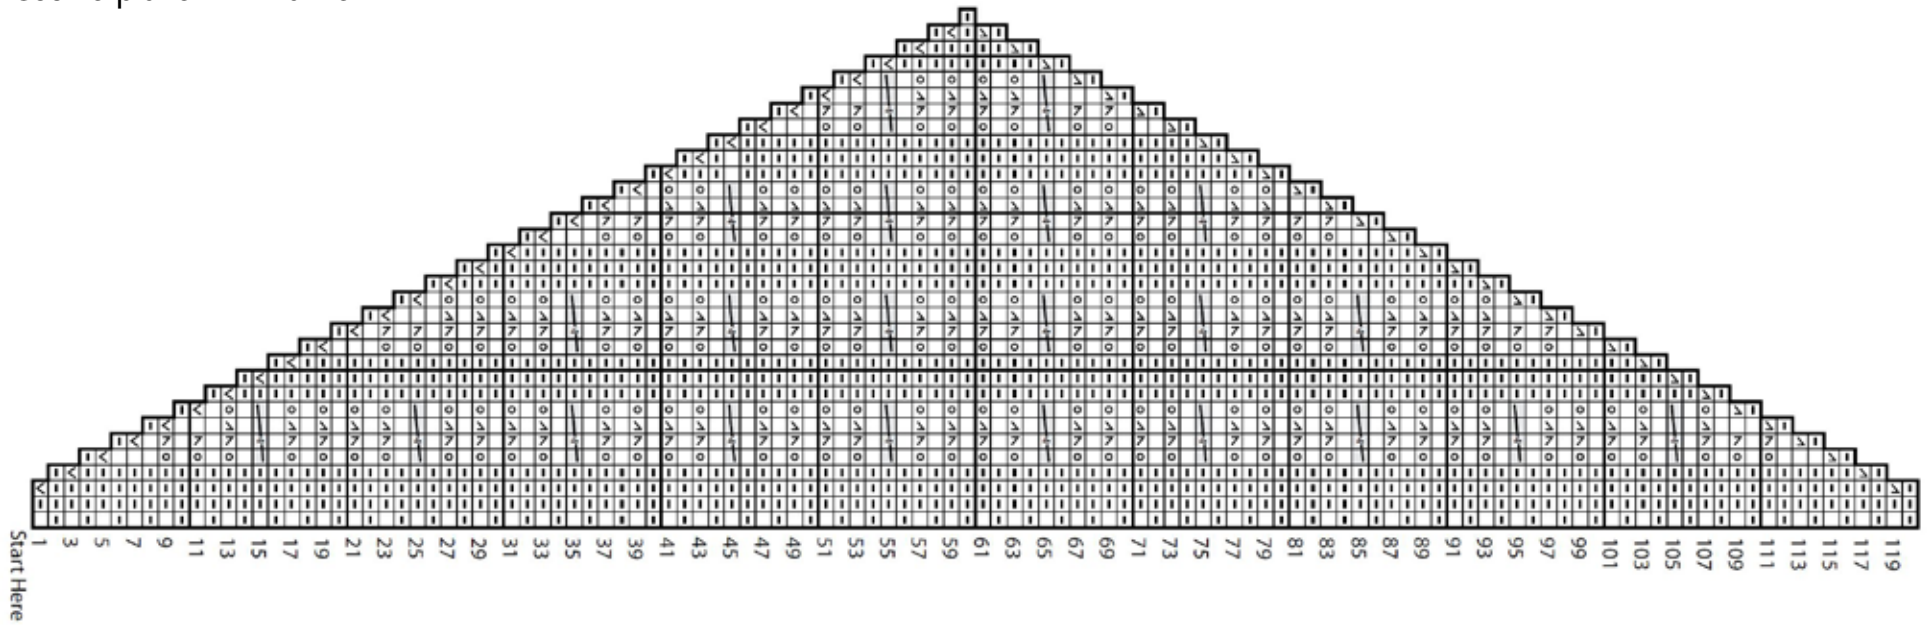

Counterplane Knit Blanket

Key

- = Knit on RS rows. Purl on WS rows.
- = Purl on RS rows. Knit on WS rows.
- = Yo
- = Ssk
- = K2tog
- = C4B