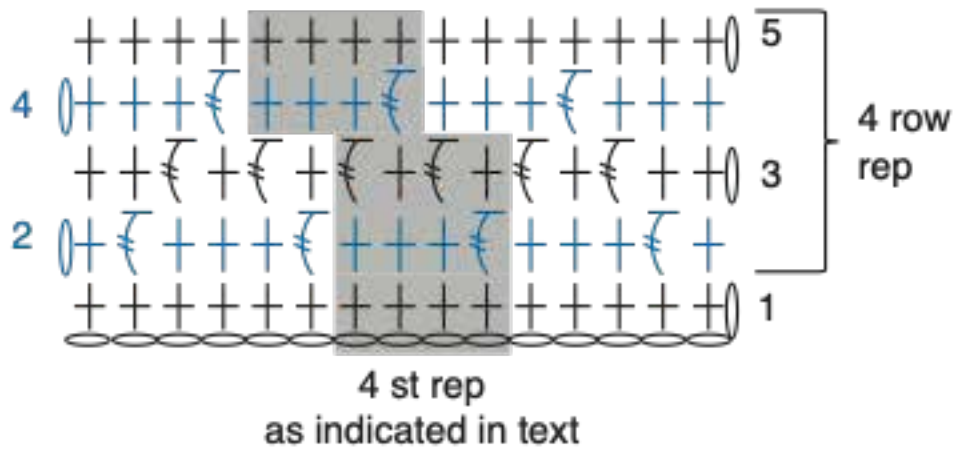

Bernat Chevron Bobble Stripes Blanket

REDUCED SAMPLE OF PATTERN

- STITCH KEY
- = chain (ch)
 - † = single crochet (sc)
 - Ɔ = treble crochet (tr)

FRINGE DIAGRAM