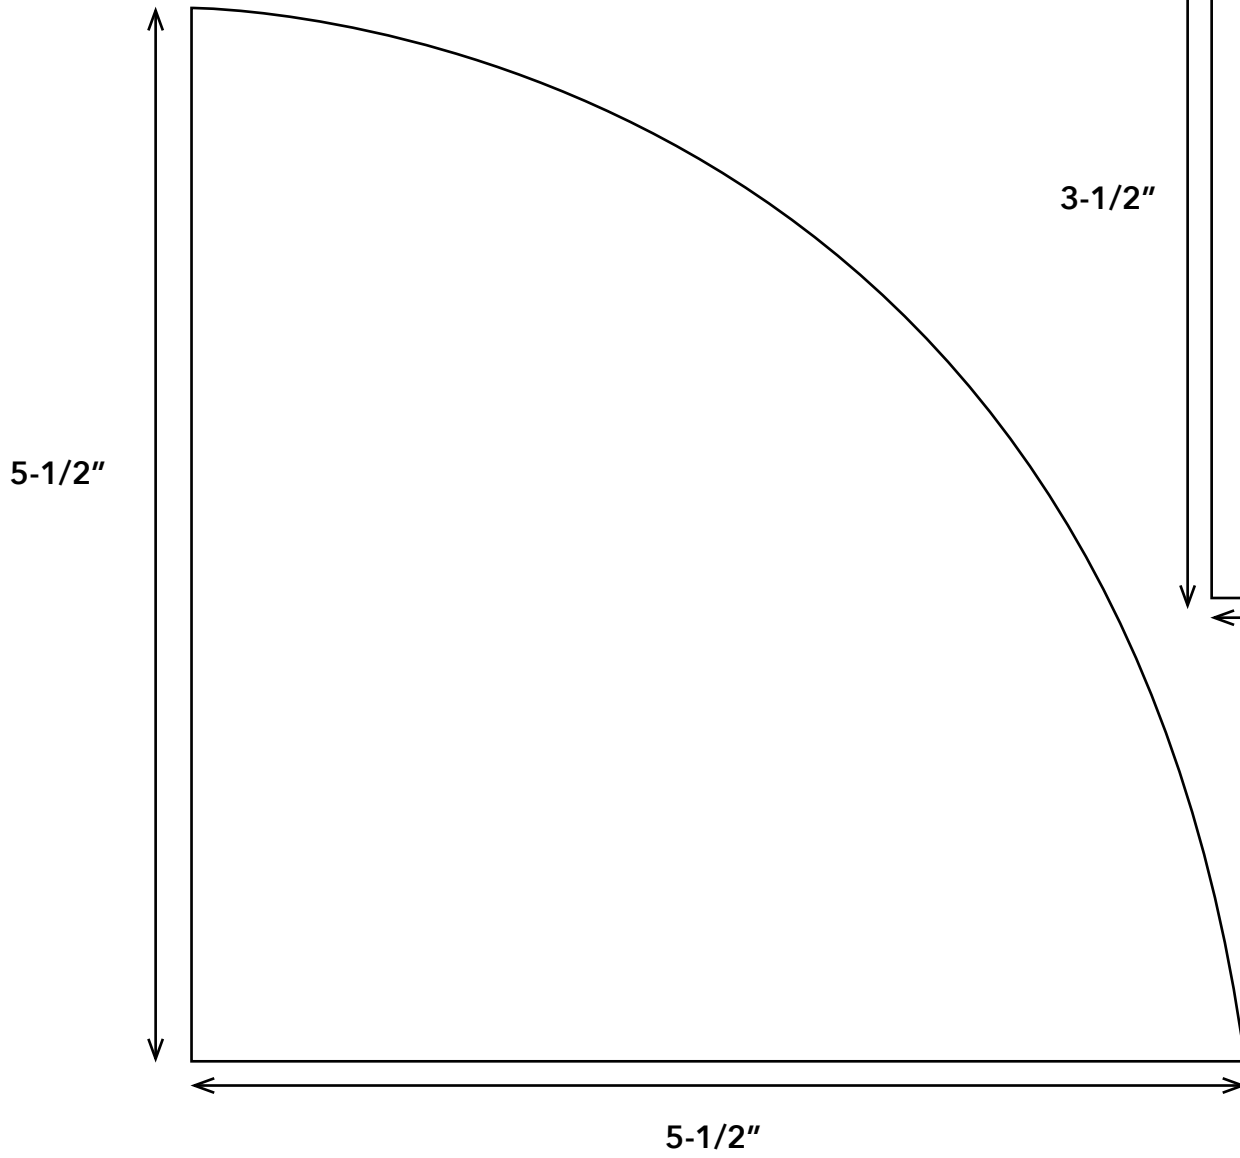

Circle Quilt

48"x60" Finished size

20 - 12"x12" Blocks

Each block = 12 inches

Circle Quilt

JOANN

Circle Quilt

JOANN