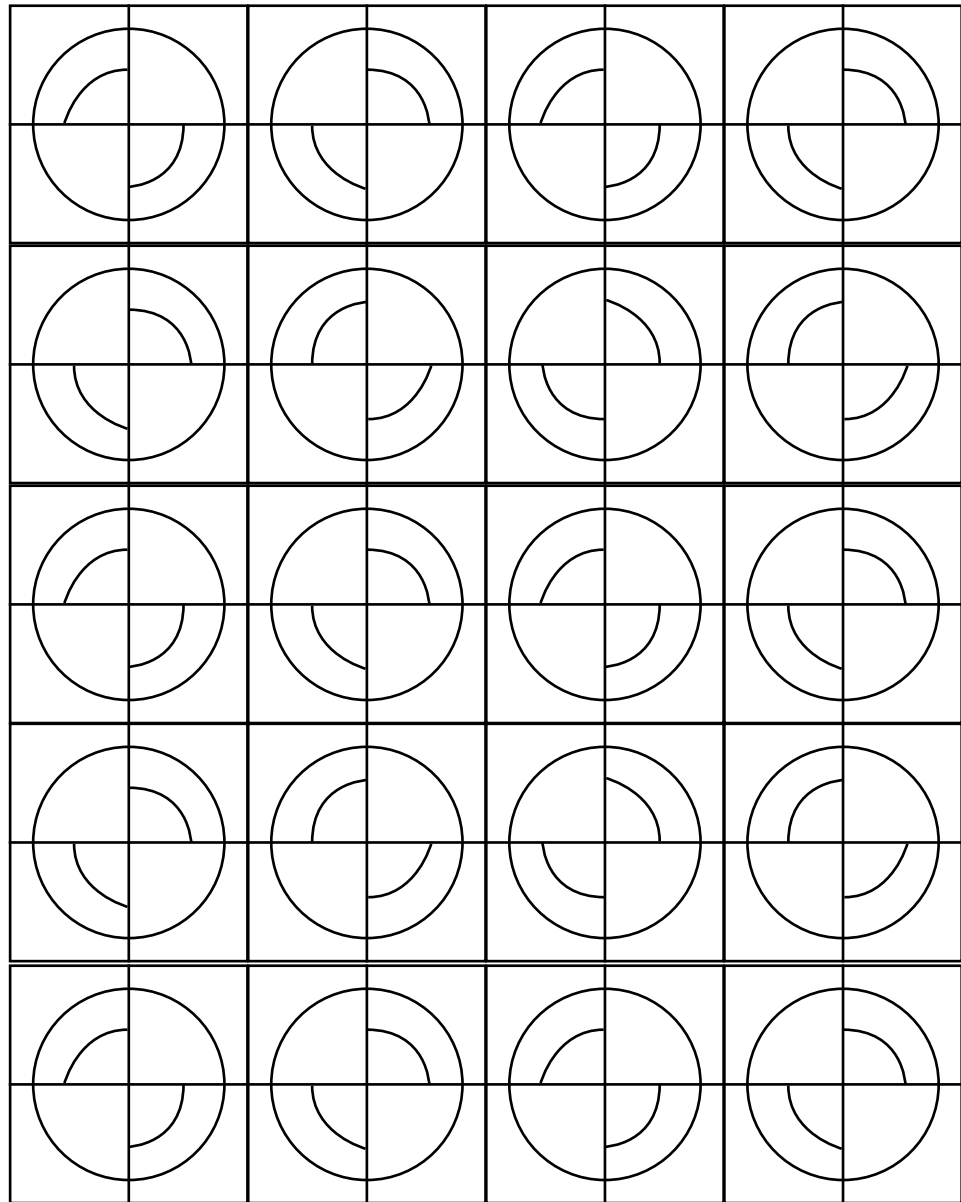

Circle Quilt

48"x60" Finished size

20 - 12"x12" Blocks

Each block = 12 inches

Circle Quilt

JOANN

Circle Quilt

JOANN