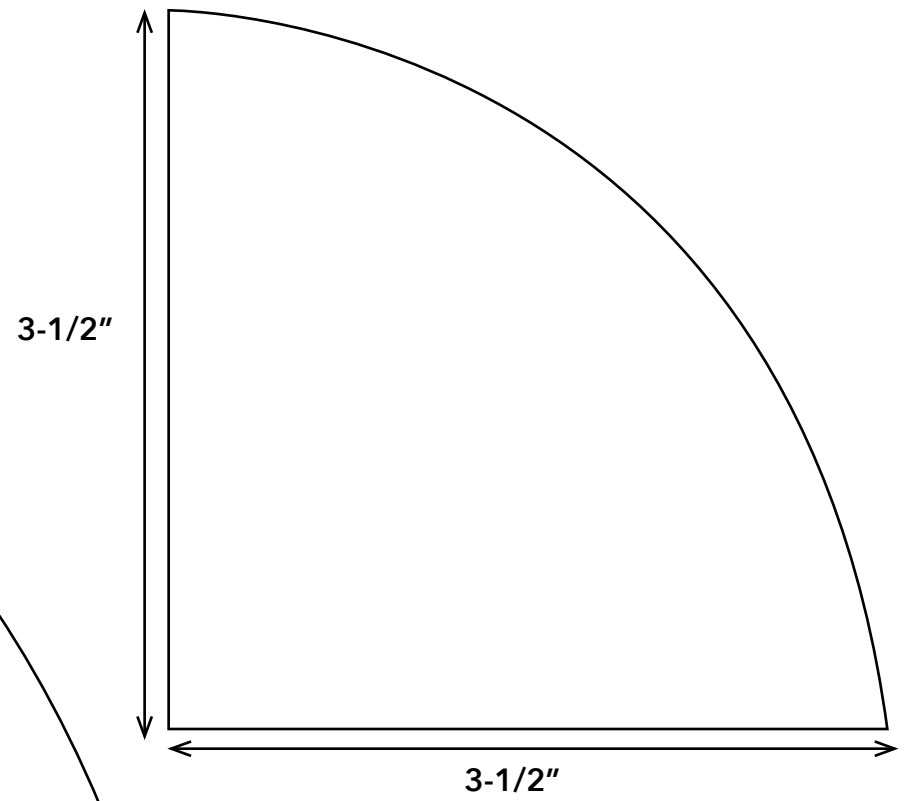

Circle Quilt

48"x60" Finished size

20 - 12"x12" Blocks

Each block = 12 inches

Circle Quilt

JOANN

Circle Quilt

JOANN