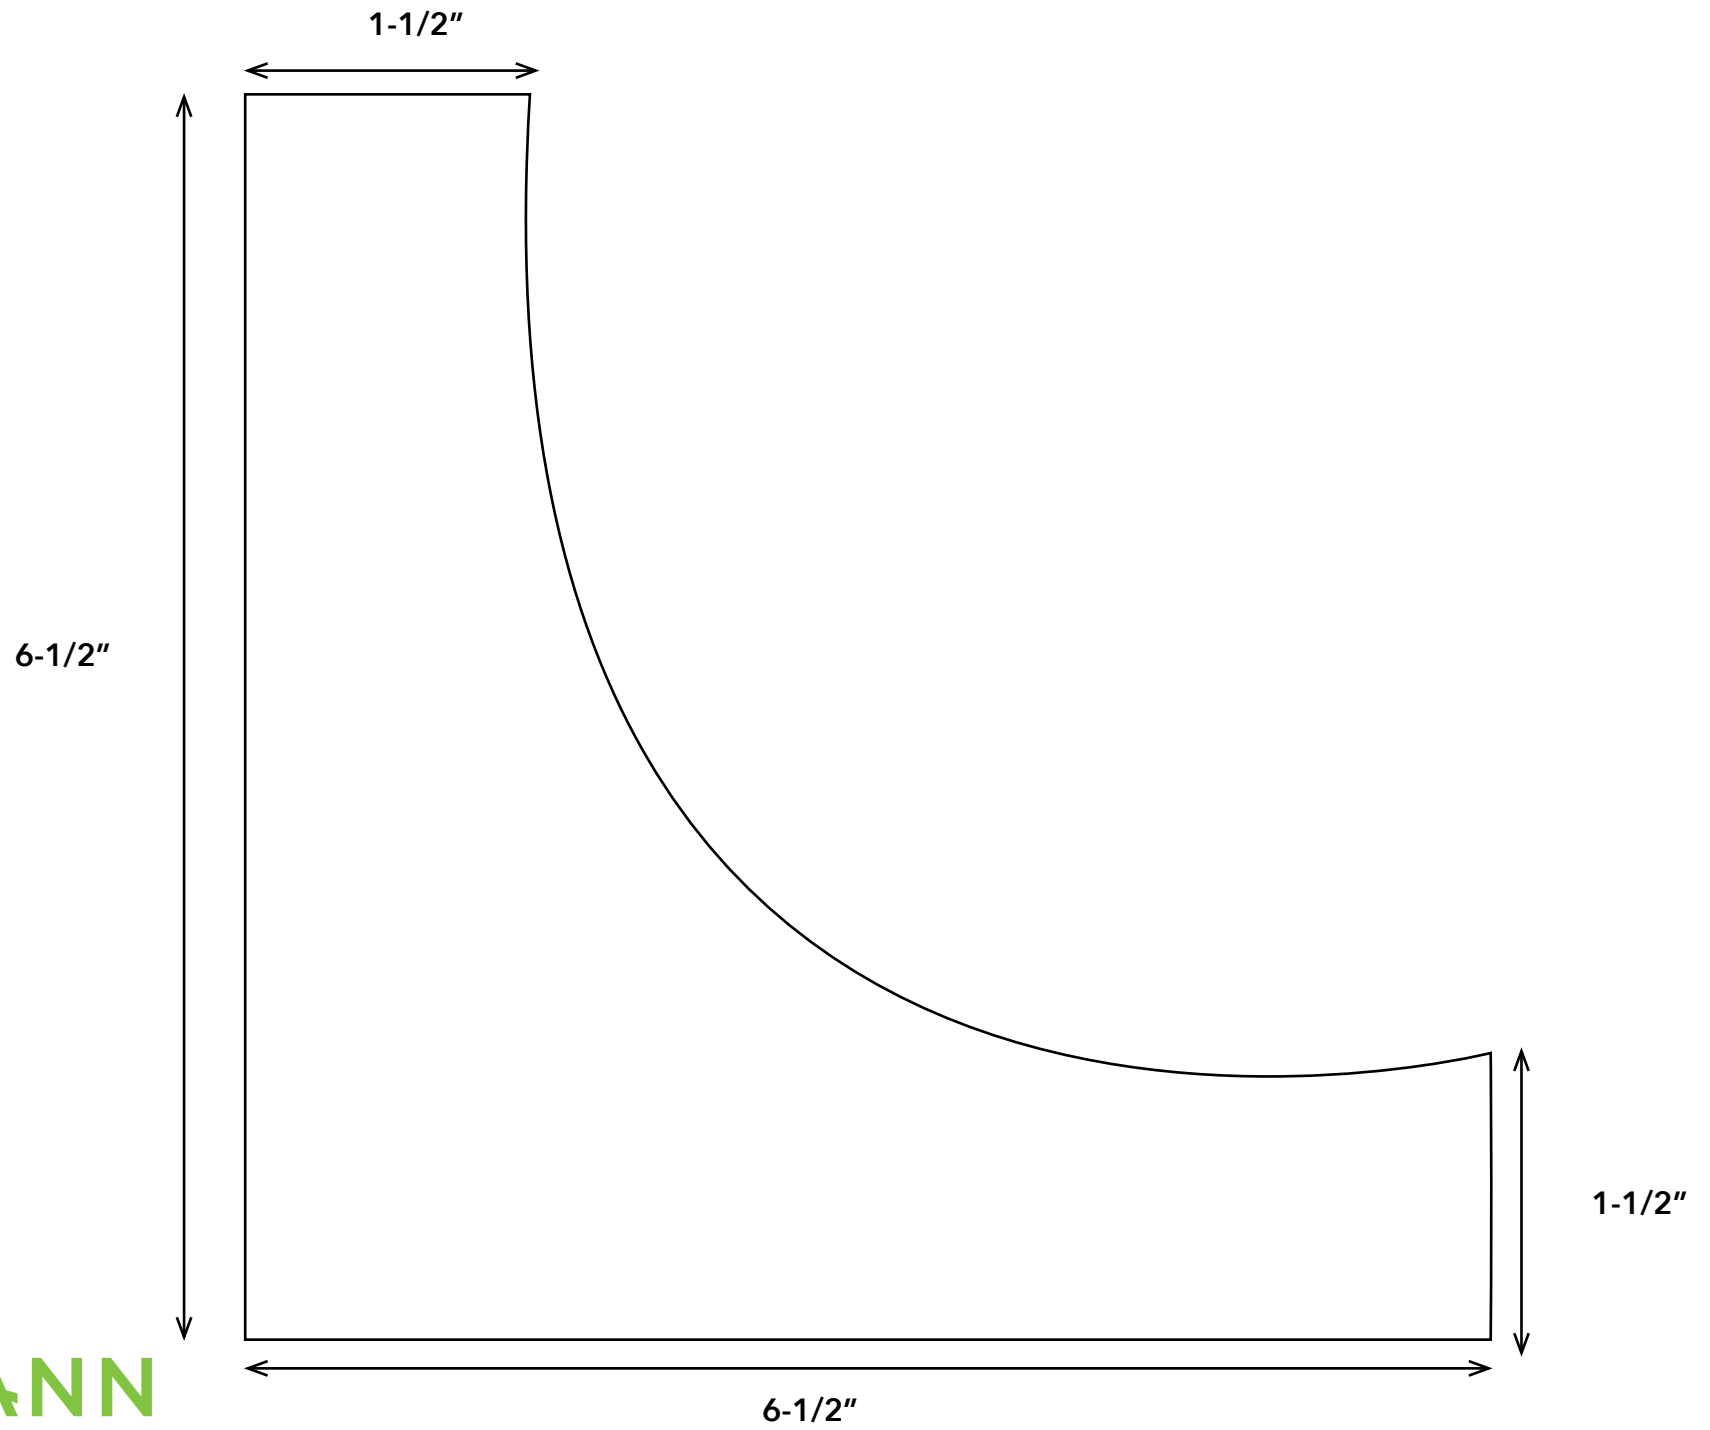

Circle Quilt

48"x60" Finished size

20 - 12"x12" Blocks

Each block = 12 inches

Circle Quilt

JOANN

Circle Quilt

JOANN