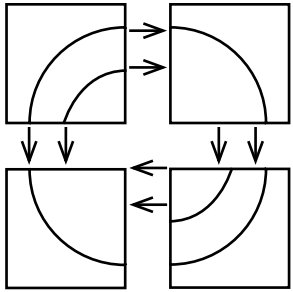

Circle Quilt

48"x60" Finished size

20 - 12"x12" Blocks

Each block = 12 inches

Circle Quilt

JOANN

Circle Quilt

JOANN