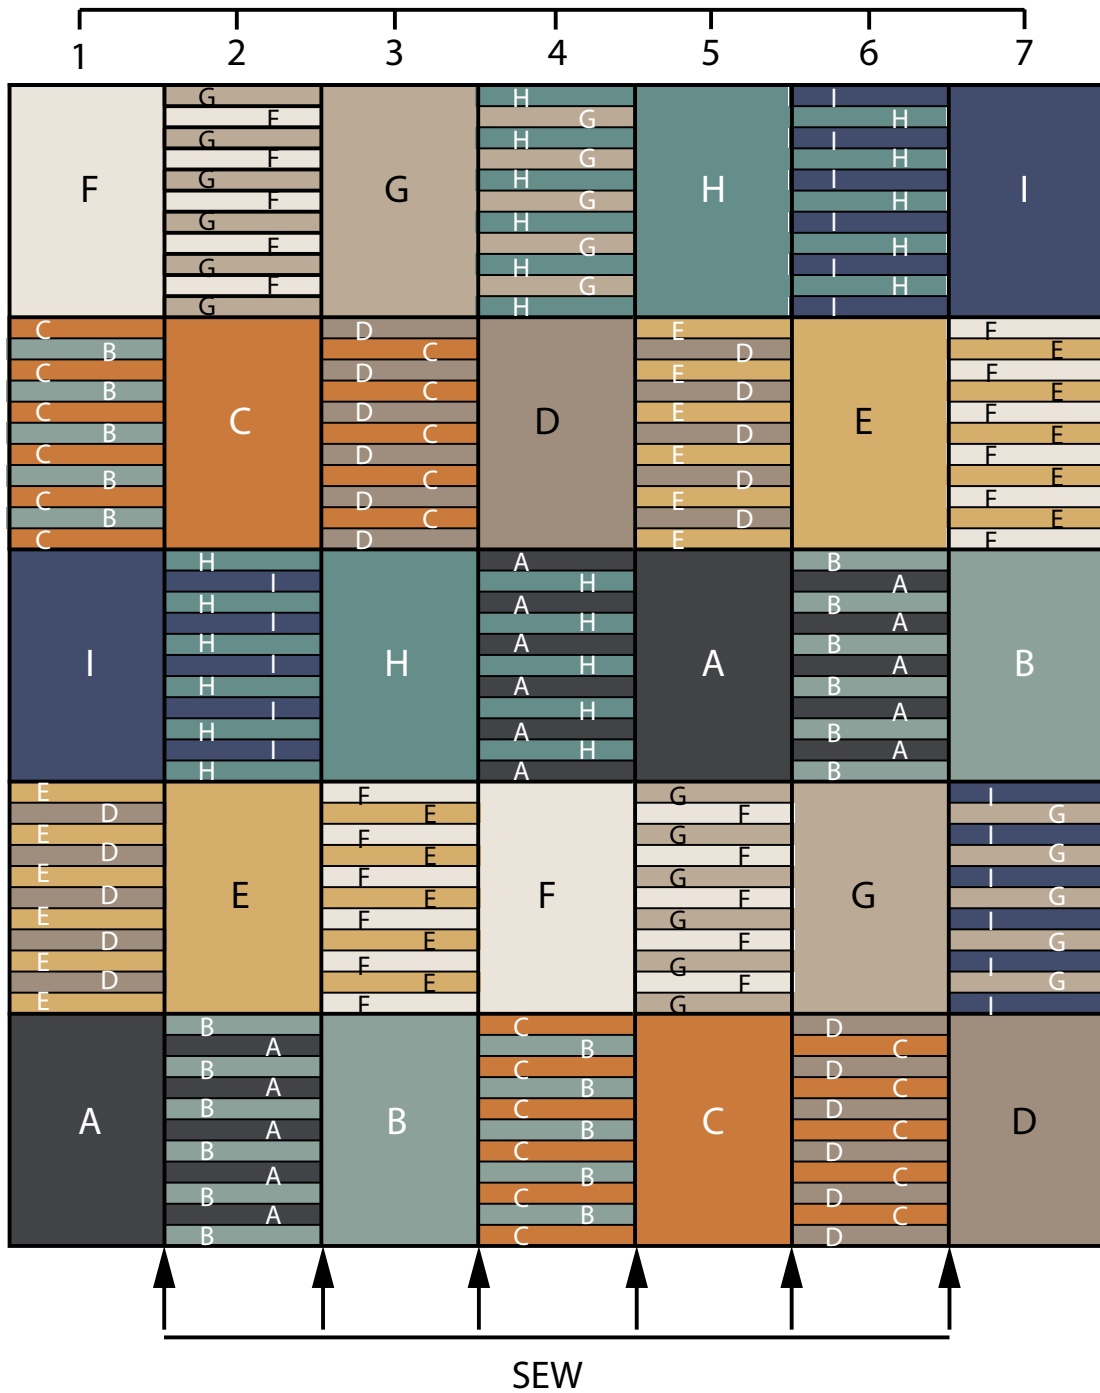

Bernat Interlocking Color Block Crochet Blanket

PANEL STRIPE PAT

ASSEMBLY DIAGRAM