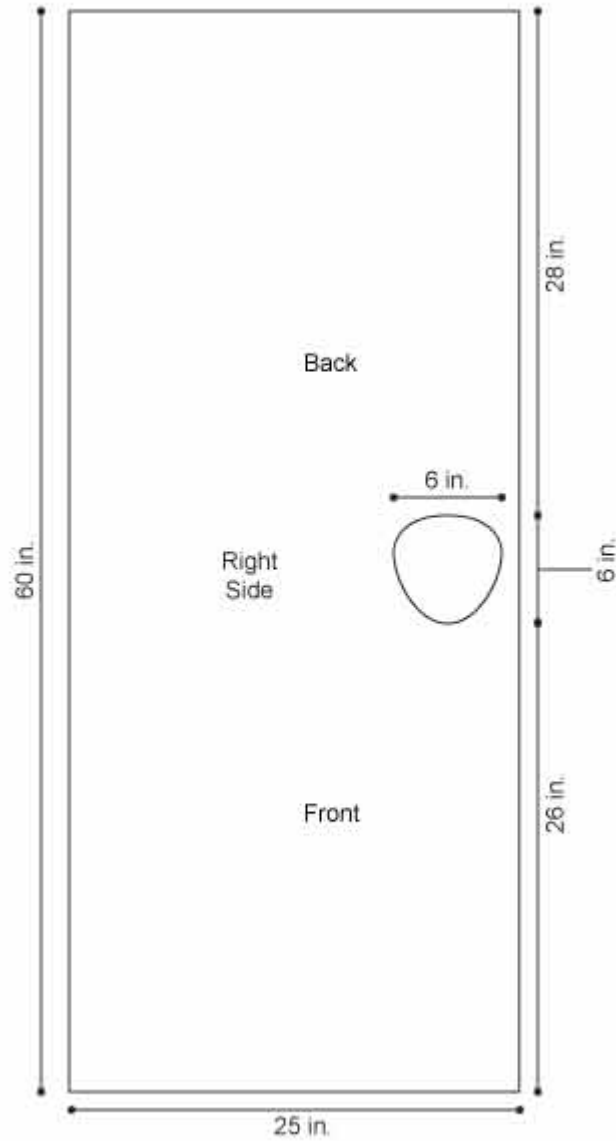

Touch of Alpaca Lane Poncho

Touch of Alpaca Lane Poncho

Stitch Key

□ = K on RS, p on WS

◻ = P on RS, k on WS

 = 4/4 LC

 = 4/4 RC

Braided Cable