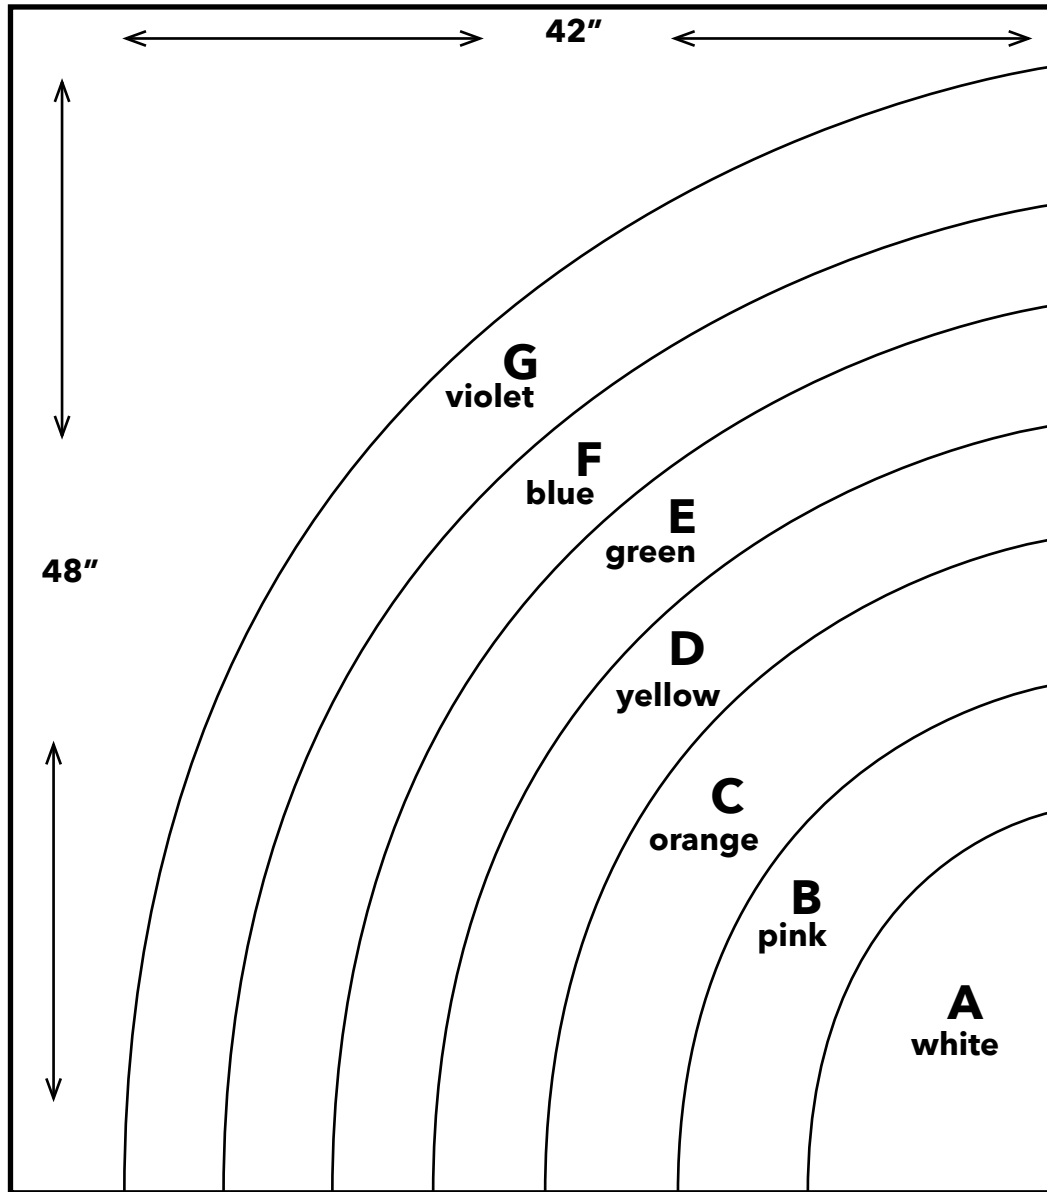

Rainbow Quilt

layout

7 1/4"

JOANN