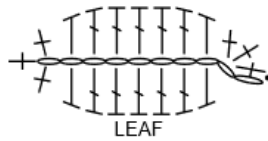

# Cherry Dishcloth

DIAGRAM 1

DIAGRAM 2

DIAGRAM 3

STITCH KEY

- = chain (ch)
- = slip st (sl st)
- ⊥ = single crochet (sc)
- ┆ = half double crochet (hdc)
- ┆ = double crochet (dc)