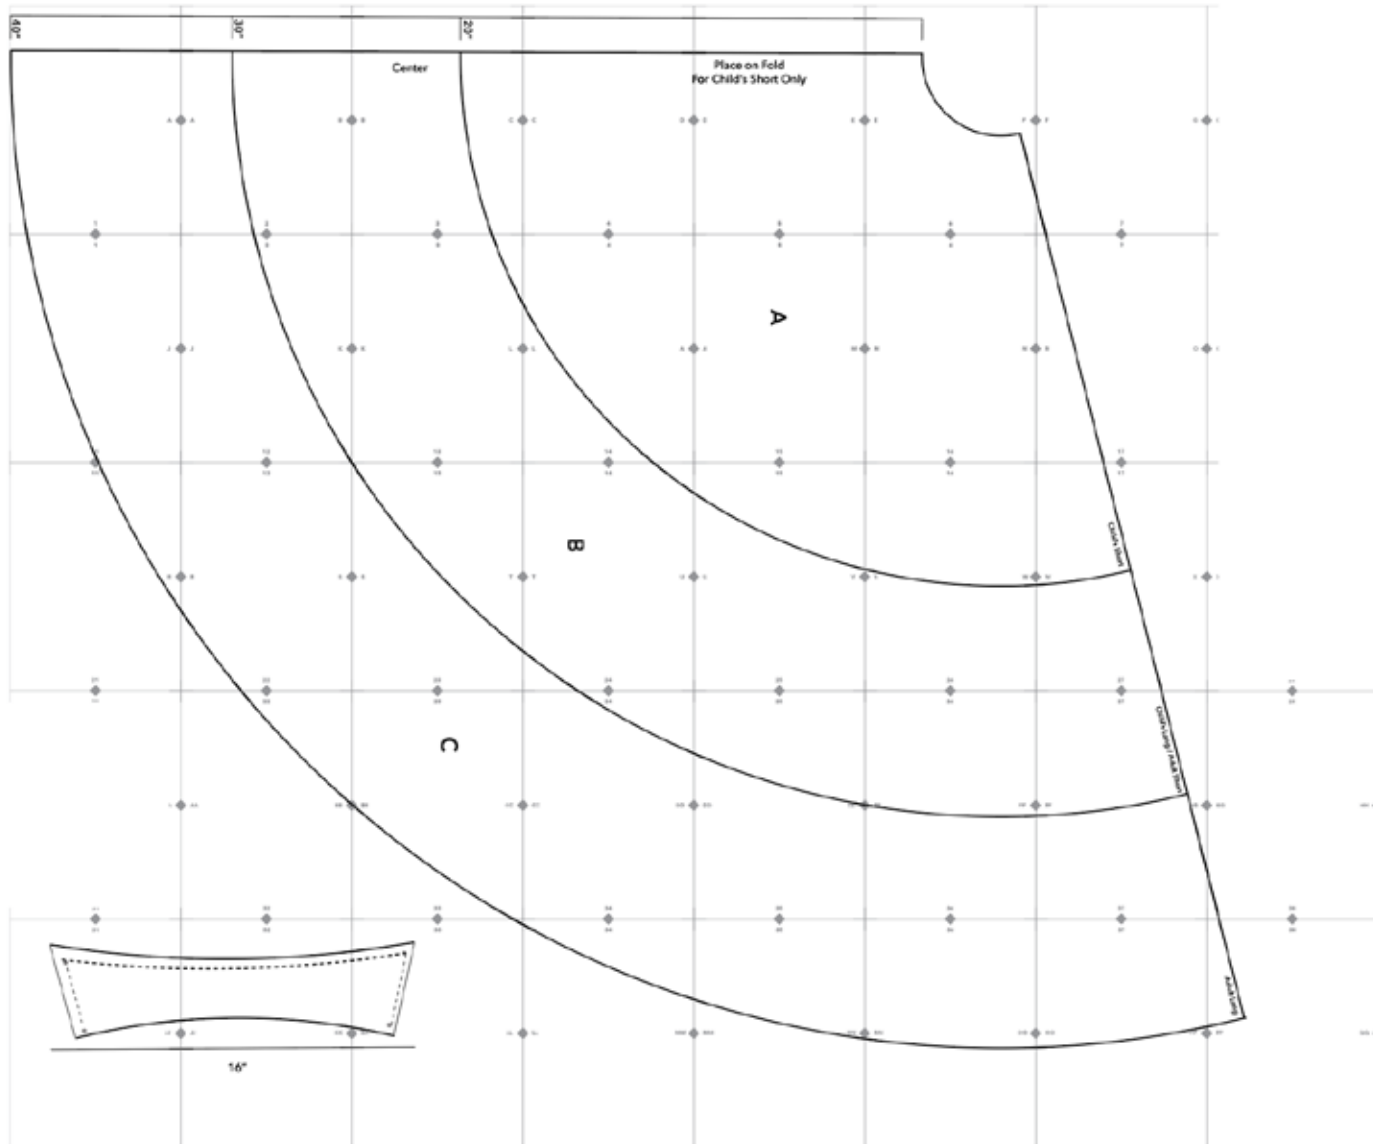

## TEMPLATE DIRECTIONS:

Print each page, piece the template together by lining up the corresponding letters & numbers, then tape.

40"

A

A

Halloween Cape (TO SCALE)

**JOANN**

1