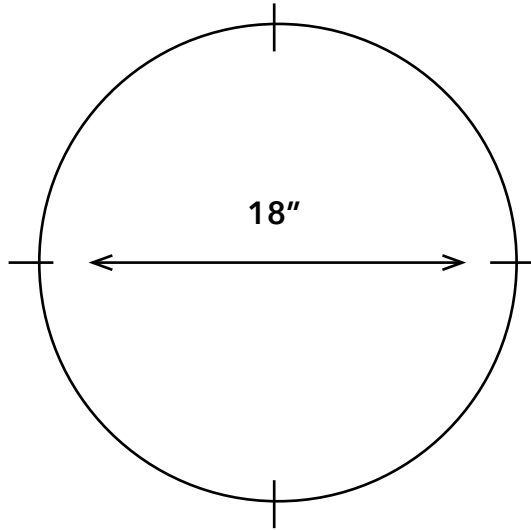

Playroom Stools

11"x17" High stool

Quarter marks for 18" circle
and 12"x55" side piece