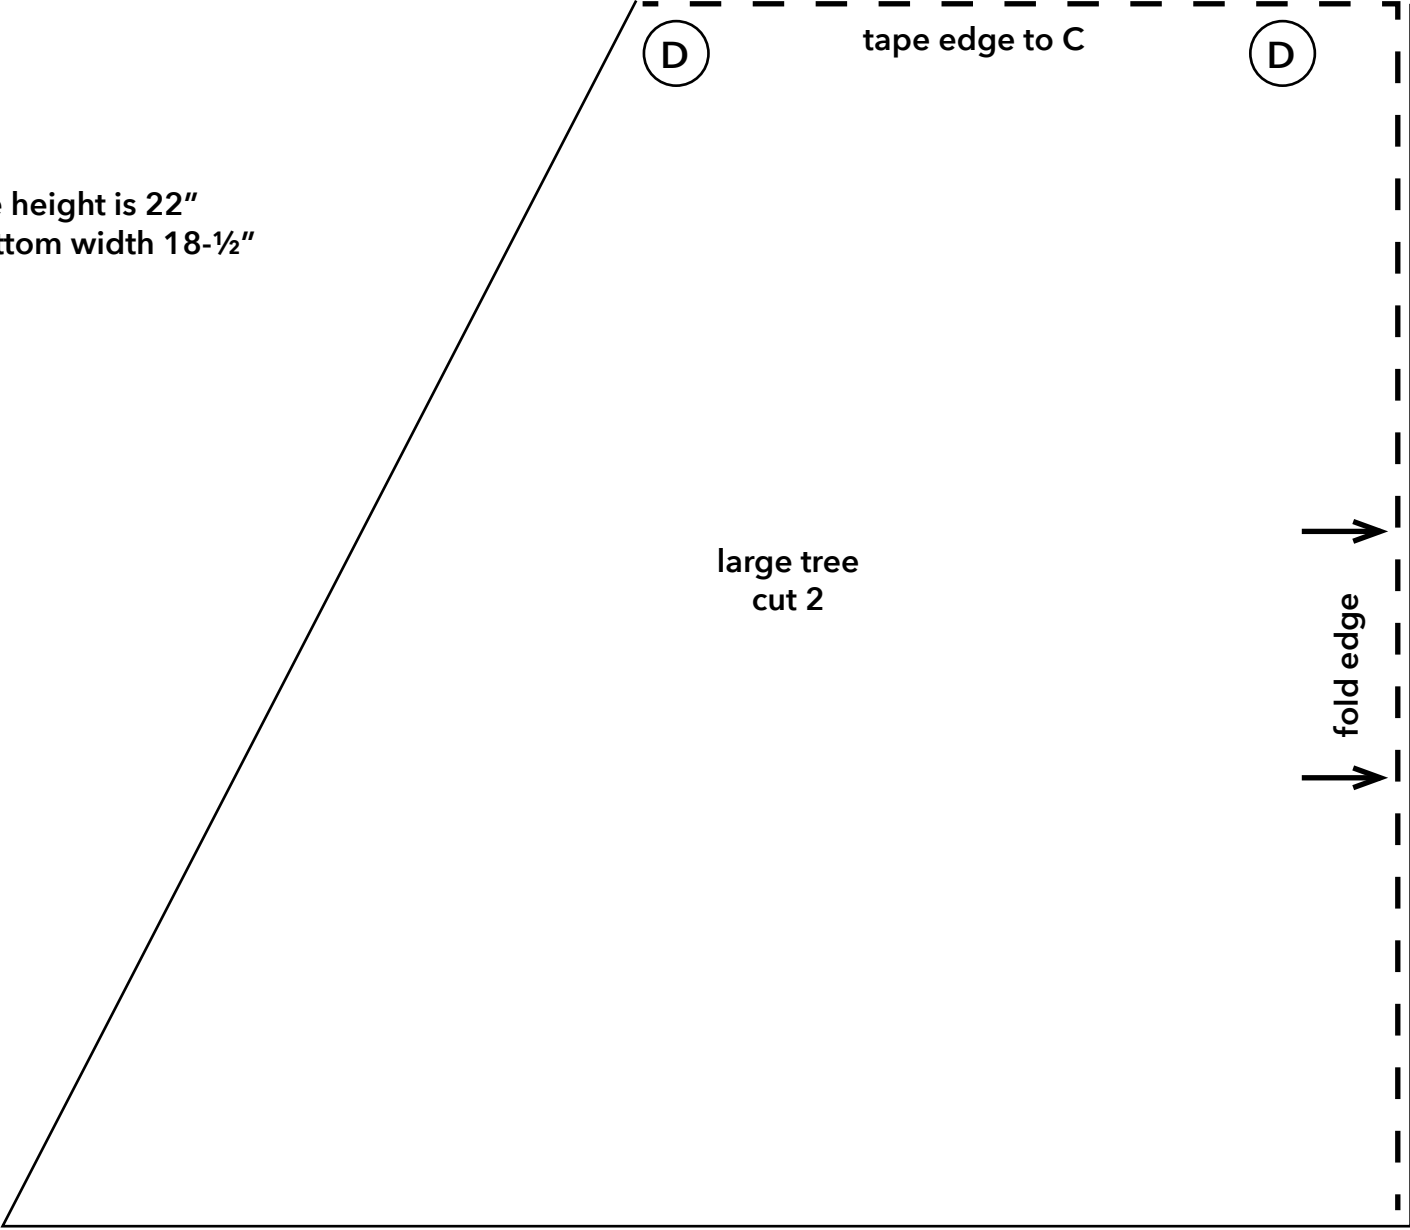

Fleece Christmas Tree Pillows

tree height is 22"
tree bottom width 18-1/2"

D

tape edge to C

D

large tree
cut 2

fold edge

JOANN

Fleece Christmas Tree Pillows

Fleece Christmas Tree Pillows

JOANN

Fleece Christmas Tree Pillows

tree height is 16"
tree bottom width 12-1/4"

Fleece Christmas Tree Pillows