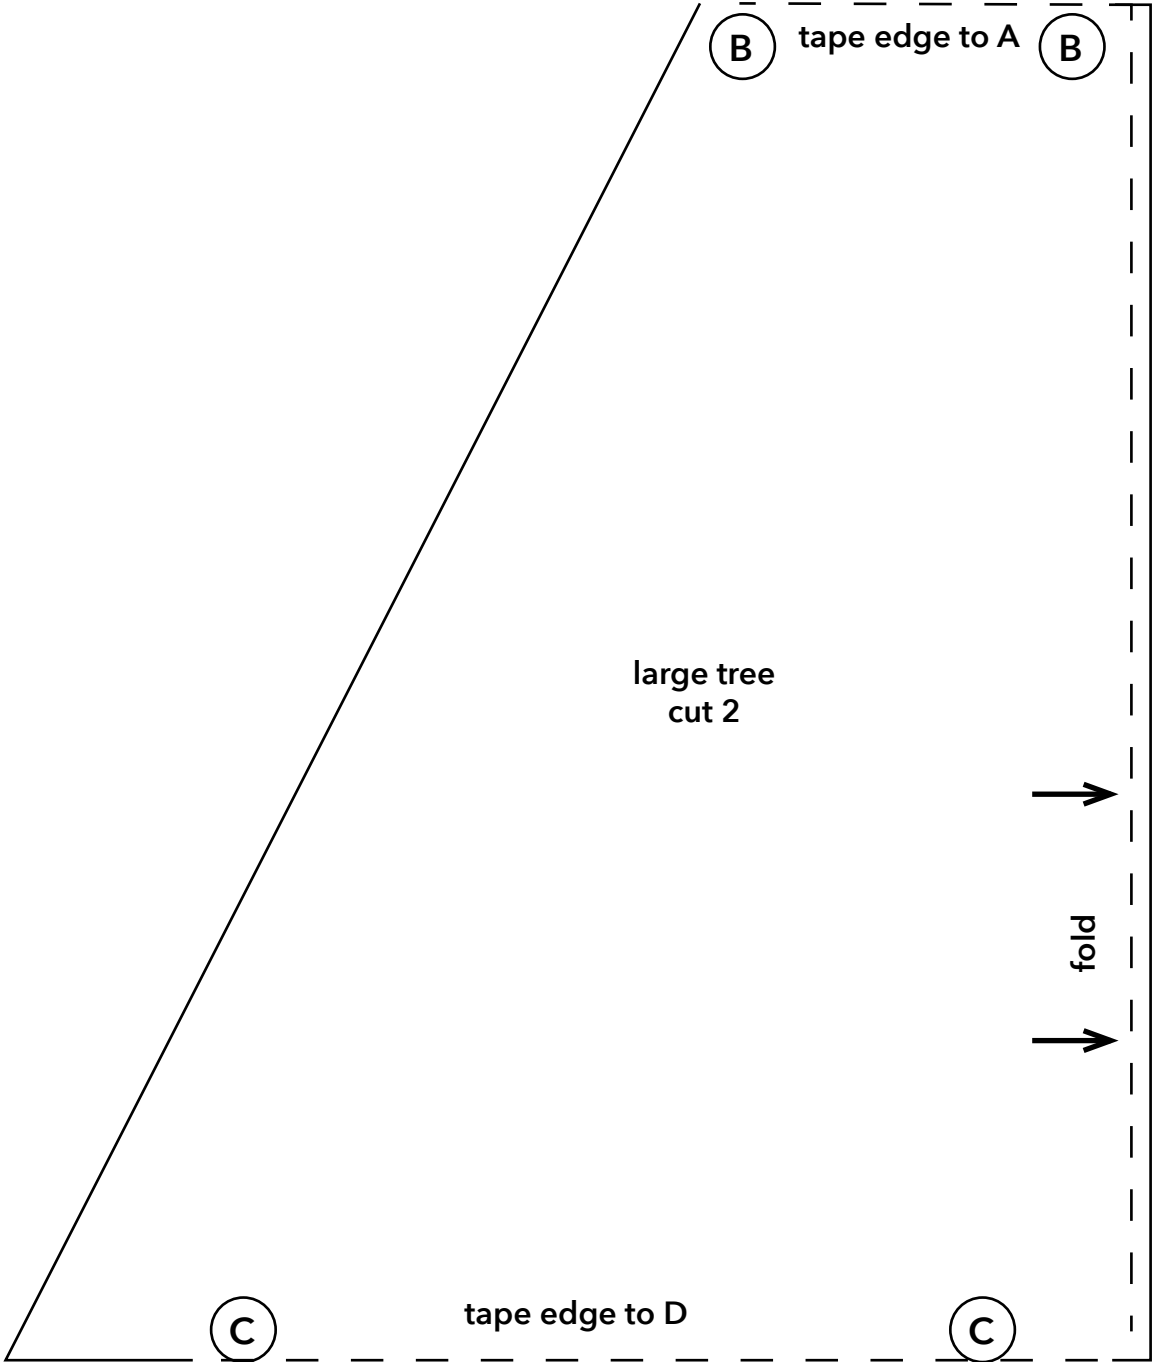

Fleece Christmas Tree Pillows

tree height is 22"
tree bottom width 18-1/2"

D

tape edge to C

D

large tree
cut 2

fold edge

JOANN

Fleece Christmas Tree Pillows

Fleece Christmas Tree Pillows

JOANN

Fleece Christmas Tree Pillows

tree height is 16"
tree bottom width 12-1/4"

Fleece Christmas Tree Pillows