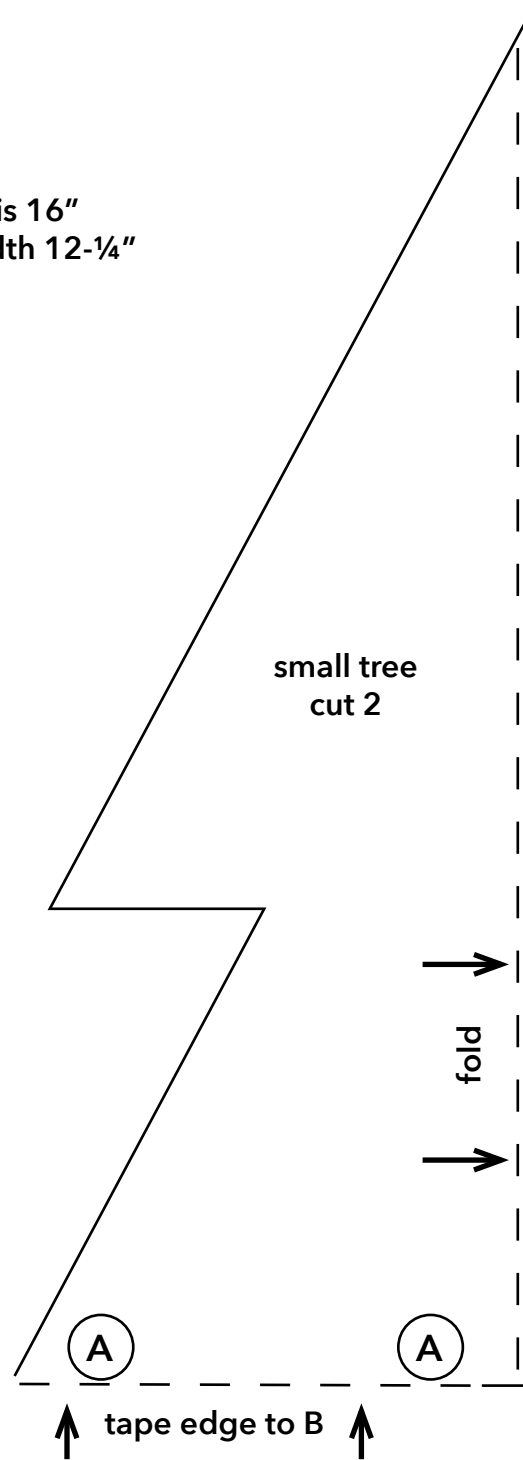

Fleece Christmas Tree Pillows

tree height is 22"
tree bottom width 18-1/2"

D

tape edge to C

D

large tree
cut 2

fold edge

JOANN

Fleece Christmas Tree Pillows

Fleece Christmas Tree Pillows

JOANN

Fleece Christmas Tree Pillows

tree height is 16"
tree bottom width 12-1/4"

Fleece Christmas Tree Pillows