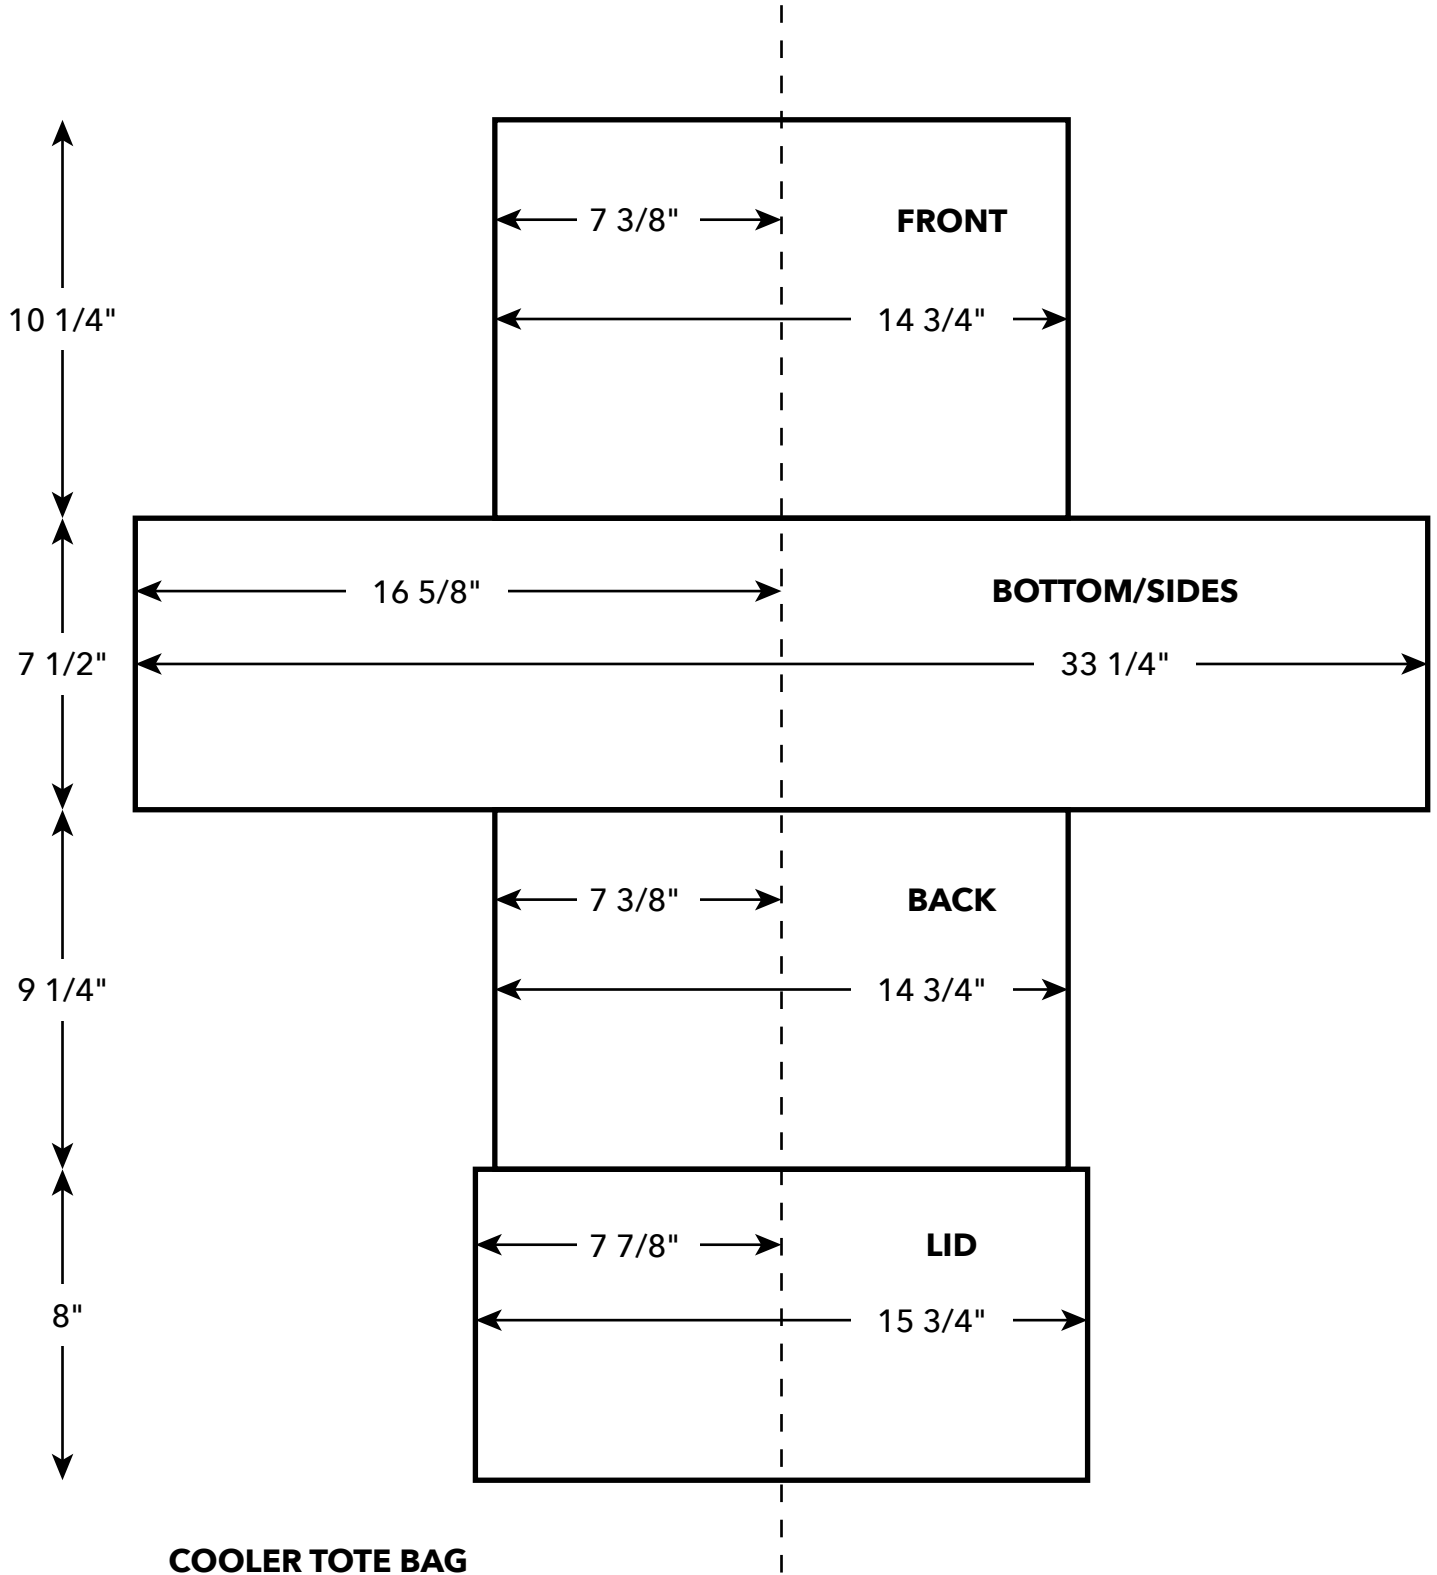

Cooler Tote Bag (NOT TO SCALE)

**COOLER TOTE BAG**

**SILVER FOIL VINYL  
5/8" SA**

**CENTER LINE**

Cooler Tote Bag (NOT TO SCALE)

**COOLER TOTE BAG  
FLEX FOAM  
+  
PLACEMENT ON  
SILVER FOIL VINYL**