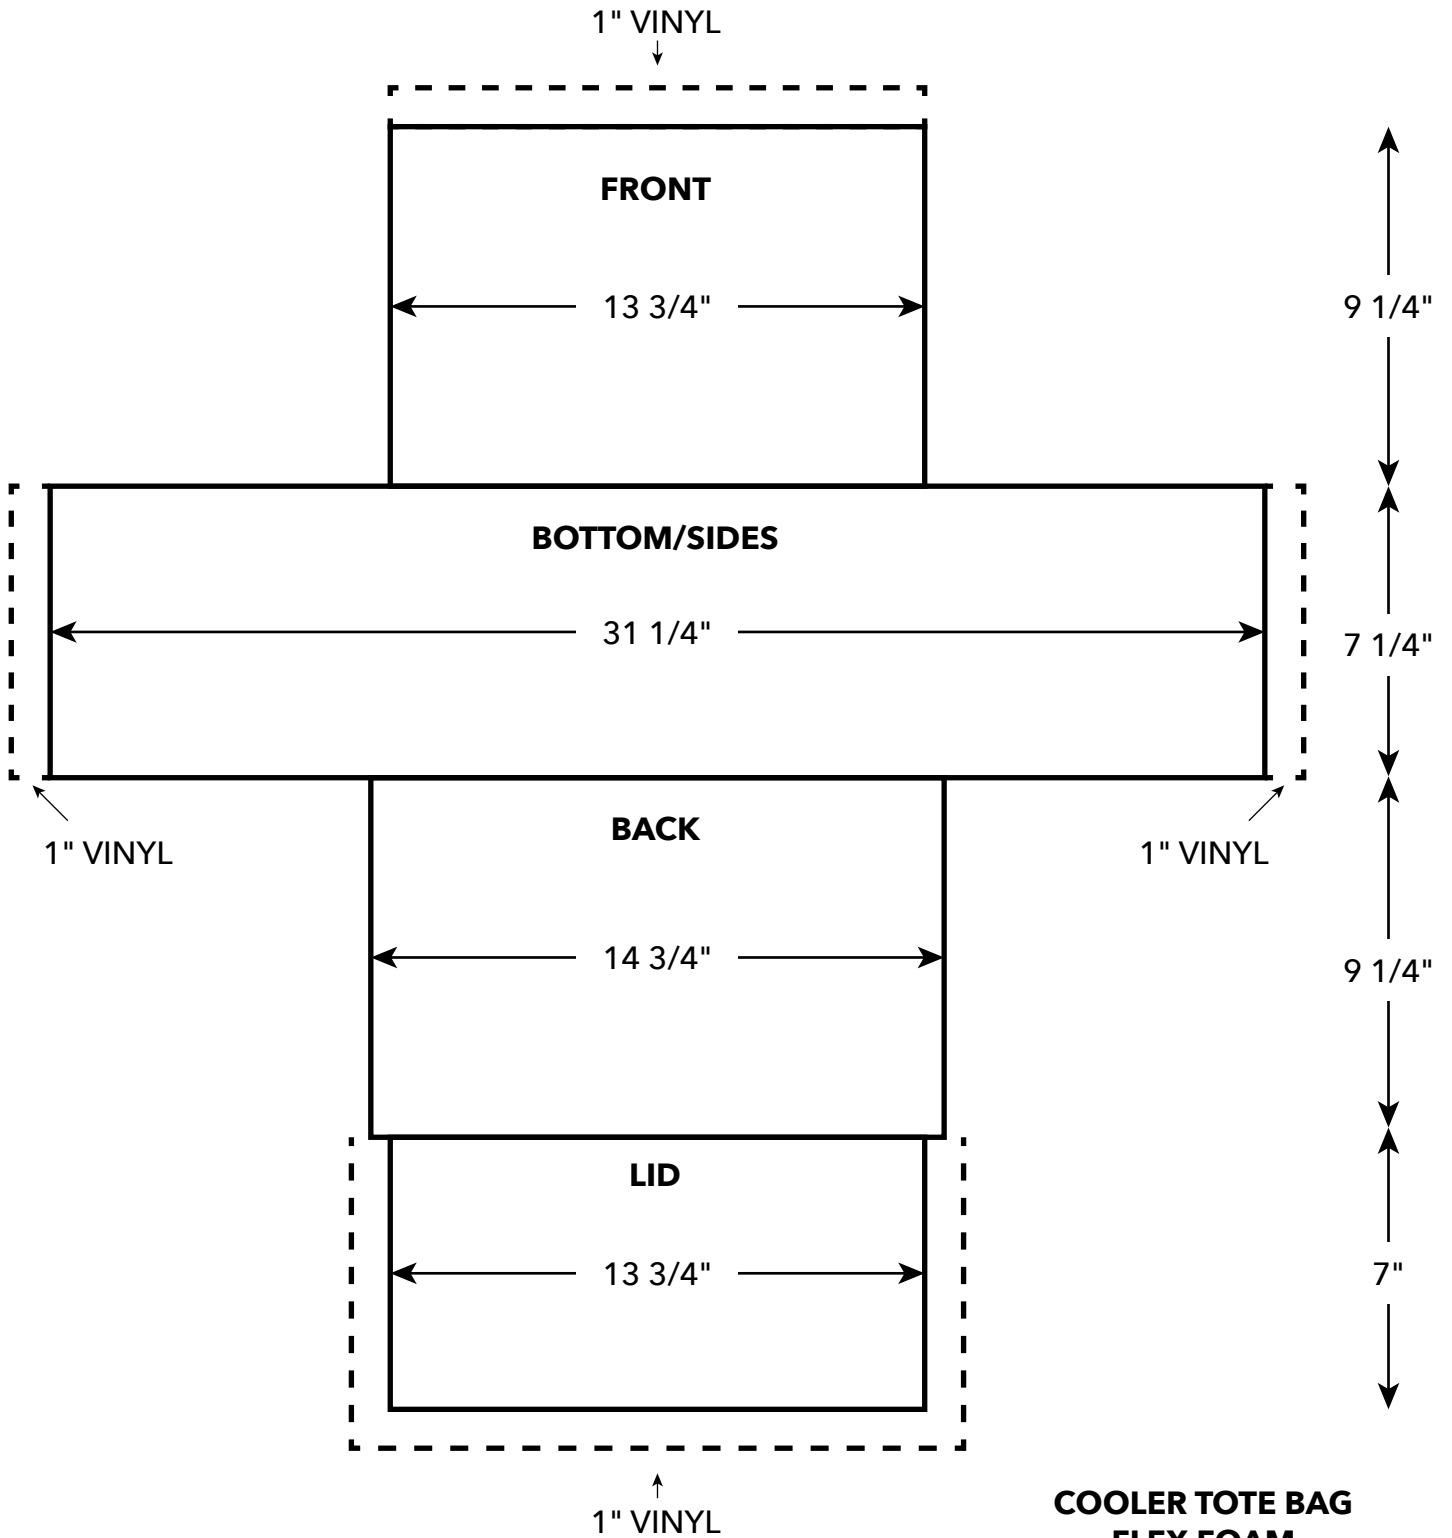

Cooler Tote Bag (NOT TO SCALE)

**COOLER TOTE BAG**

**SILVER FOIL VINYL  
5/8" SA**

**CENTER LINE**

Cooler Tote Bag (NOT TO SCALE)

**COOLER TOTE BAG  
FLEX FOAM  
+  
PLACEMENT ON  
SILVER FOIL VINYL**