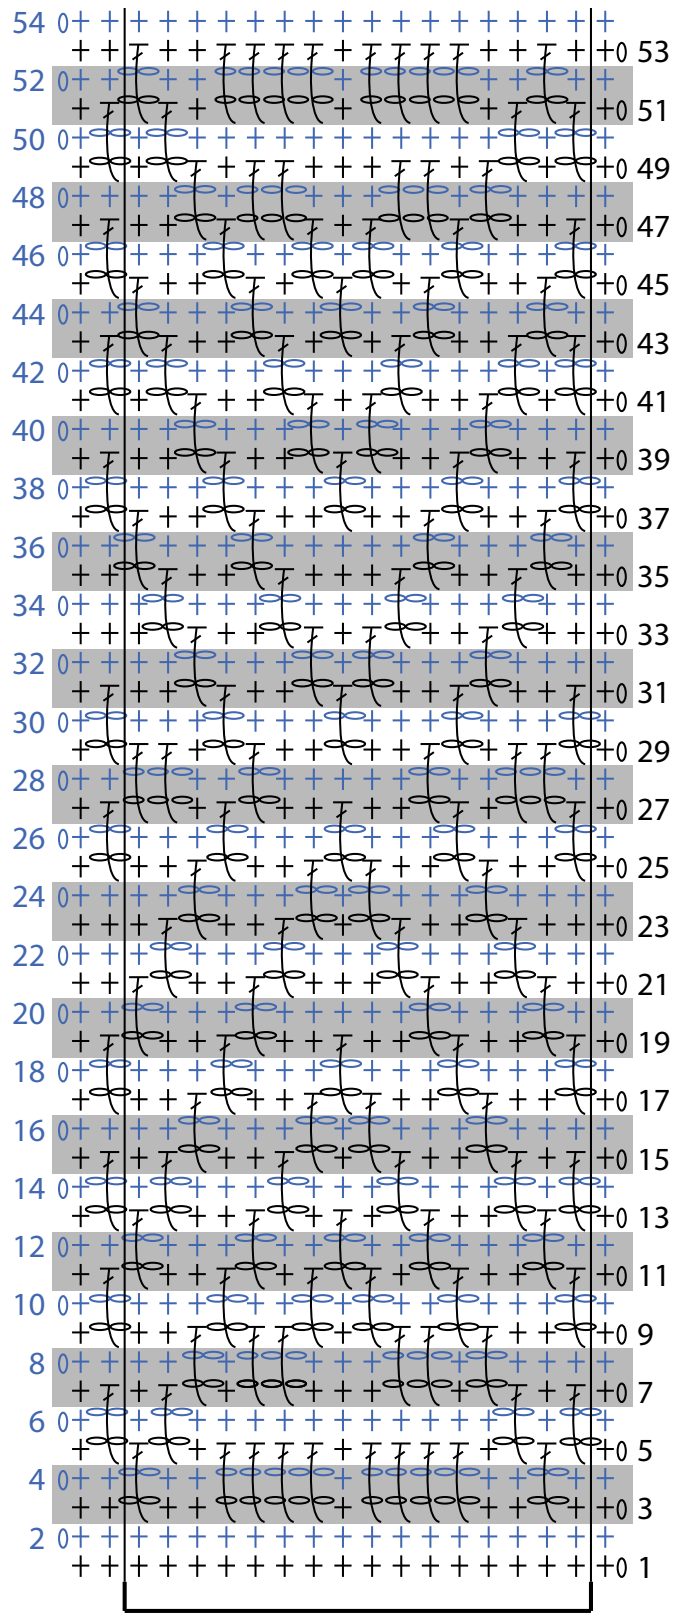

Red Heart Nordic Stripes Crochet Blanket

INTERLOCKING CROCHET PAT

16 STITCH REPEAT

REDUCED SAMPLE OF PATTERN

STITCH KEY

- o = chain (ch)
- + = single crochet (sc)
- ⌋ = double crochet (dc)

DIAGRAM 1