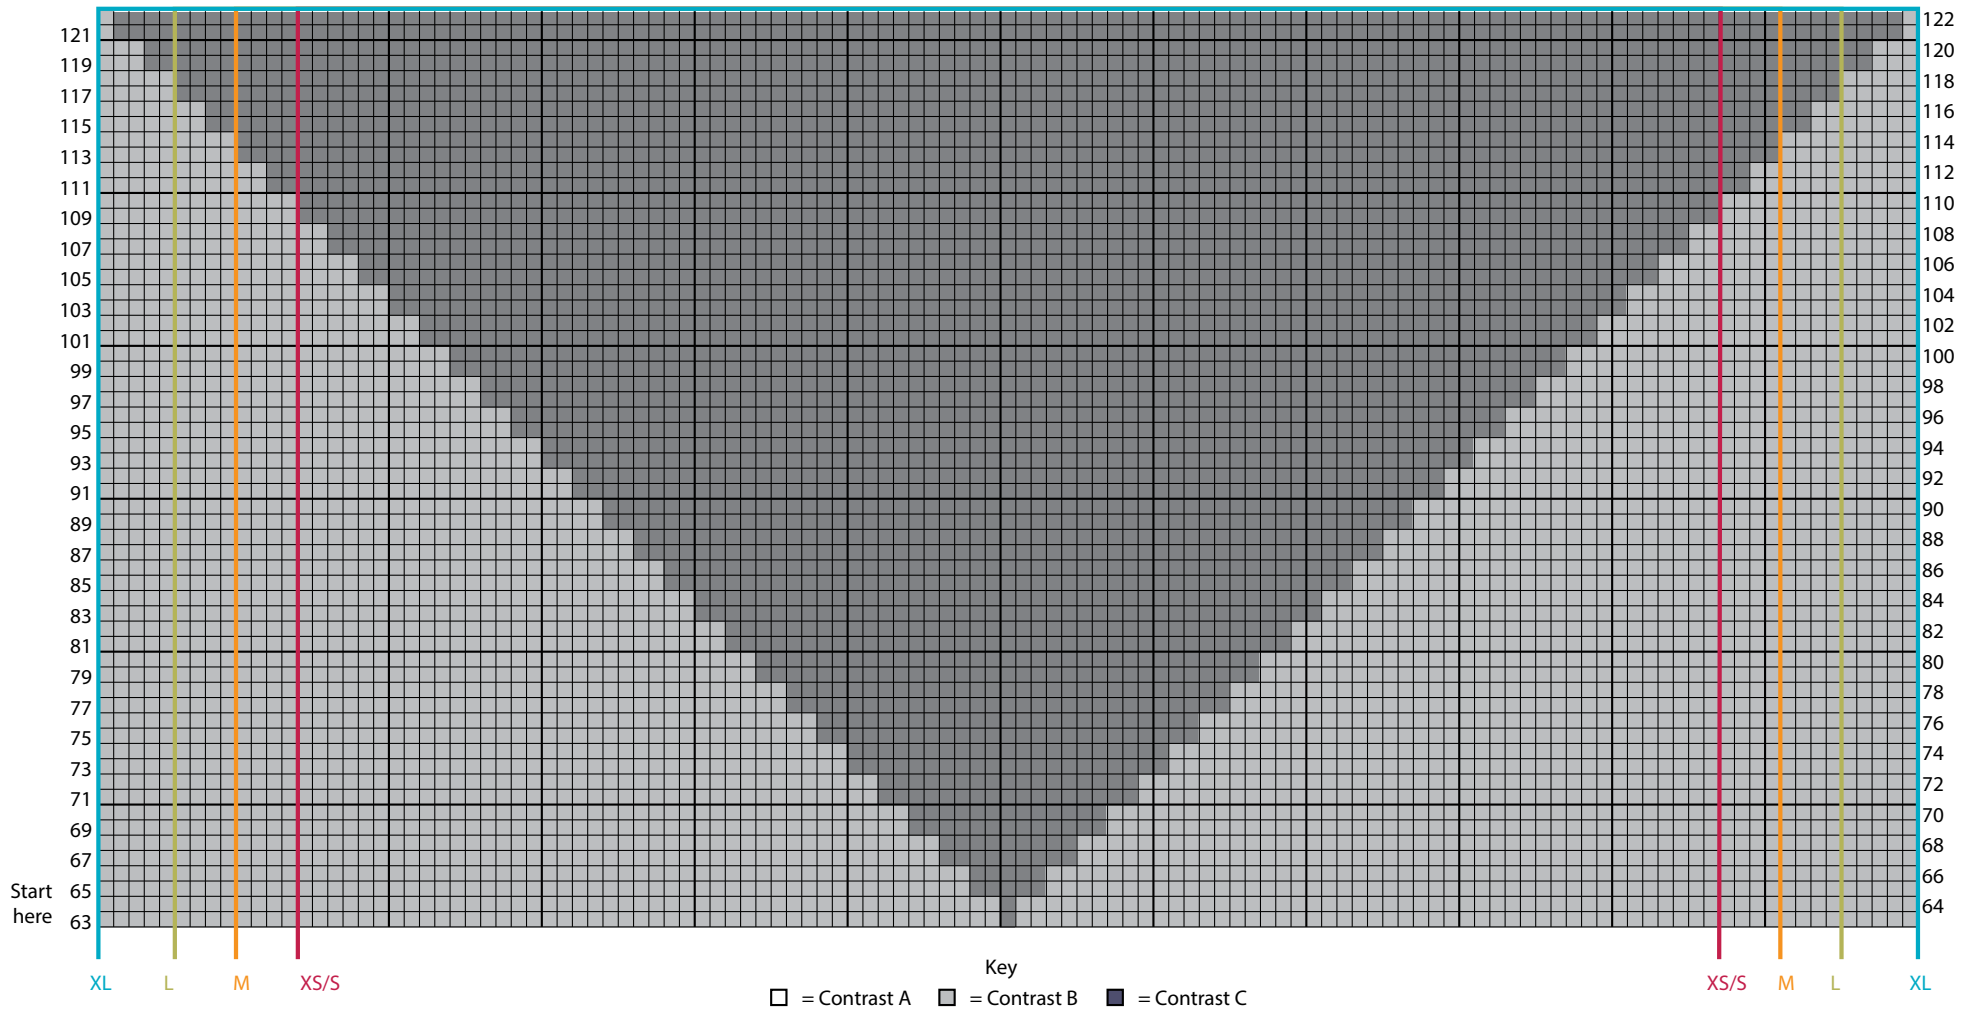

# Bold Angles Knit Pullover

Chart I

JOANN

# Bold Angles Knit Pullover

Chart II

JOANN