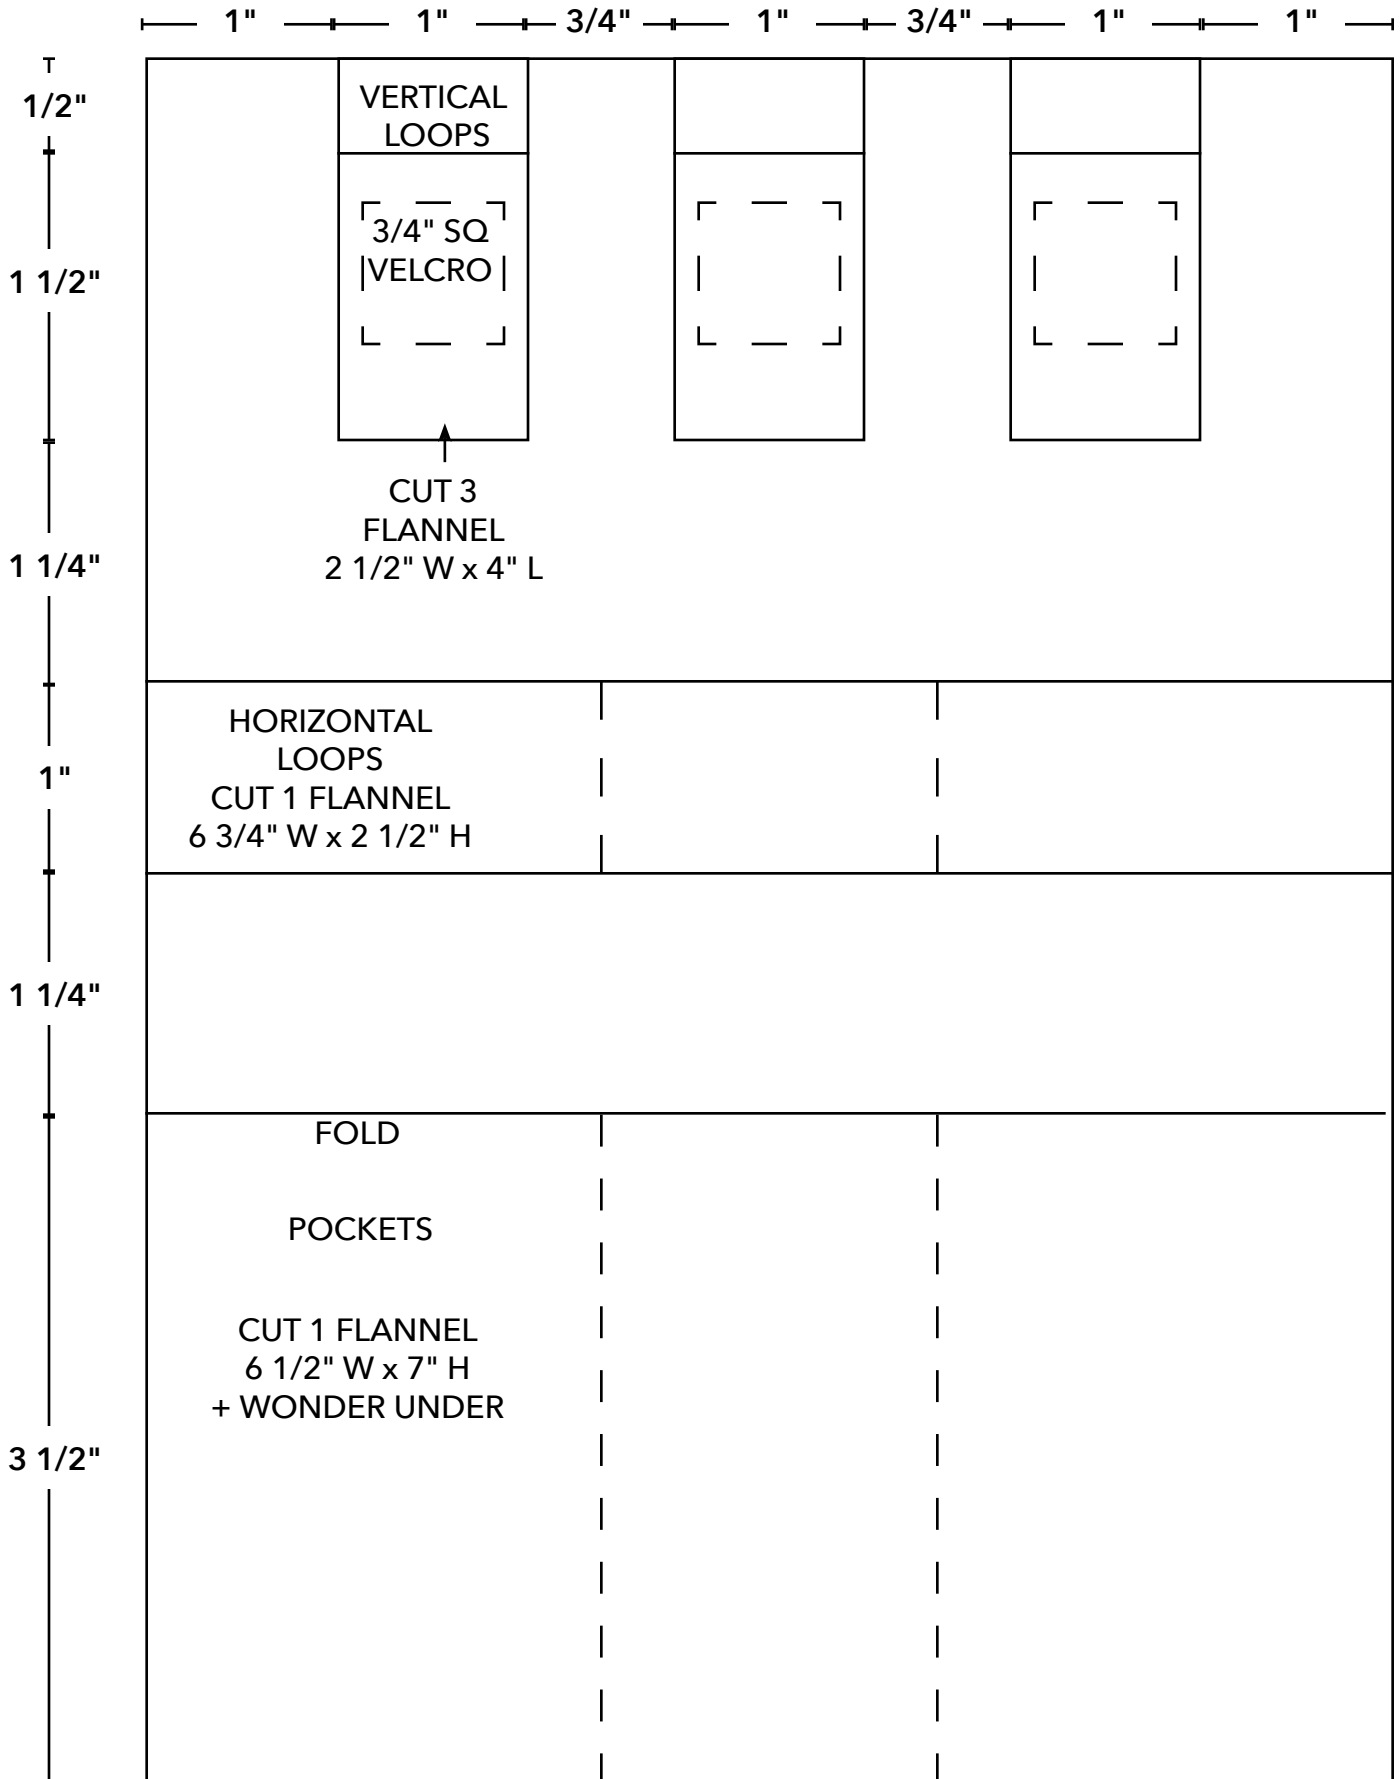

Flannel Travel Jewelry Organizer (TO SCALE)  
 NECKLACE STORAGE INSIDE CENTER

Flannel Travel Jewelry Organizer (TO SCALE)  
 EARRING BAGS + POCKET INSIDE RIGHT