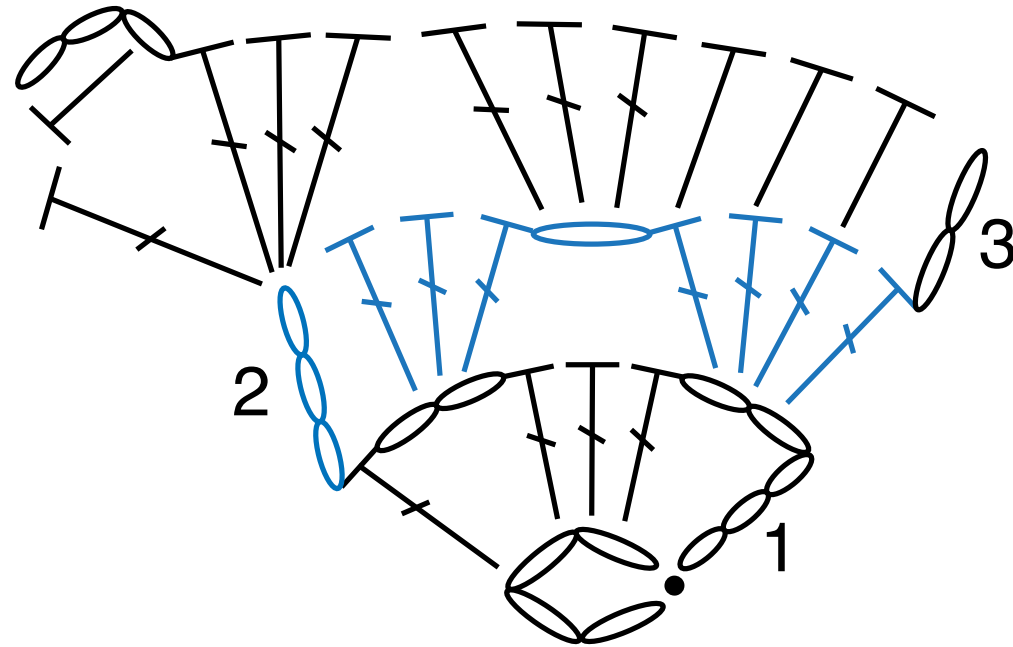

Moroccan Tile Crochet Afghan

SHORT HALF OGEE MOTIF

LONG HALF OGEE MOTIF

QUARTER OGEE MOTIF

STITCH KEY

○ = chain (ch)

• = slip stitch (sl st)

┌ = half double crochet (hdc)

┌ = double crochet (dc)