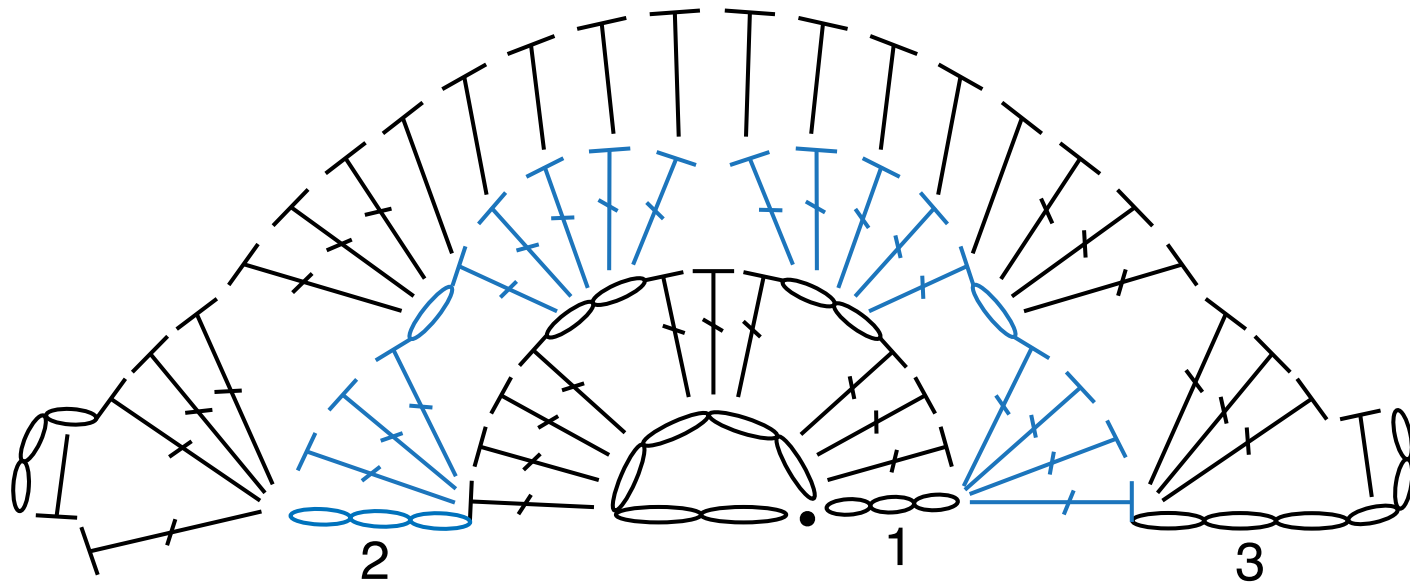

Moroccan Tile Crochet Afghan

SHORT HALF OGEE MOTIF

LONG HALF OGEE MOTIF

QUARTER OGEE MOTIF

STITCH KEY

○ = chain (ch)

• = slip stitch (sl st)

┌ = half double crochet (hdc)

┌ = double crochet (dc)