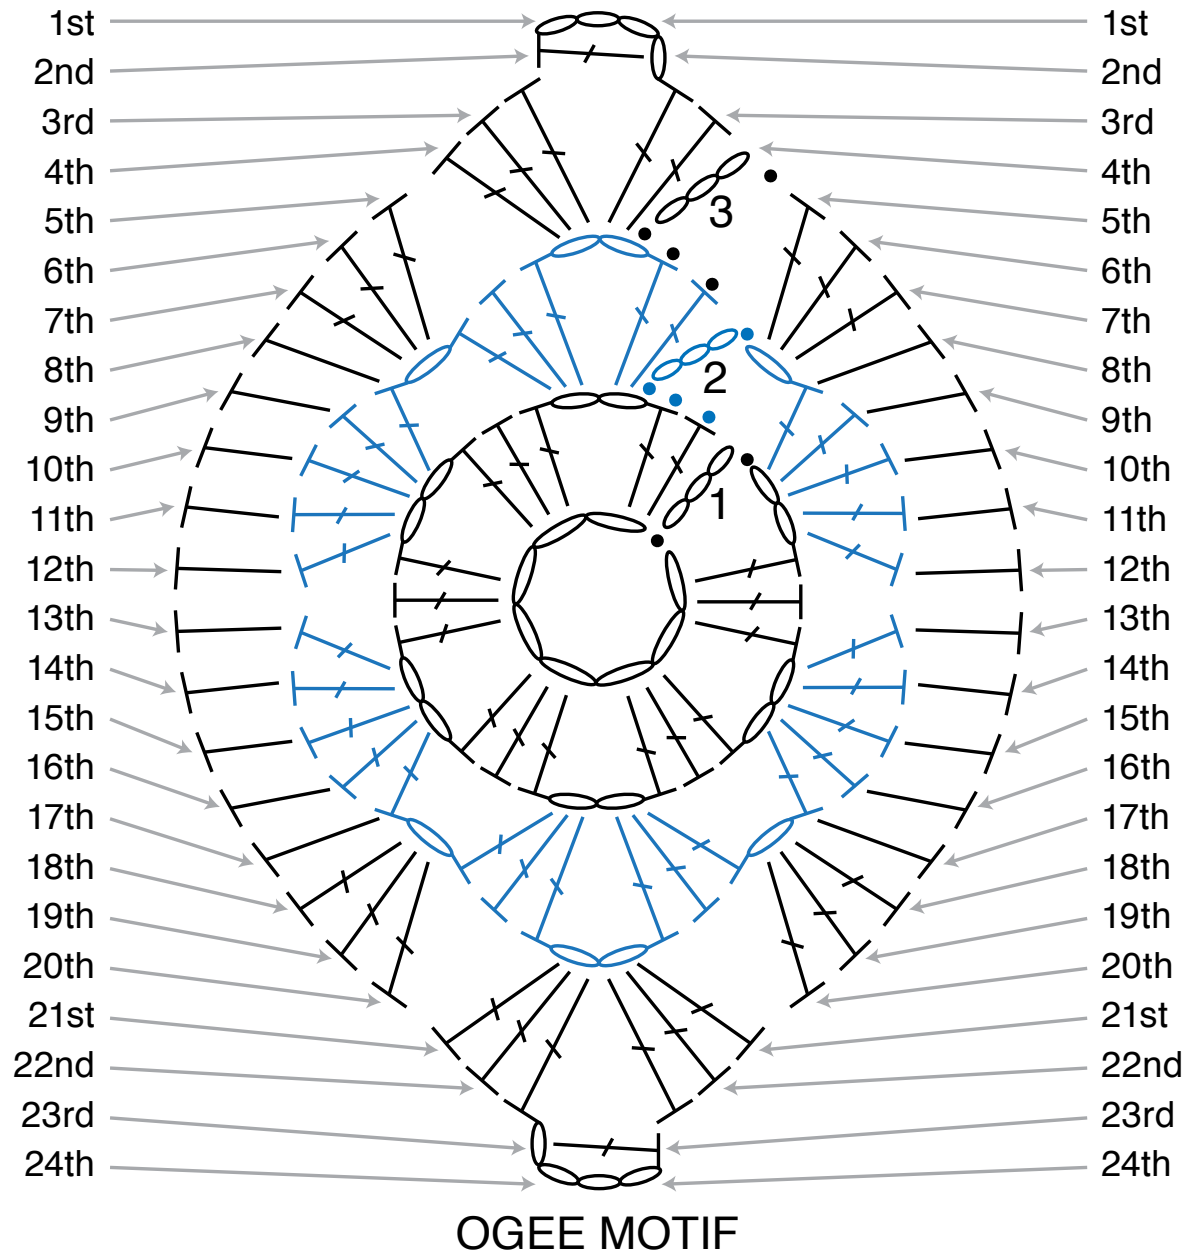

Moroccan Tile Crochet Afghan

SHORT HALF OGEE MOTIF

LONG HALF OGEE MOTIF

QUARTER OGEE MOTIF

STITCH KEY

○ = chain (ch)

• = slip stitch (sl st)

┌ = half double crochet (hdc)

┌ = double crochet (dc)