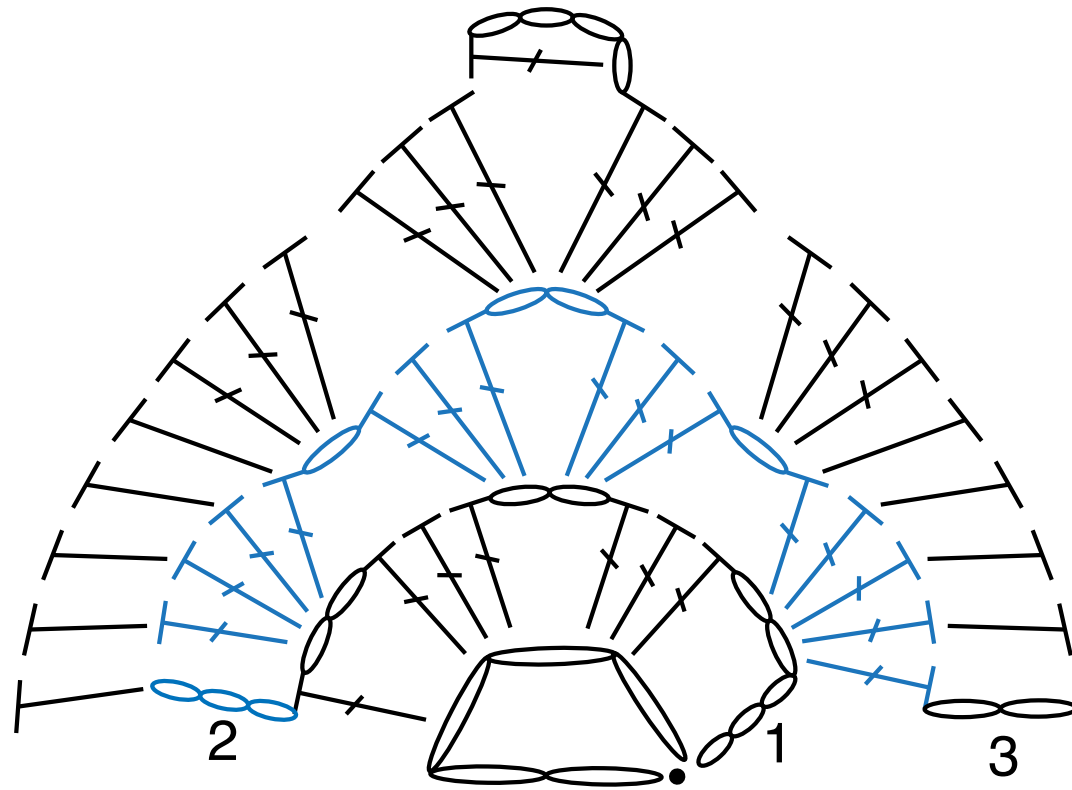

Moroccan Tile Crochet Afghan

SHORT HALF OGEE MOTIF

LONG HALF OGEE MOTIF

QUARTER OGEE MOTIF

STITCH KEY

○ = chain (ch)

• = slip stitch (sl st)

┌ = half double crochet (hdc)

┌ = double crochet (dc)