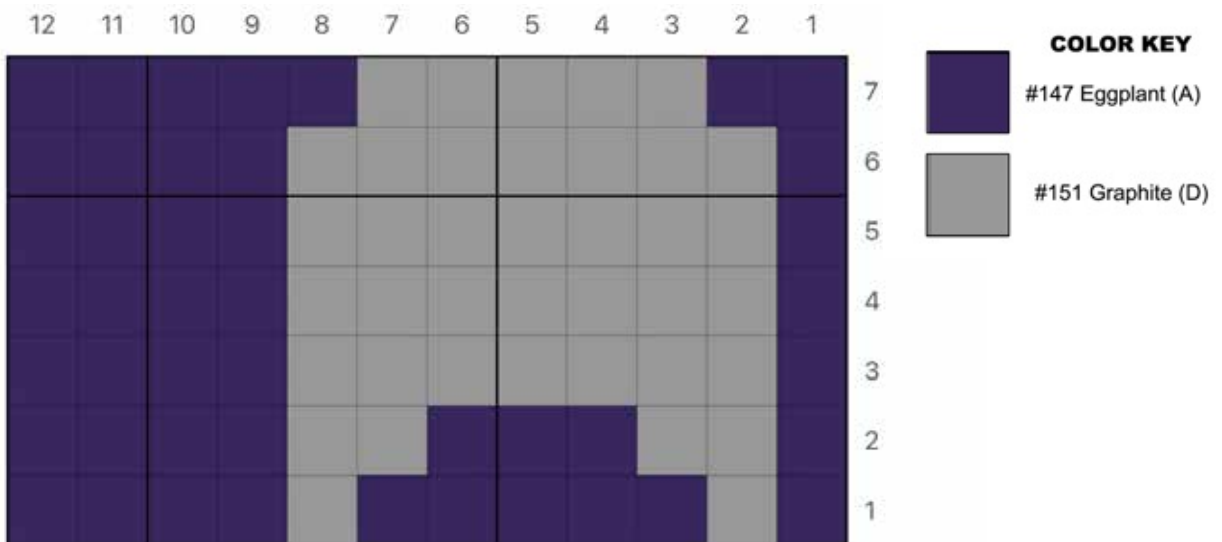

Lion Brand Wool Ease Thick & Quick- Little Black Cat Pullover

**CHART 1**

**CHART 2**

**CHART 3**

Lion Brand Wool Ease Thick & Quick- Little Black Cat Pullover

CHART 4