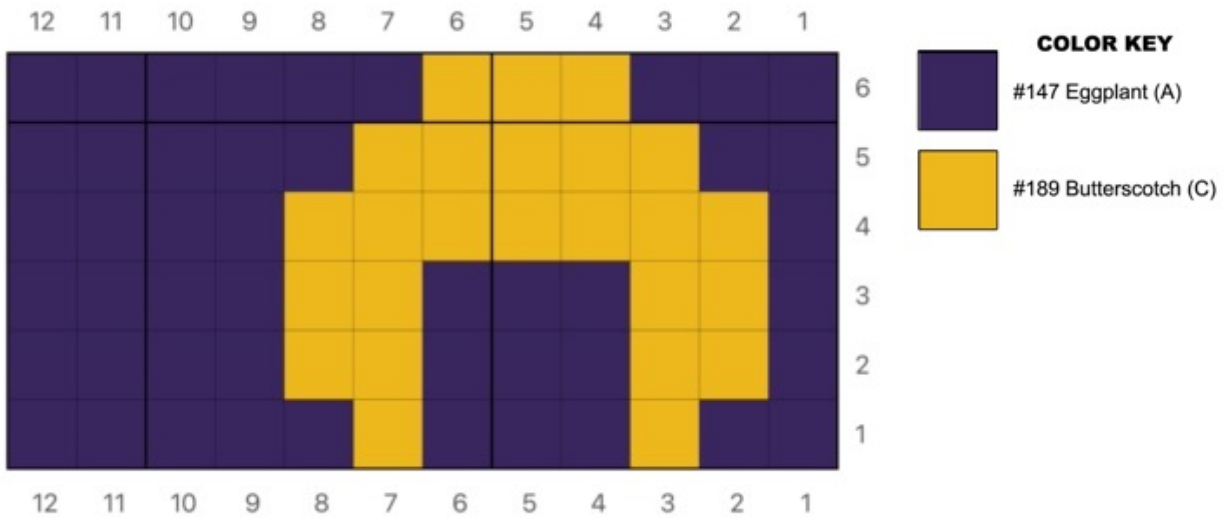

Lion Brand Wool Ease Thick & Quick- Little Black Cat Pullover

**CHART 1**

**CHART 2**

**CHART 3**

Lion Brand Wool Ease Thick & Quick- Little Black Cat Pullover

CHART 4