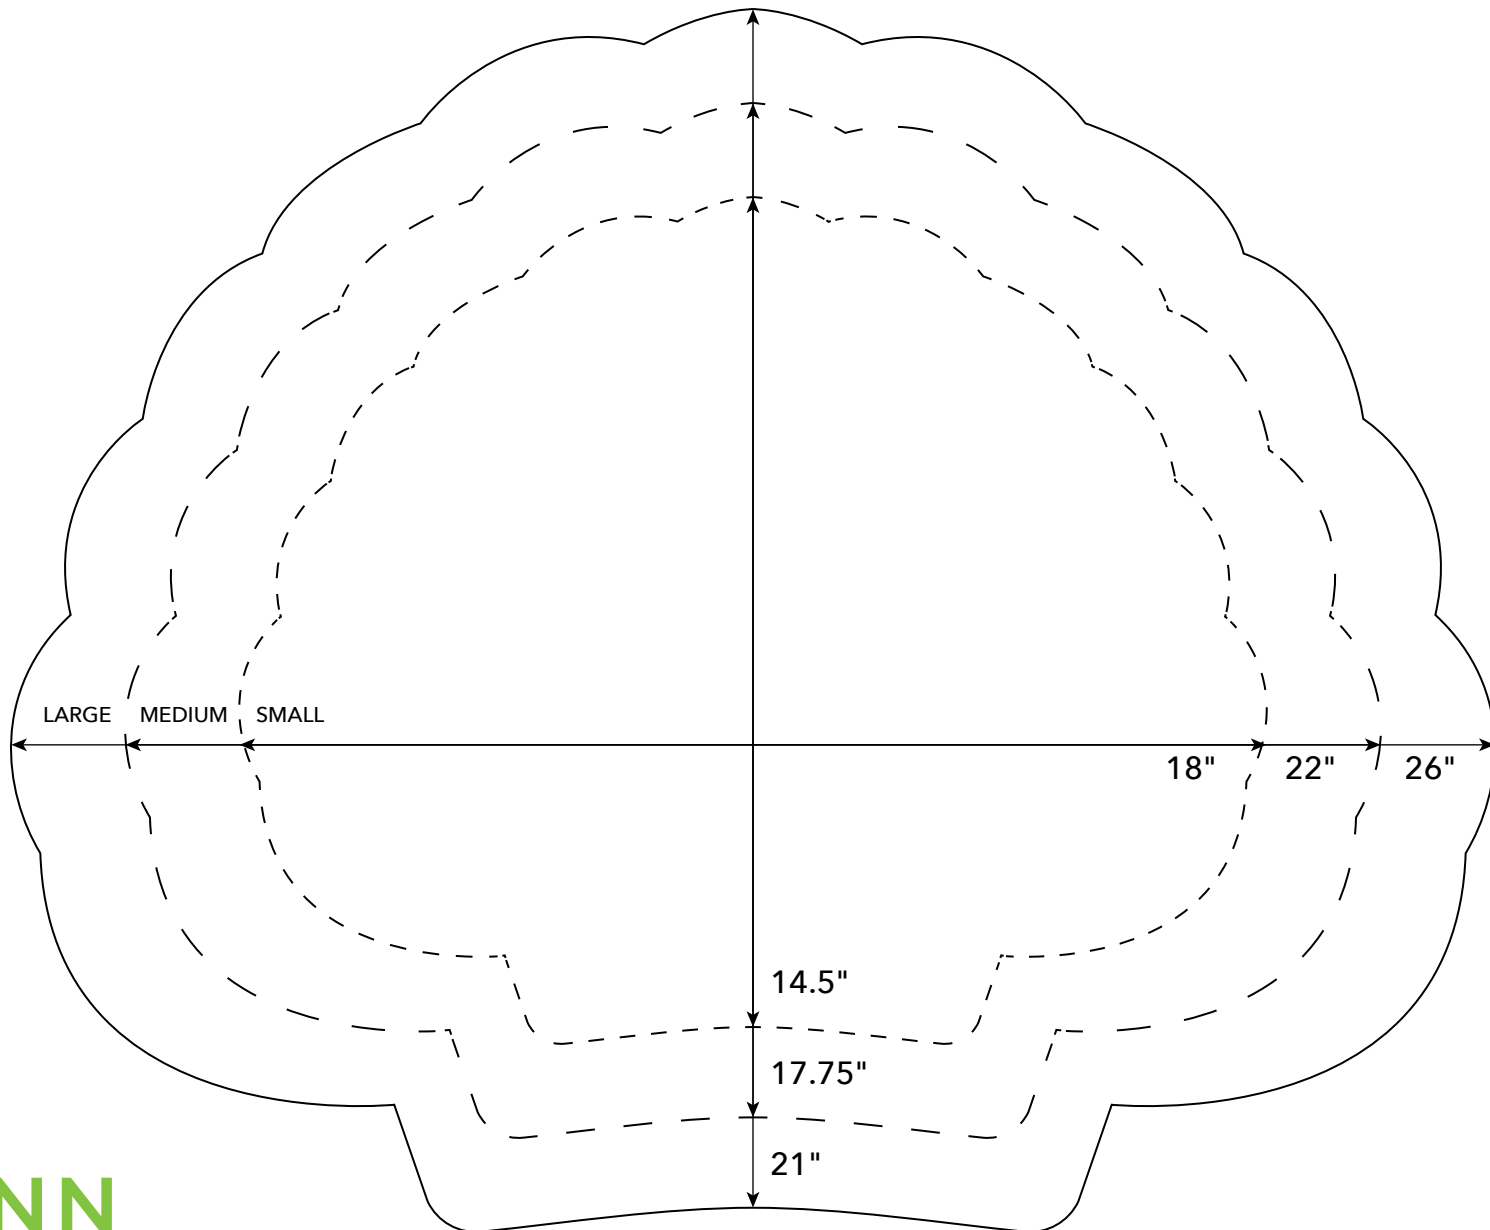

Velvet Shell Pillows  
(P1 FULL PATTERN)

Use this full pattern for an overview of the project. It will help guide you as you put it together.

The following pages show the pattern separated into parts. Each page shows a section that is to scale. Just print and tape together!