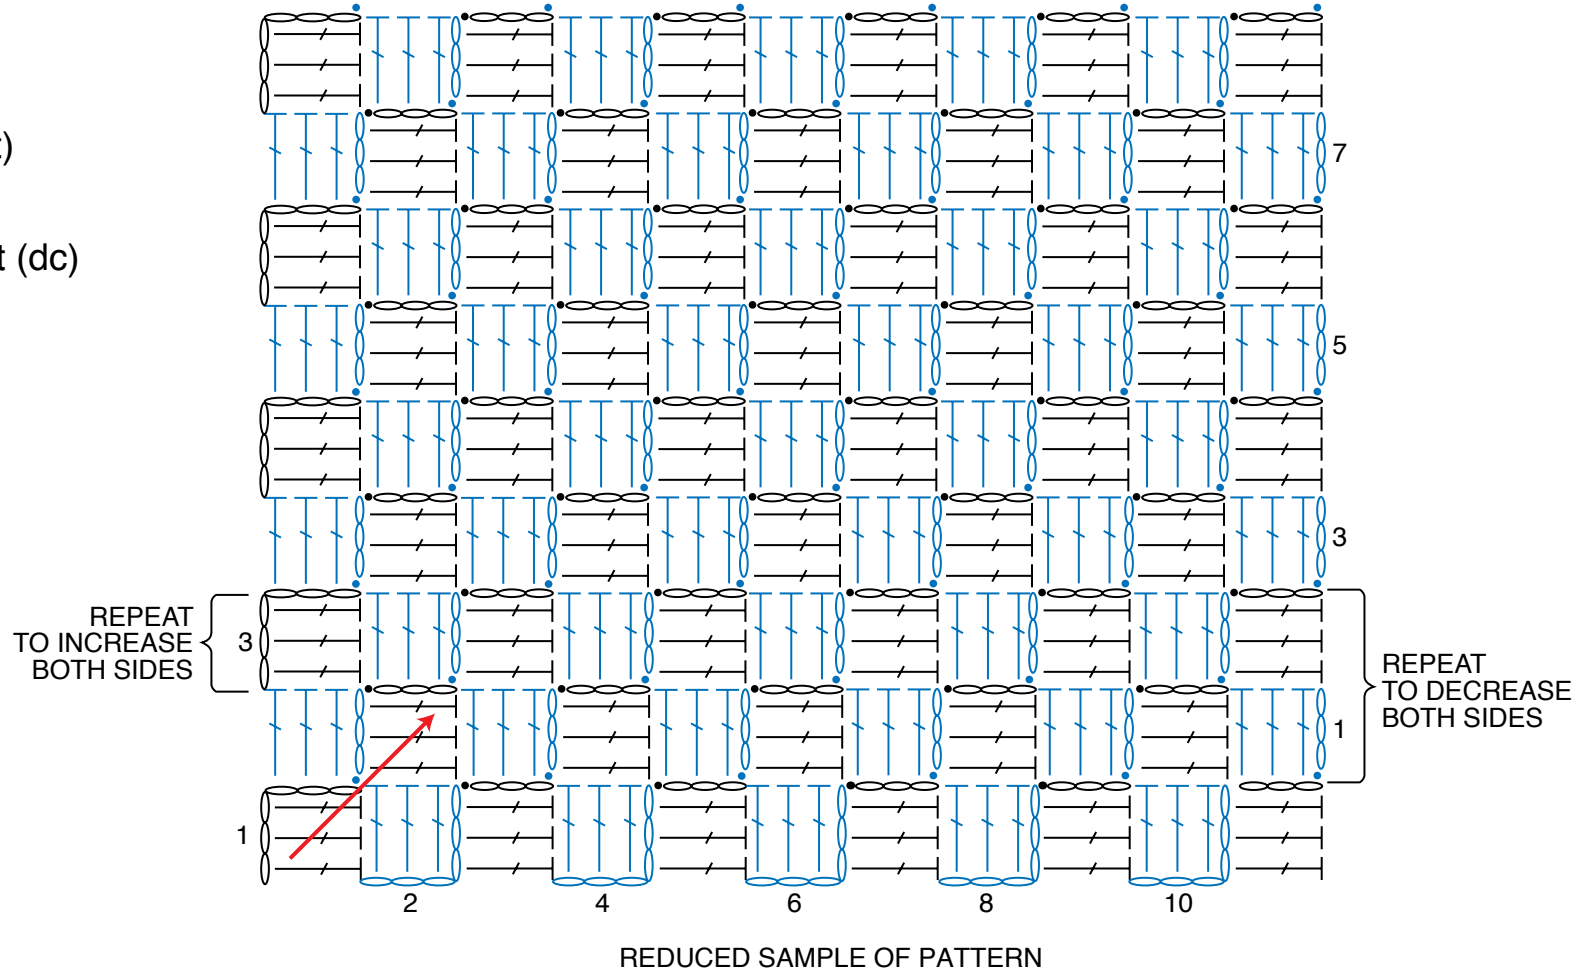

Bernat® Baby Blanket™ C2C Blast Off Crochet Baby Blanket

STITCH KEY

○ = chain (ch)

● = slip stitch (sl st)

┆ = double crochet (dc)

Bernat® Baby Blanket™ C2C Blast Off Crochet Baby Blanket

Chart

Key

- Main Color MC
- Contrast A
- Contrast B
- Contrast C