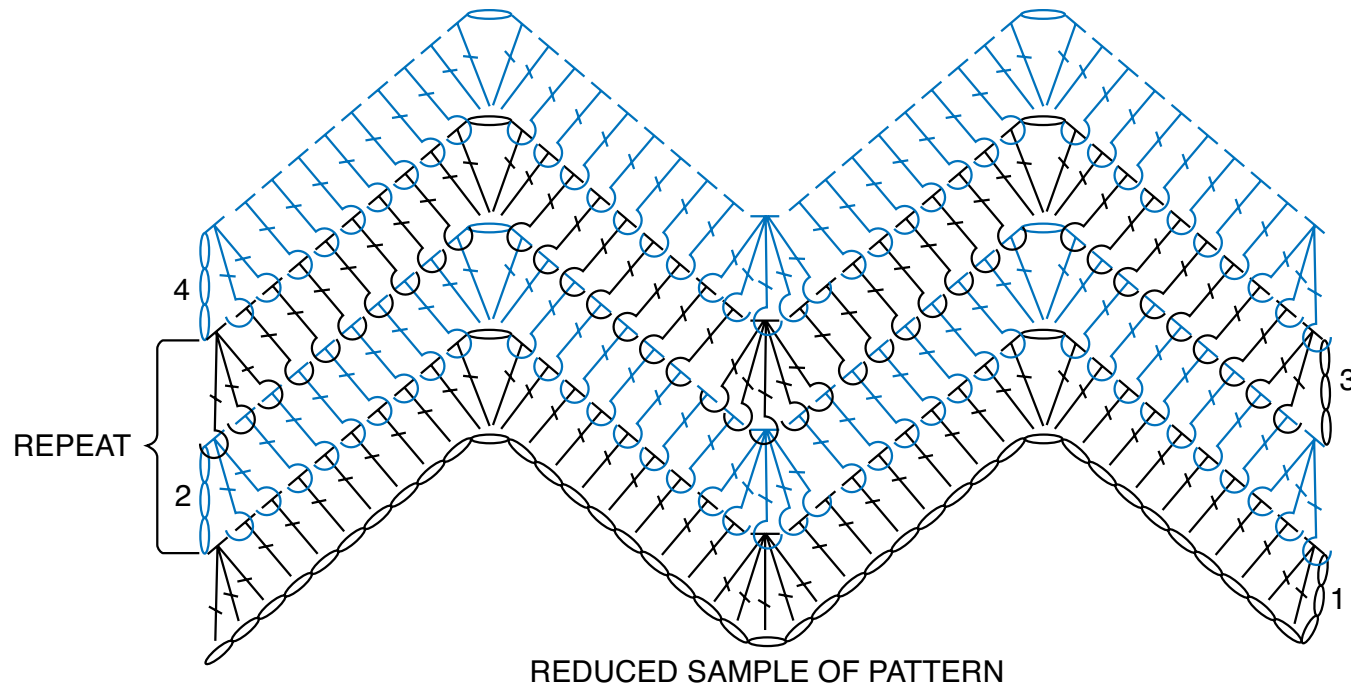

Dappled Ridged Crochet Baby Blanket

STITCH KEY

○ = chain (ch)

┆ = double crochet (dc)

┆ = front post dc (dcfp)

┆ = back post dc (dcbp)

┆ = front post dc 2 together (dcfp2tog)

┆ = back post dc 2 together (dcbp2tog)

┆ = front post dc 3 together (dcfp3tog)

┆ = back post dc 3 together (dcbp3tog)

┆ = front post dc 2 together (dcfp5tog)

┆ = back post dc 2 together (dcbp5tog)