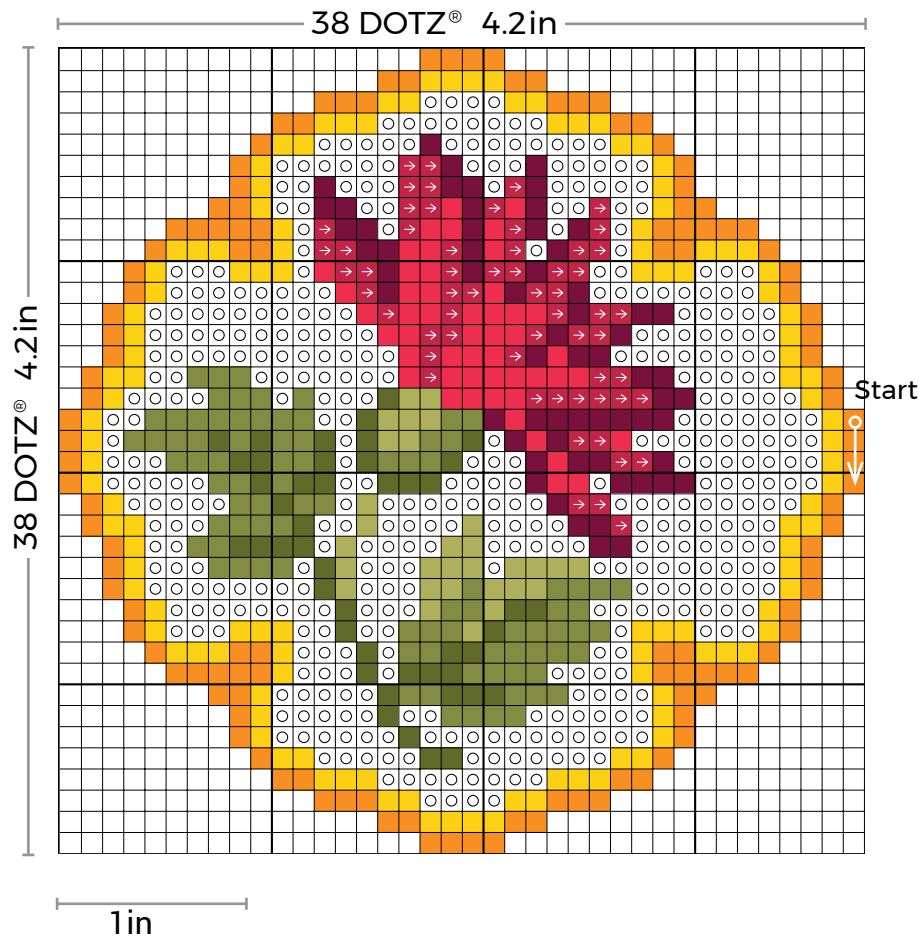

# Red Flower Design

- Lipstick 8018
- Flag Red 8020
- Wine 8042
- Celery Green 8252
- Lichen 8253
- Pickle Green 8254
- White 8002
- Yellow AB sparkle 5005
- Orange AB sparkle 5012