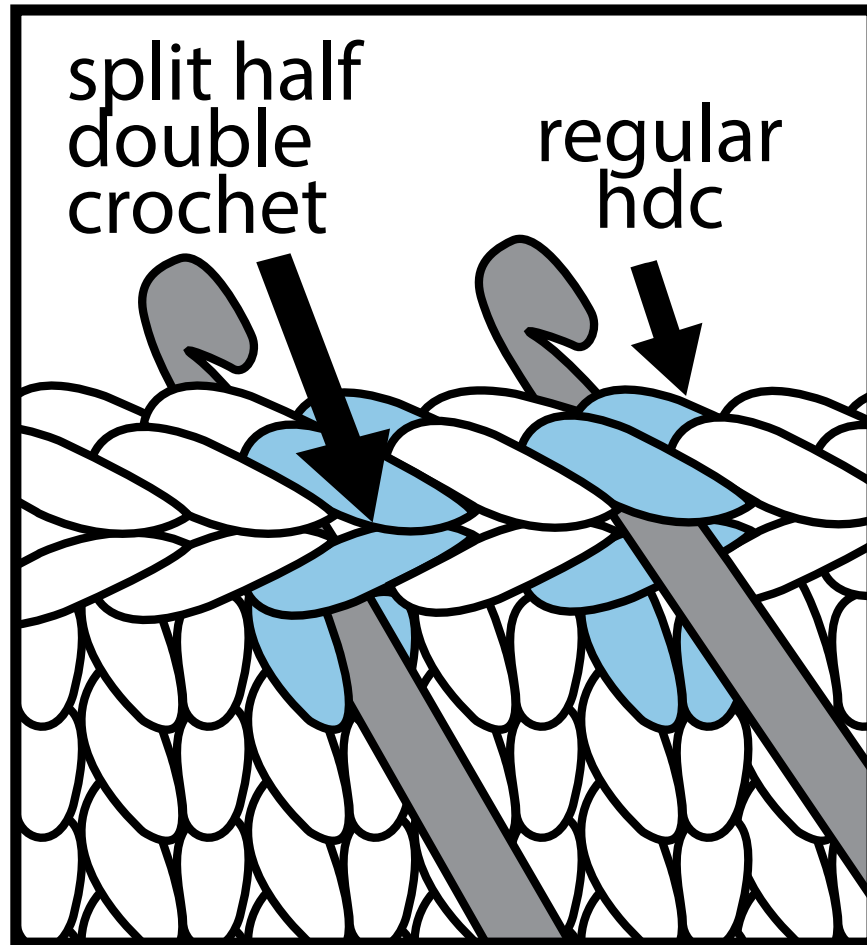

Dreamy Crochet Wall Hanging

- STITCH KEY
- = chain (ch)
 - ┆ = half double crochet (hdc)
 - ┆ = split half double crochet (Splhdc)
 - ┆ = split half double crochet 2 together (Splhdc2tog)
 - ┆ = split half double crochet 3 together (Splhdc3tog)

Dreamy Crochet Wall Hanging