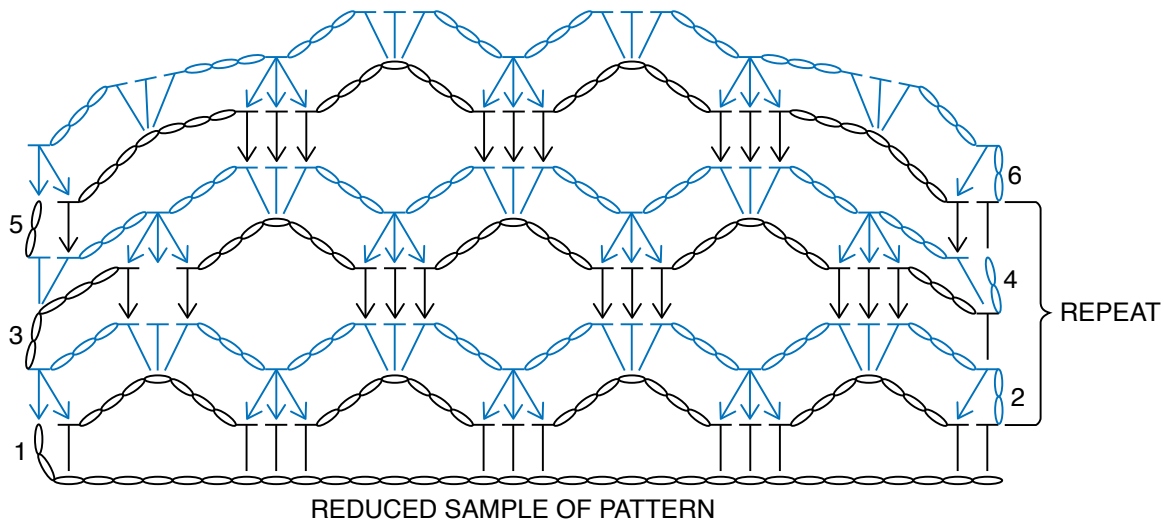

Dreamy Crochet Wall Hanging

- STITCH KEY
- = chain (ch)
 - ┆ = half double crochet (hdc)
 - ┆ = split half double crochet (Splhdc)
 - ┆ = split half double crochet 2 together (Splhdc2tog)
 - ┆ = split half double crochet 3 together (Splhdc3tog)

Dreamy Crochet Wall Hanging