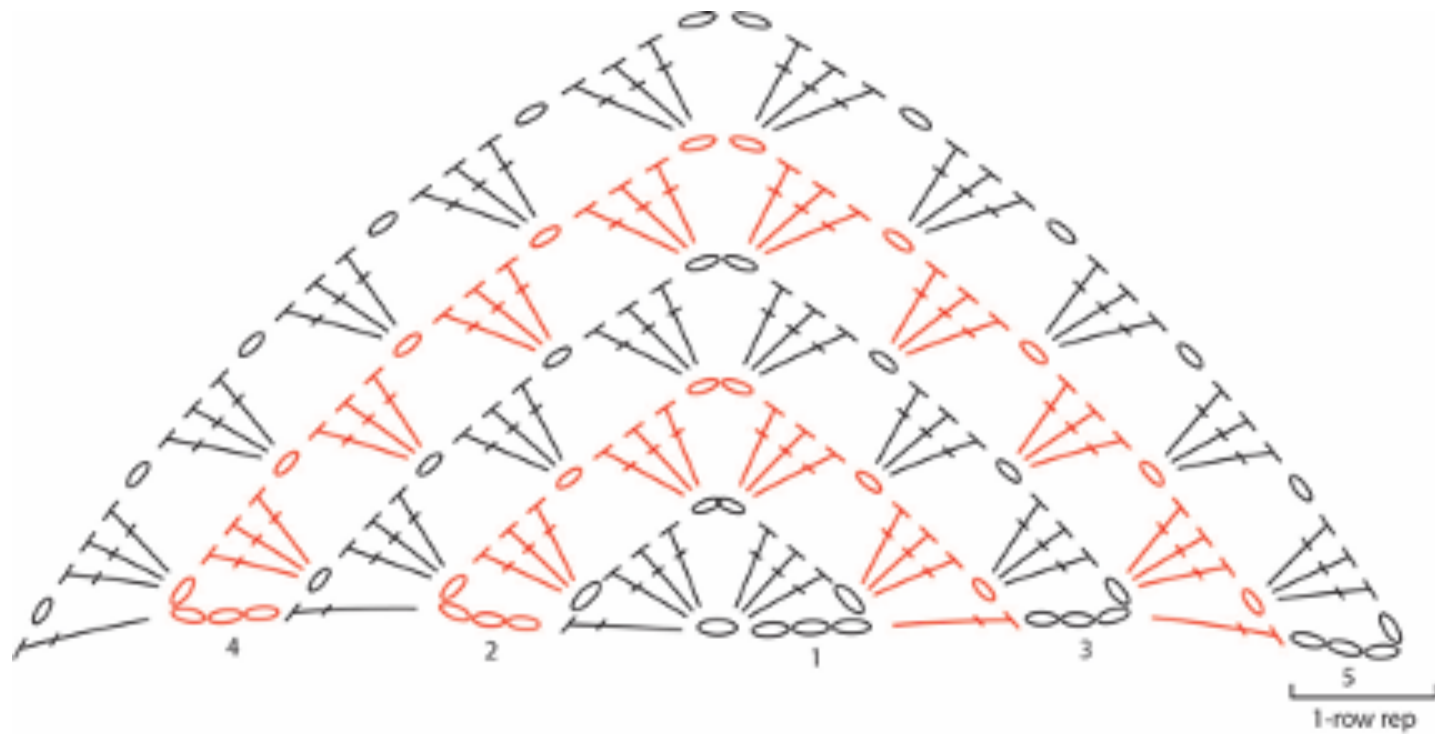

Lion Brand Mandala Sparkle Ellie Shawl

KEY	
○	= chain (ch)
⌋	= double crochet (dc)