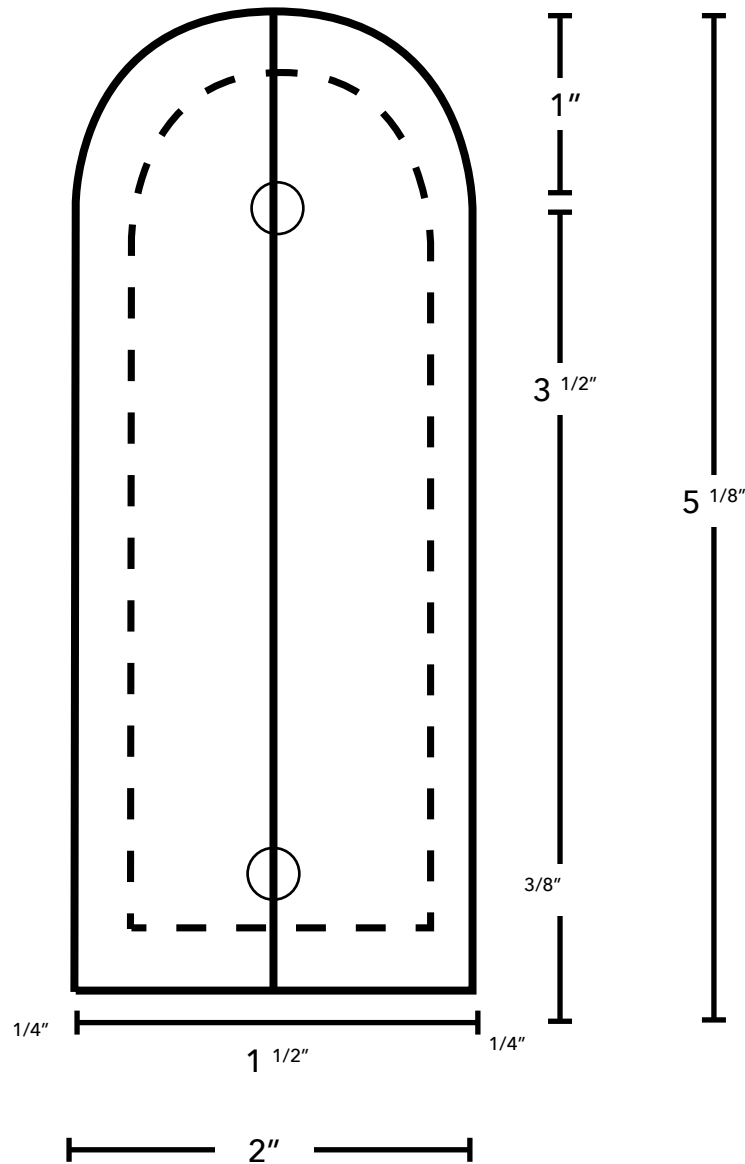

Zip-Up Padded Device Cases

Cord Keepers

- Cut 2 Fabric
- Cut 1 Interfacing
- 2 ⁷/₁₆'' Snaps