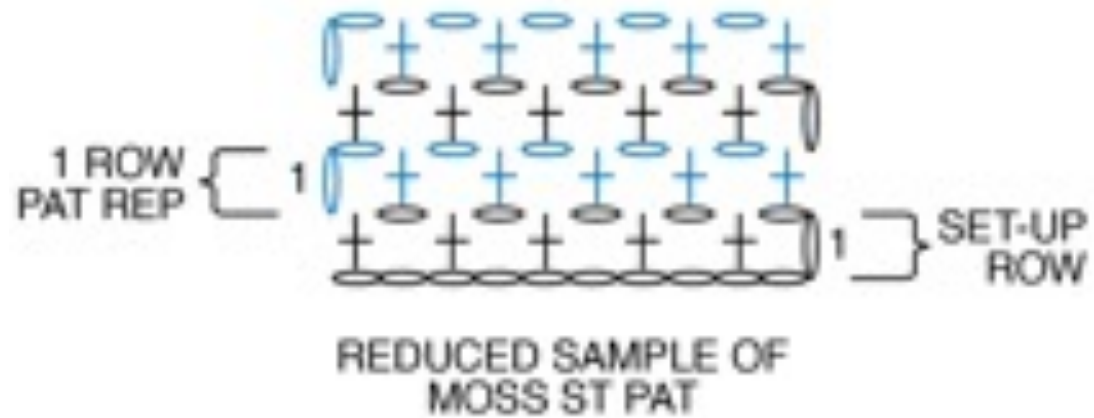

Crochet Moss Stitch Ombré Blanket

Diagram

STITCH KEY

○ = chain (ch)

⊕ = single crochet (sc)