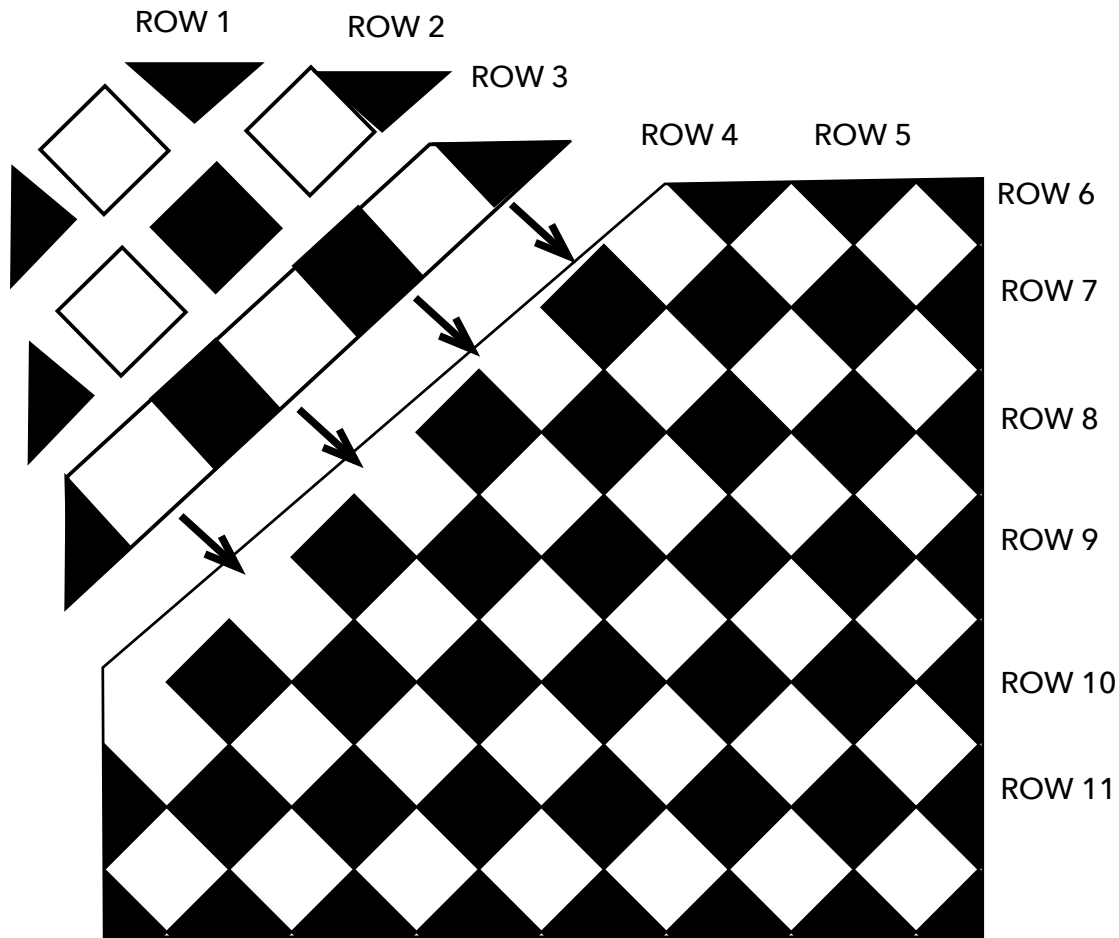

Mickey Mouse on Point Quilt

DIAGRAM A

8³/₈" SQUARE

DIAGRAM B

4¹/₂" SQUARE