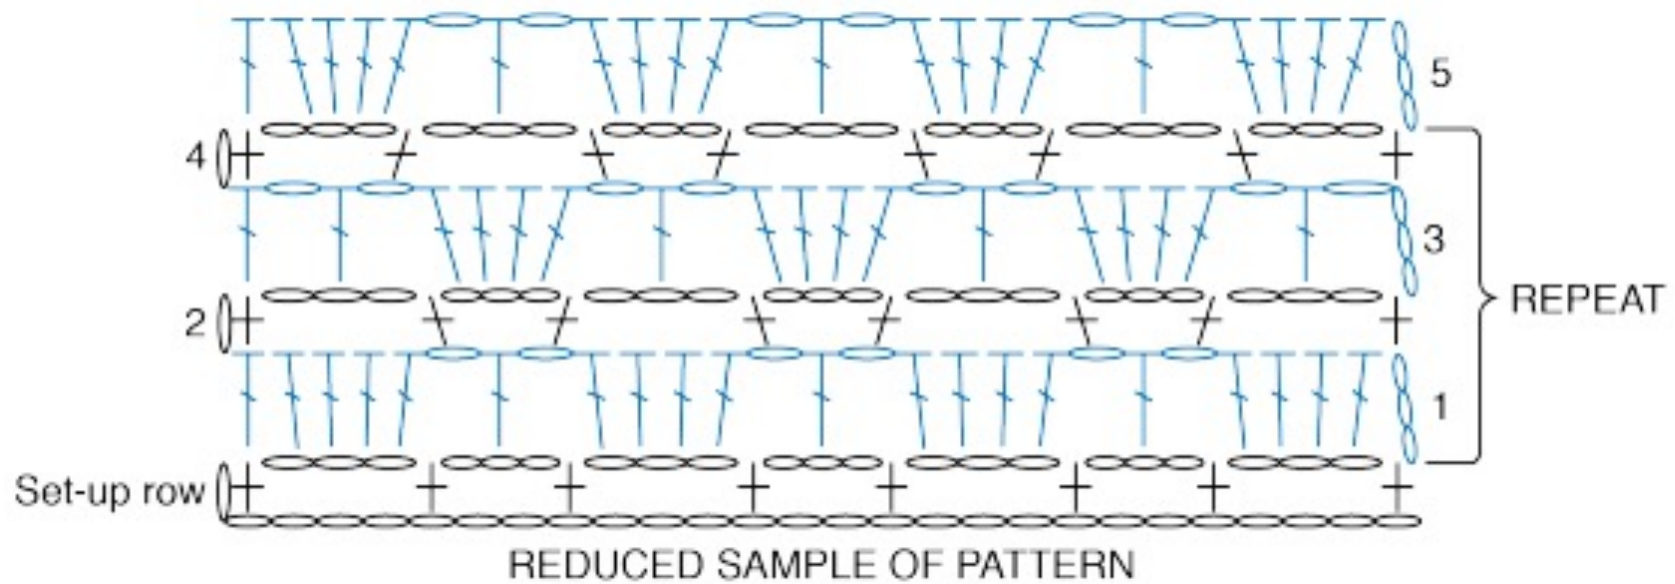

# Velvet Twist Easy Blocks Crochet Blanket

## STITCH KEY

○ = chain (ch)

⊥ = single crochet (sc)

⌋ = double crochet (dc)