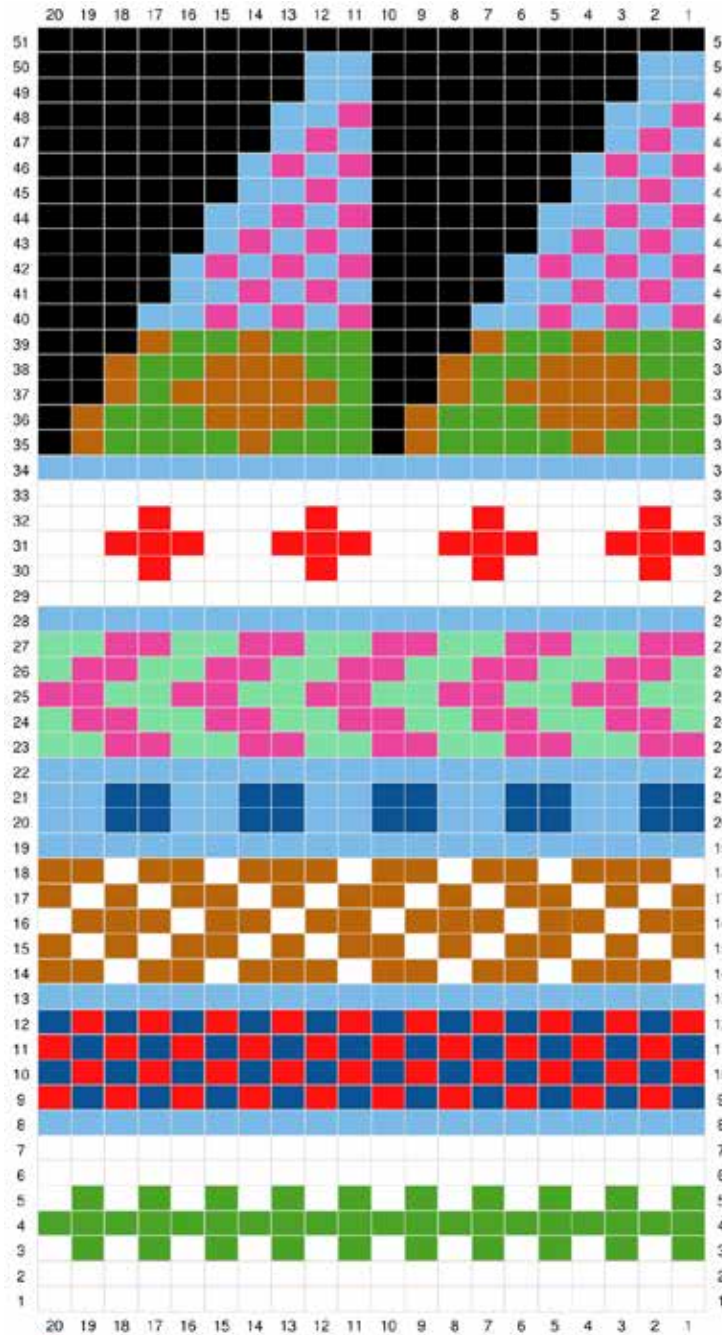

Local Grown Knit Fair Isle Set

- Apple Pie
- Blue Jeans
- Vanilla Bean
- Barn
- Moss
- Liberty
- Sagebrush
- Beer Floor
- no stitch

Designed with Stitch Fiddle
www.StitchFiddle.com

JOANN