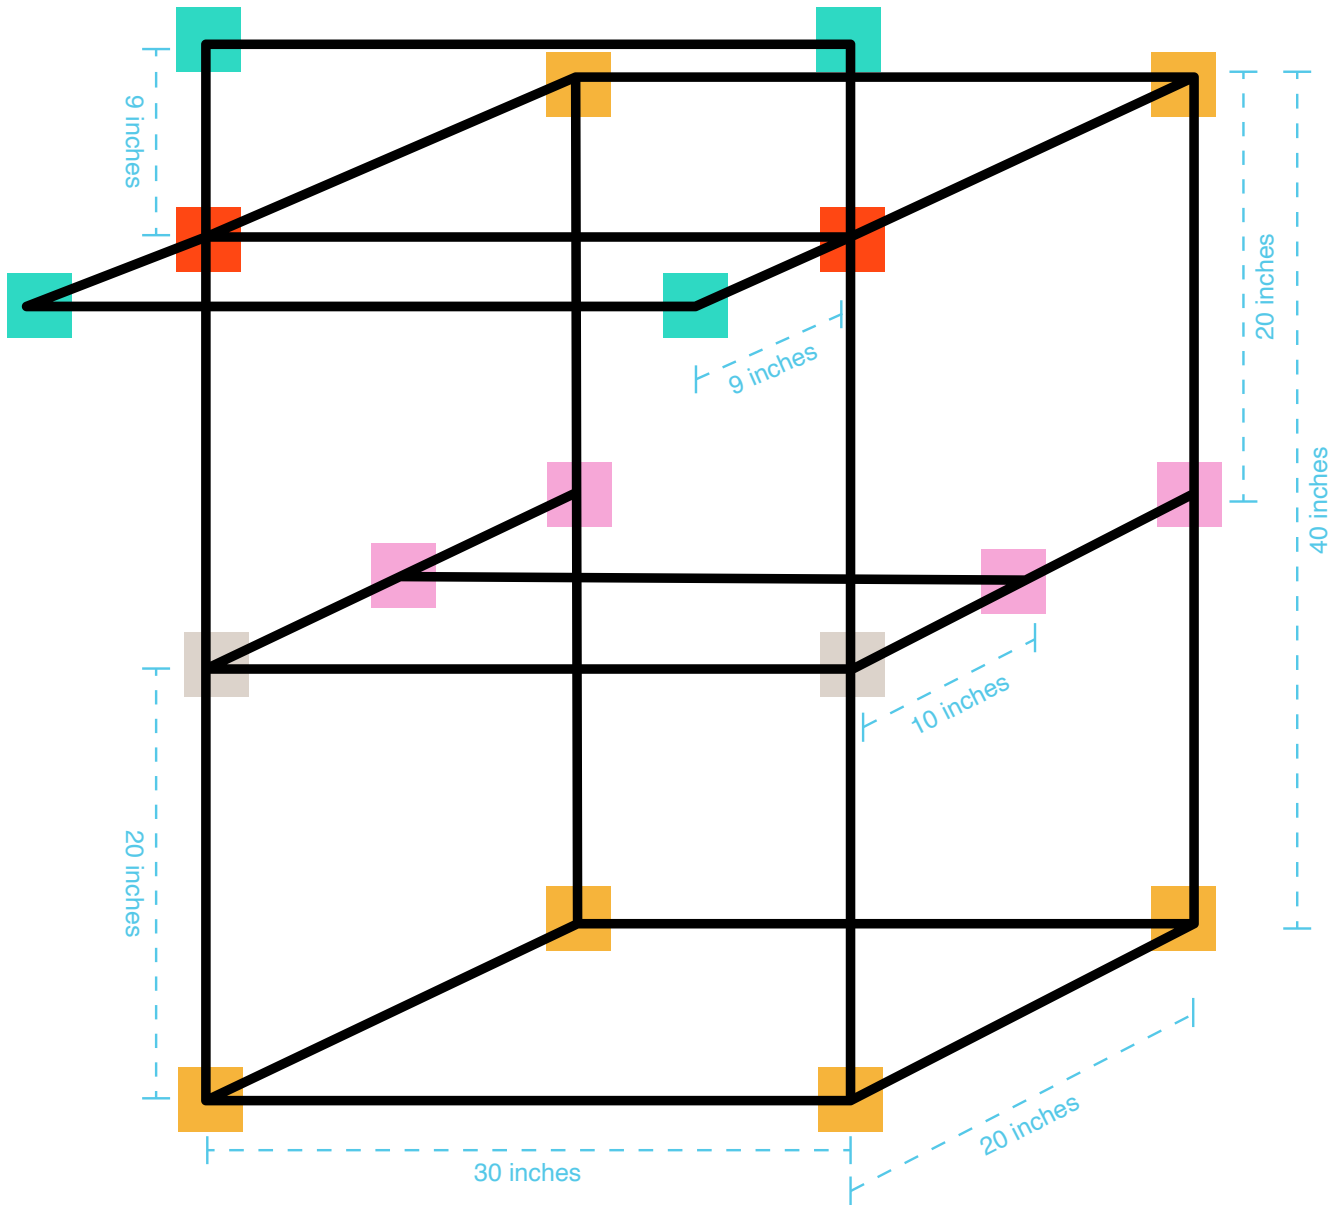

Ice Cream Shop Play Tent

47 feet of .5 inch PVC

45 degree
elbow
connector

X4

Tee fitting
connector

X4

3 way
connector

X6

4 way
connector

X2

5 way
connector

X2