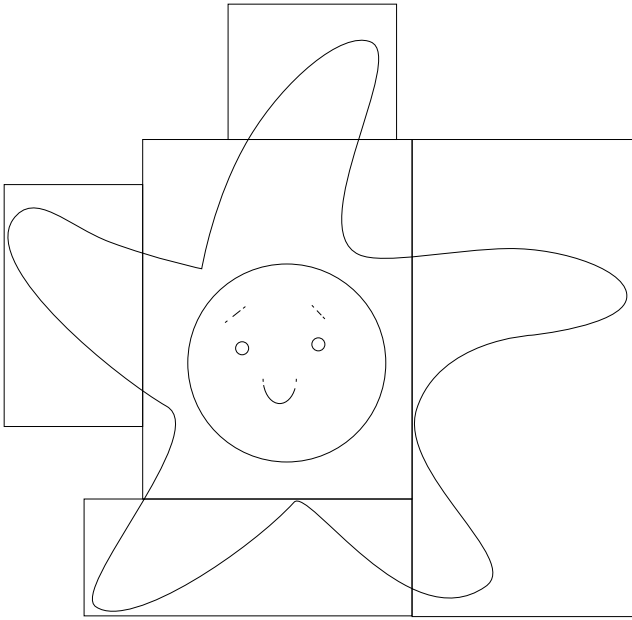

ASSEMBLY DIAGRAM

A

B

C