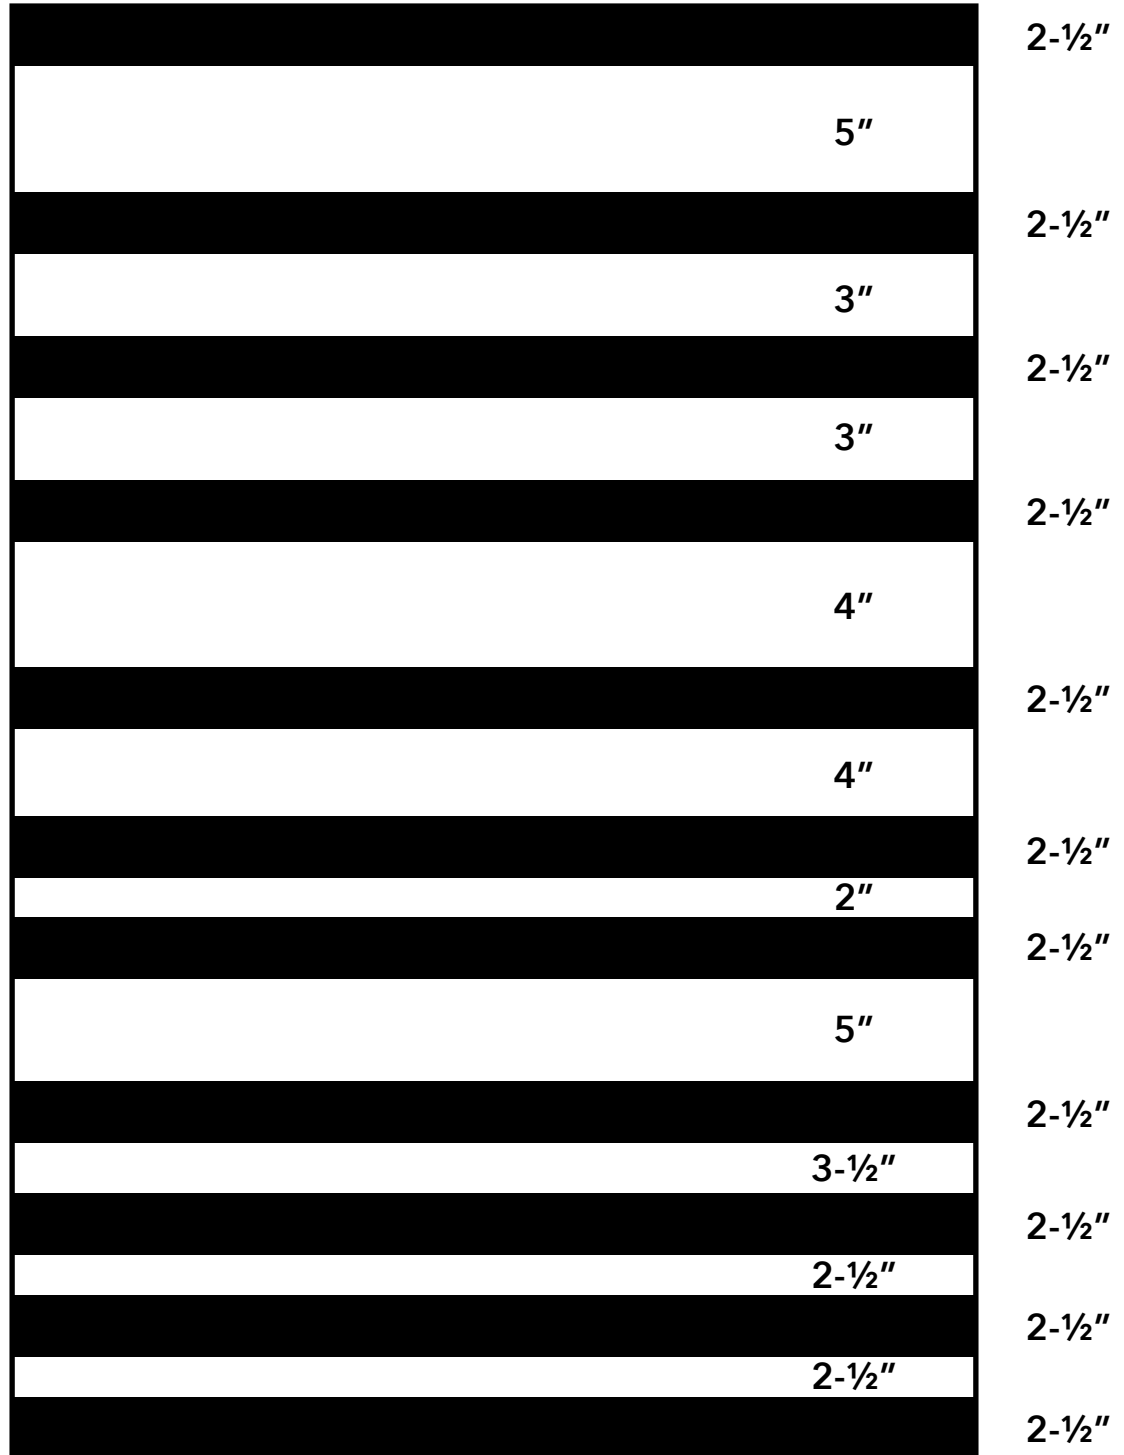

Yellow, Grey and White Quilt

Strip sizes before stitching

DIAGRAM A

Yellow, Grey and White Quilt

DIAGRAM B

DIAGRAM C