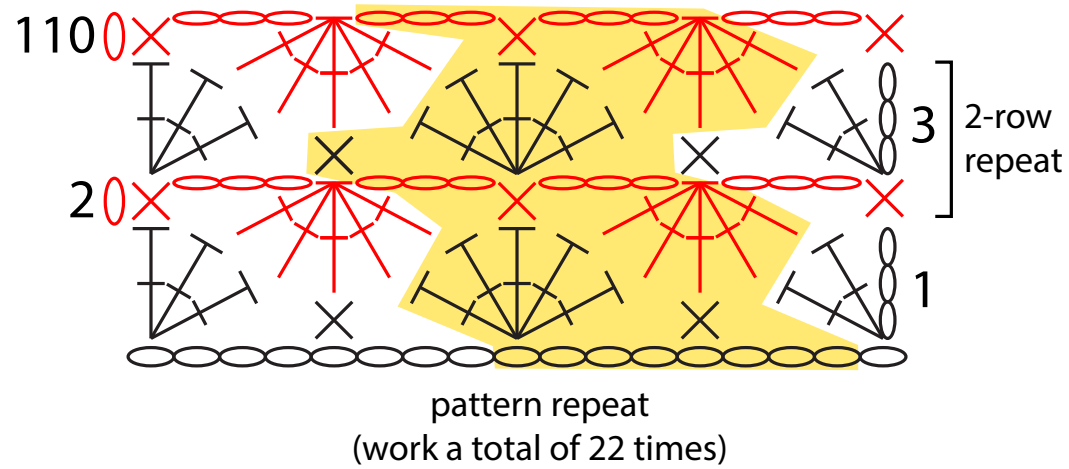

Shaded Shells Throw

Key

○ = chain (ch)

× = single crochet (sc)

┆ = double crochet (dc)

┆ = dec (decrease)