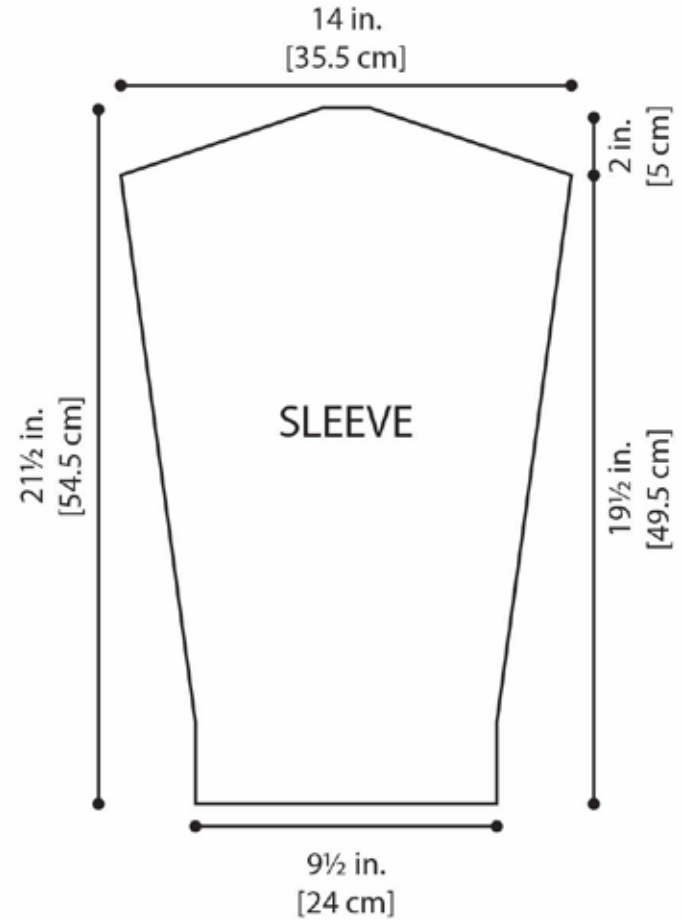

Crochet Textured Lines Towels

Crochet Textured Lines Towels

JOANN

Crochet Textured Lines Towels

Fair Isle Chart for Body

COLOR KEY	
#123 Tan (A)	
#150 Slate (B)	
#122 Mushroom (C)	