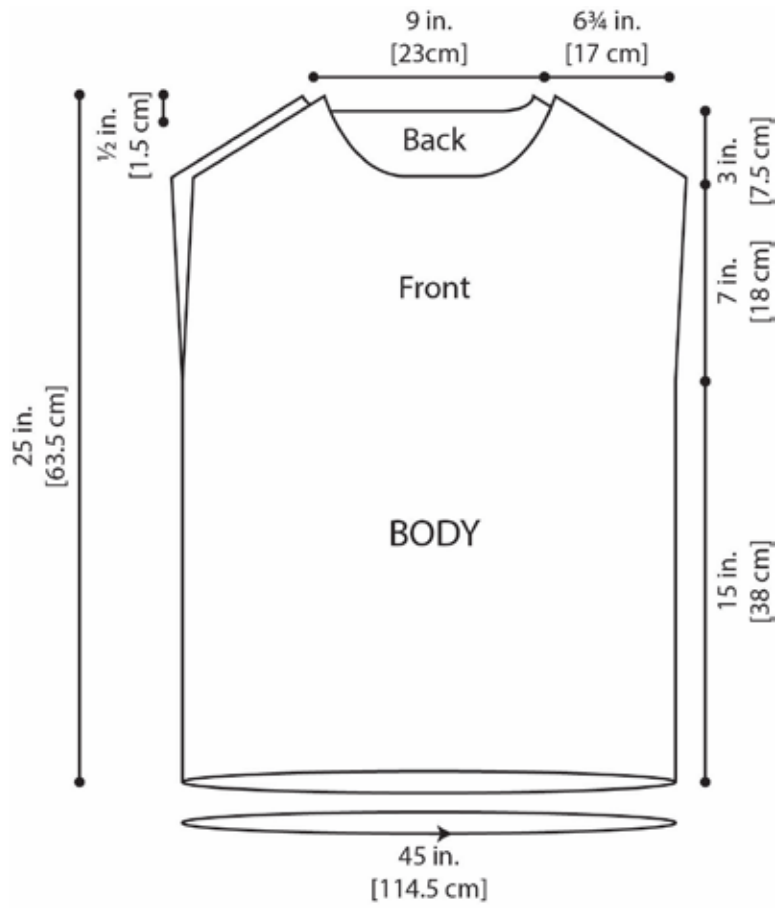

Crochet Textured Lines Towels

Crochet Textured Lines Towels

JOANN

Crochet Textured Lines Towels

Fair Isle Chart for Body

COLOR KEY	
#123 Tan (A)	
#150 Slate (B)	
#122 Mushroom (C)	