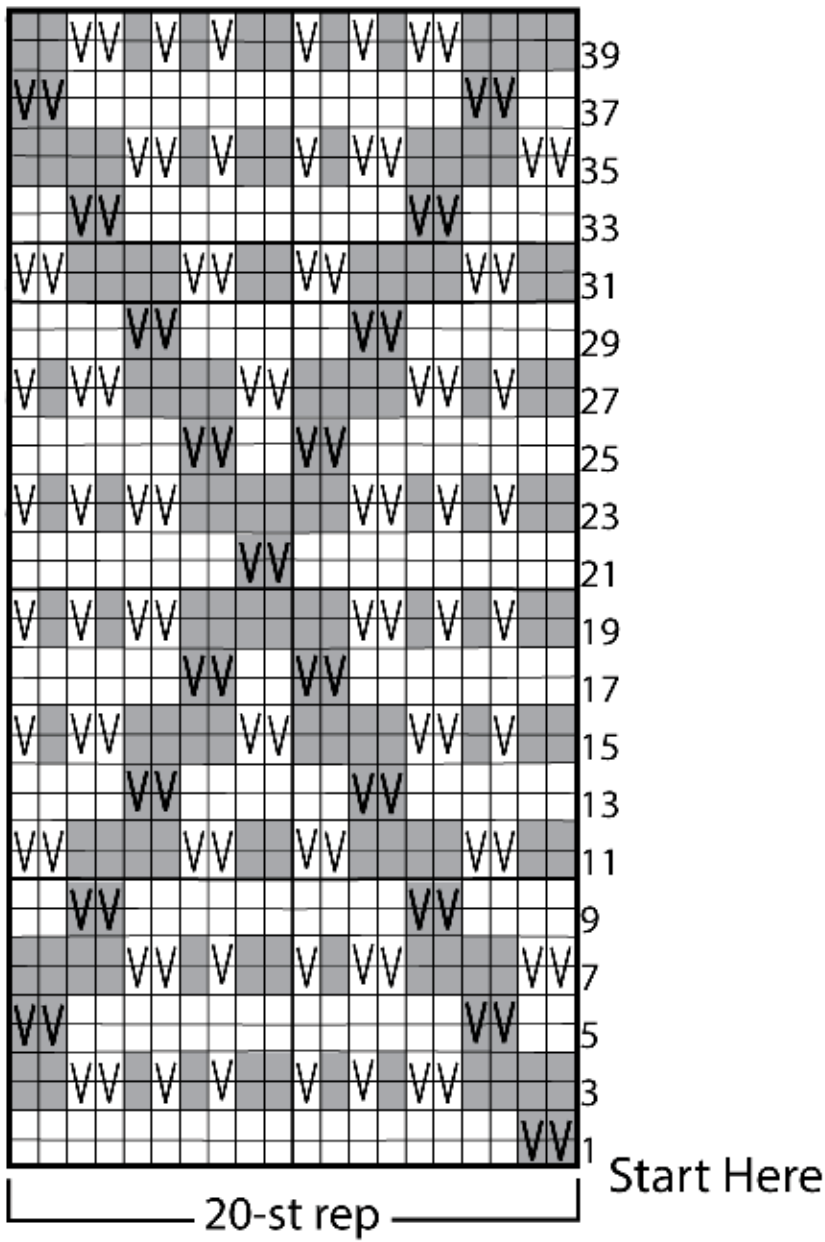

Bernat Geometric Mosaic Knit Pillow

Stitch Key

- = With Color 1, knit.
- = With Color 2, knit.
- ▣ (with V) = With Color 1, Sl1Pwyib.
- ▣ (with V) = With Color 2, Sl1Pwyib.

DIAGRAM 1

INVISIBLE SEAM