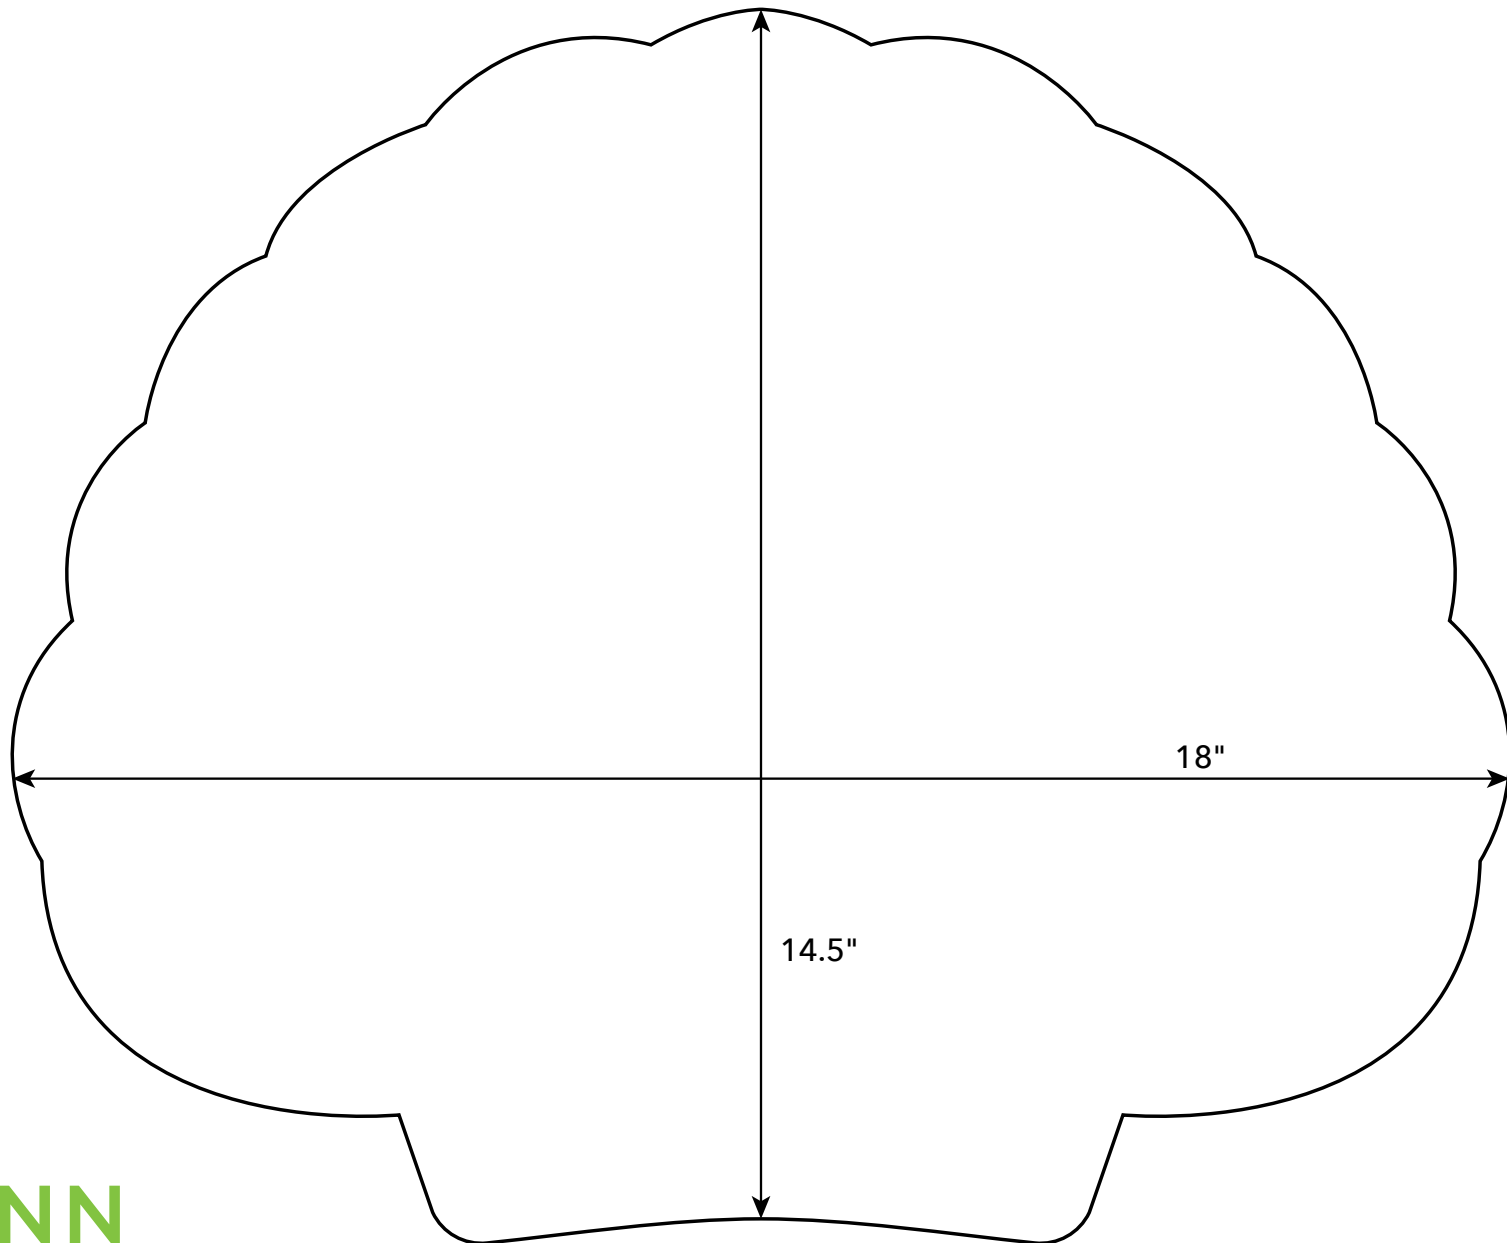

Endless Summer Shell Pillow  
(P1 FULL PATTERN)

Use this full pattern for an overview of the project. It will help guide you as you put it together.

The following pages show the pattern separated into parts. Each page shows a section that is to scale. Just print and tape together!

Endless Summer Shell Pillow (P2)

JOANN

Endless Summer Shell Pillow (P4)

**JOANN**

Endless Summer Shell Pillow (P5)