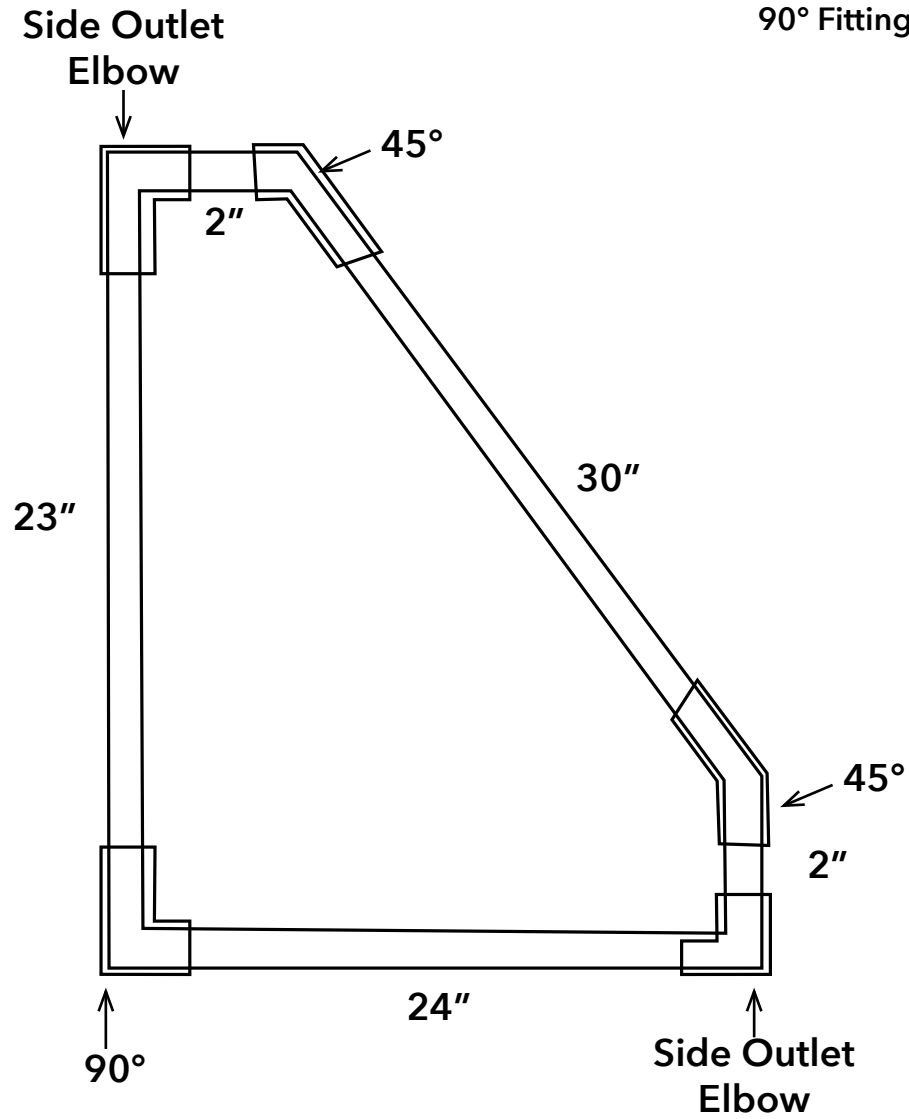

Fabric Awning

Fabric Cover

Fabric Awning

Awning Layout
SIDE VIEW

Fittings

- T Fitting = 2
- Side Outlet Elbow = 4
- 45° Fitting = 6
- 90° Fitting = 2

T Fitting = 2
Side Outlet Elbow = 4
45° Fitting = 6
90° Fitting = 2

Awning Layout
TOP VIEW