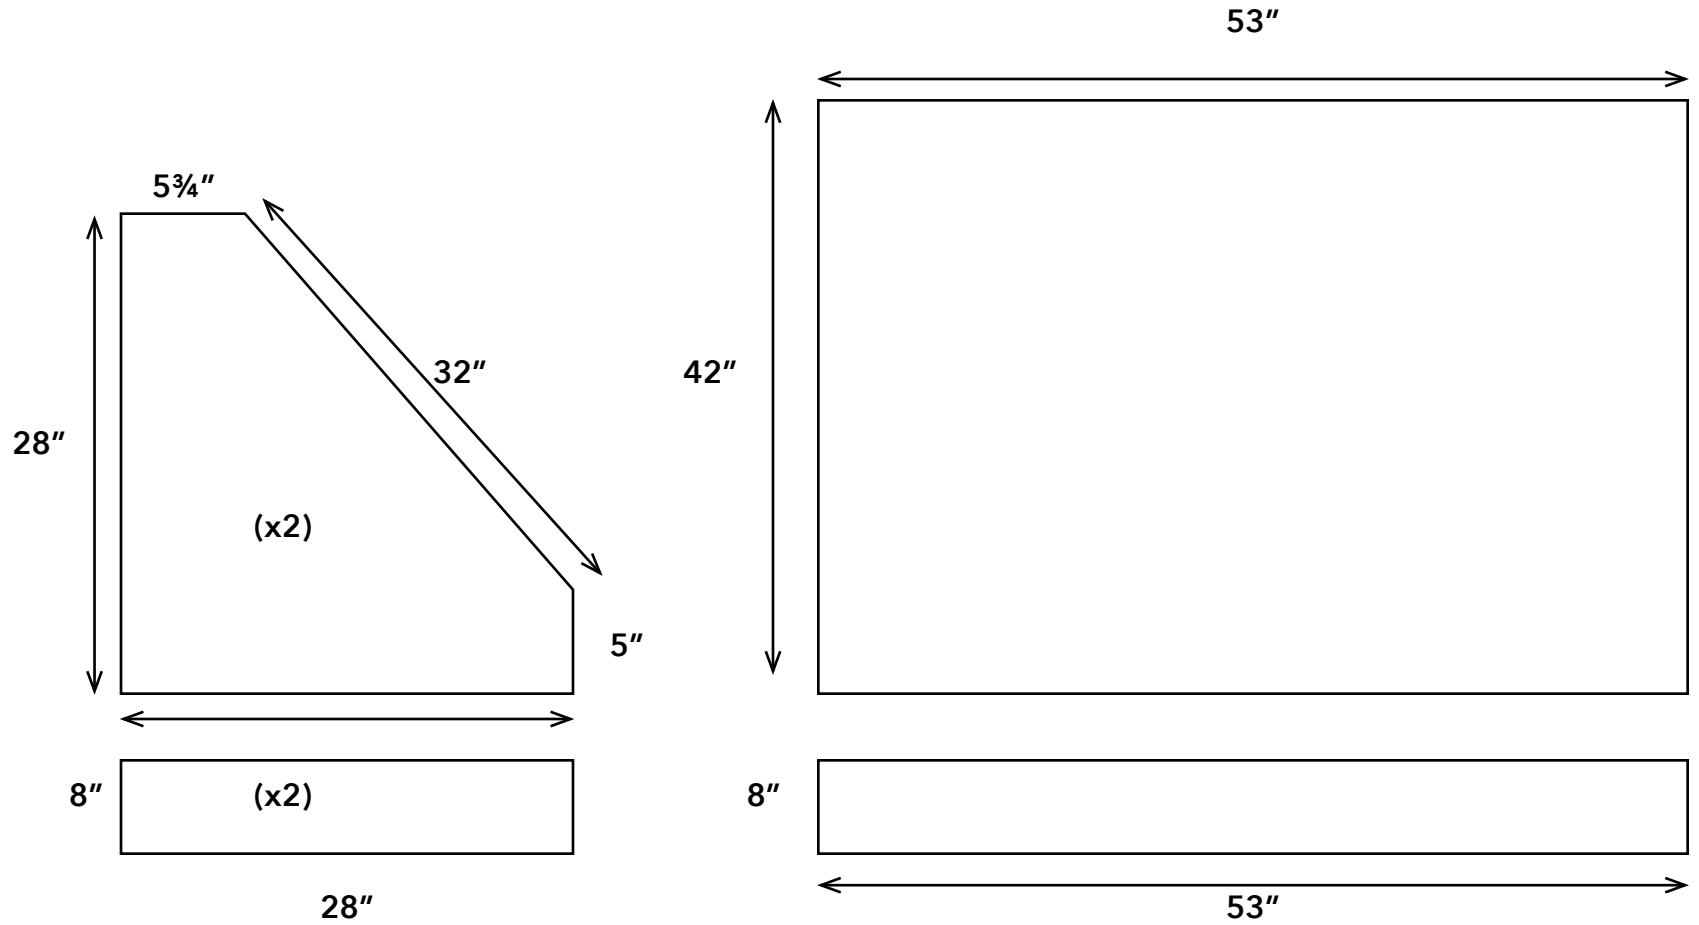

Fabric Awning

Fabric Cover

Fabric Awning

Awning Layout
SIDE VIEW

Fittings

- T Fitting = 2
- Side Outlet Elbow = 4
- 45° Fitting = 6
- 90° Fitting = 2

T Fitting = 2
Side Outlet Elbow = 4
45° Fitting = 6
90° Fitting = 2

Awning Layout
TOP VIEW