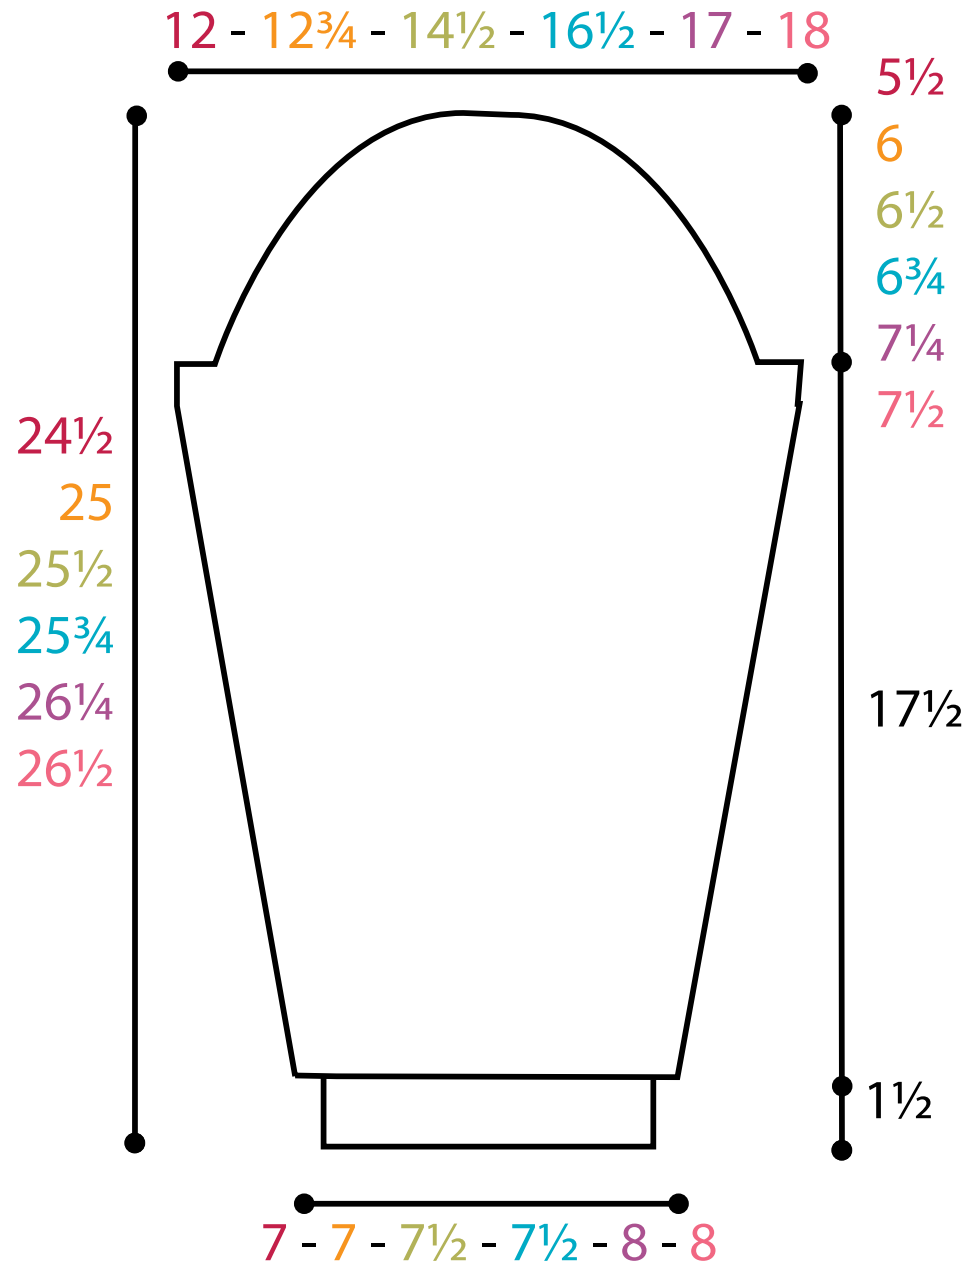

Dipped Cable Knit Pullover

JOANN

Dipped Cable Knit Pullover

JOANN