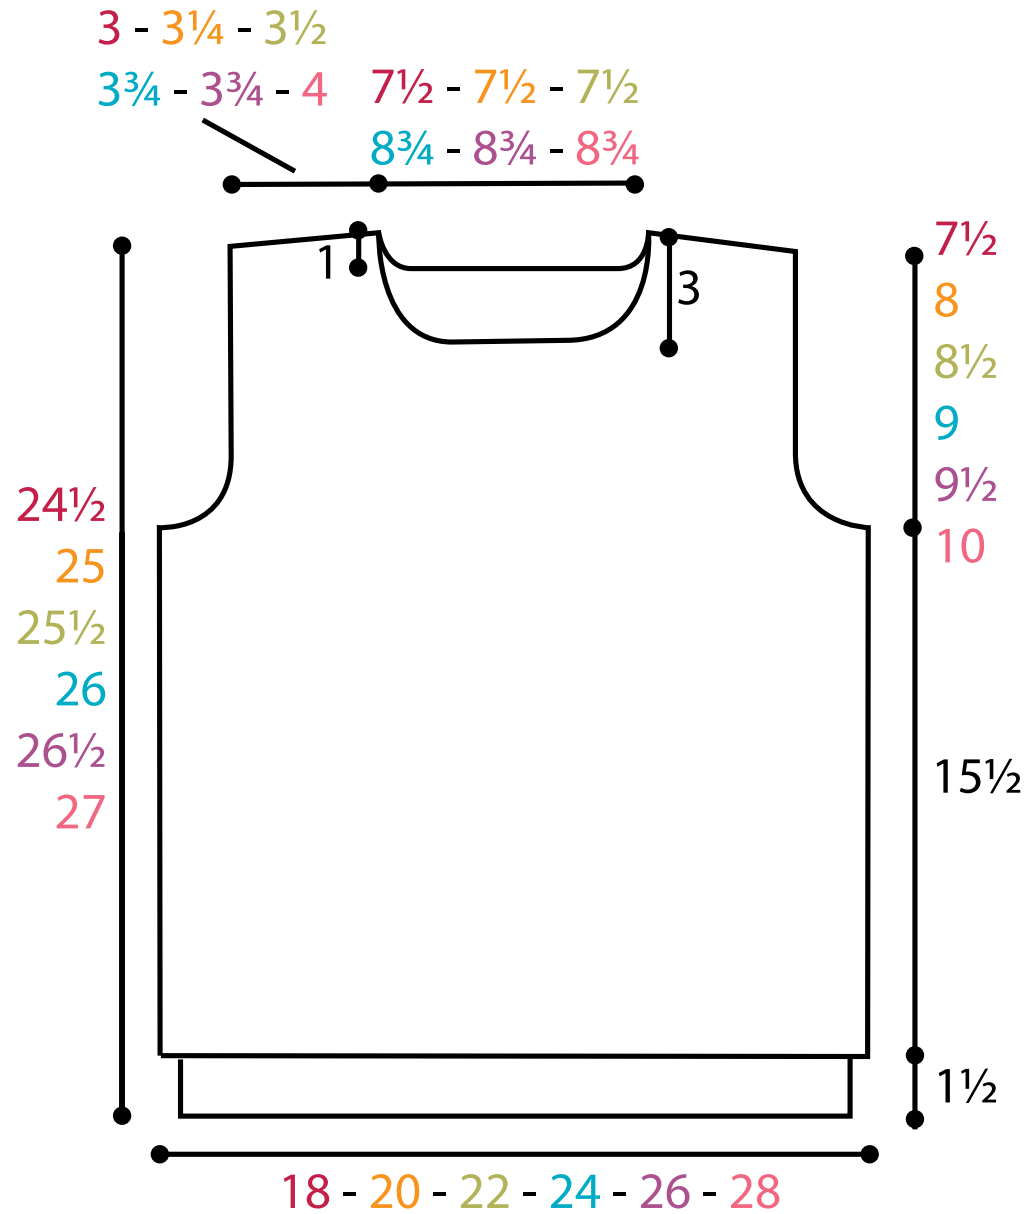

Dipped Cable Knit Pullover

JOANN

Dipped Cable Knit Pullover

JOANN