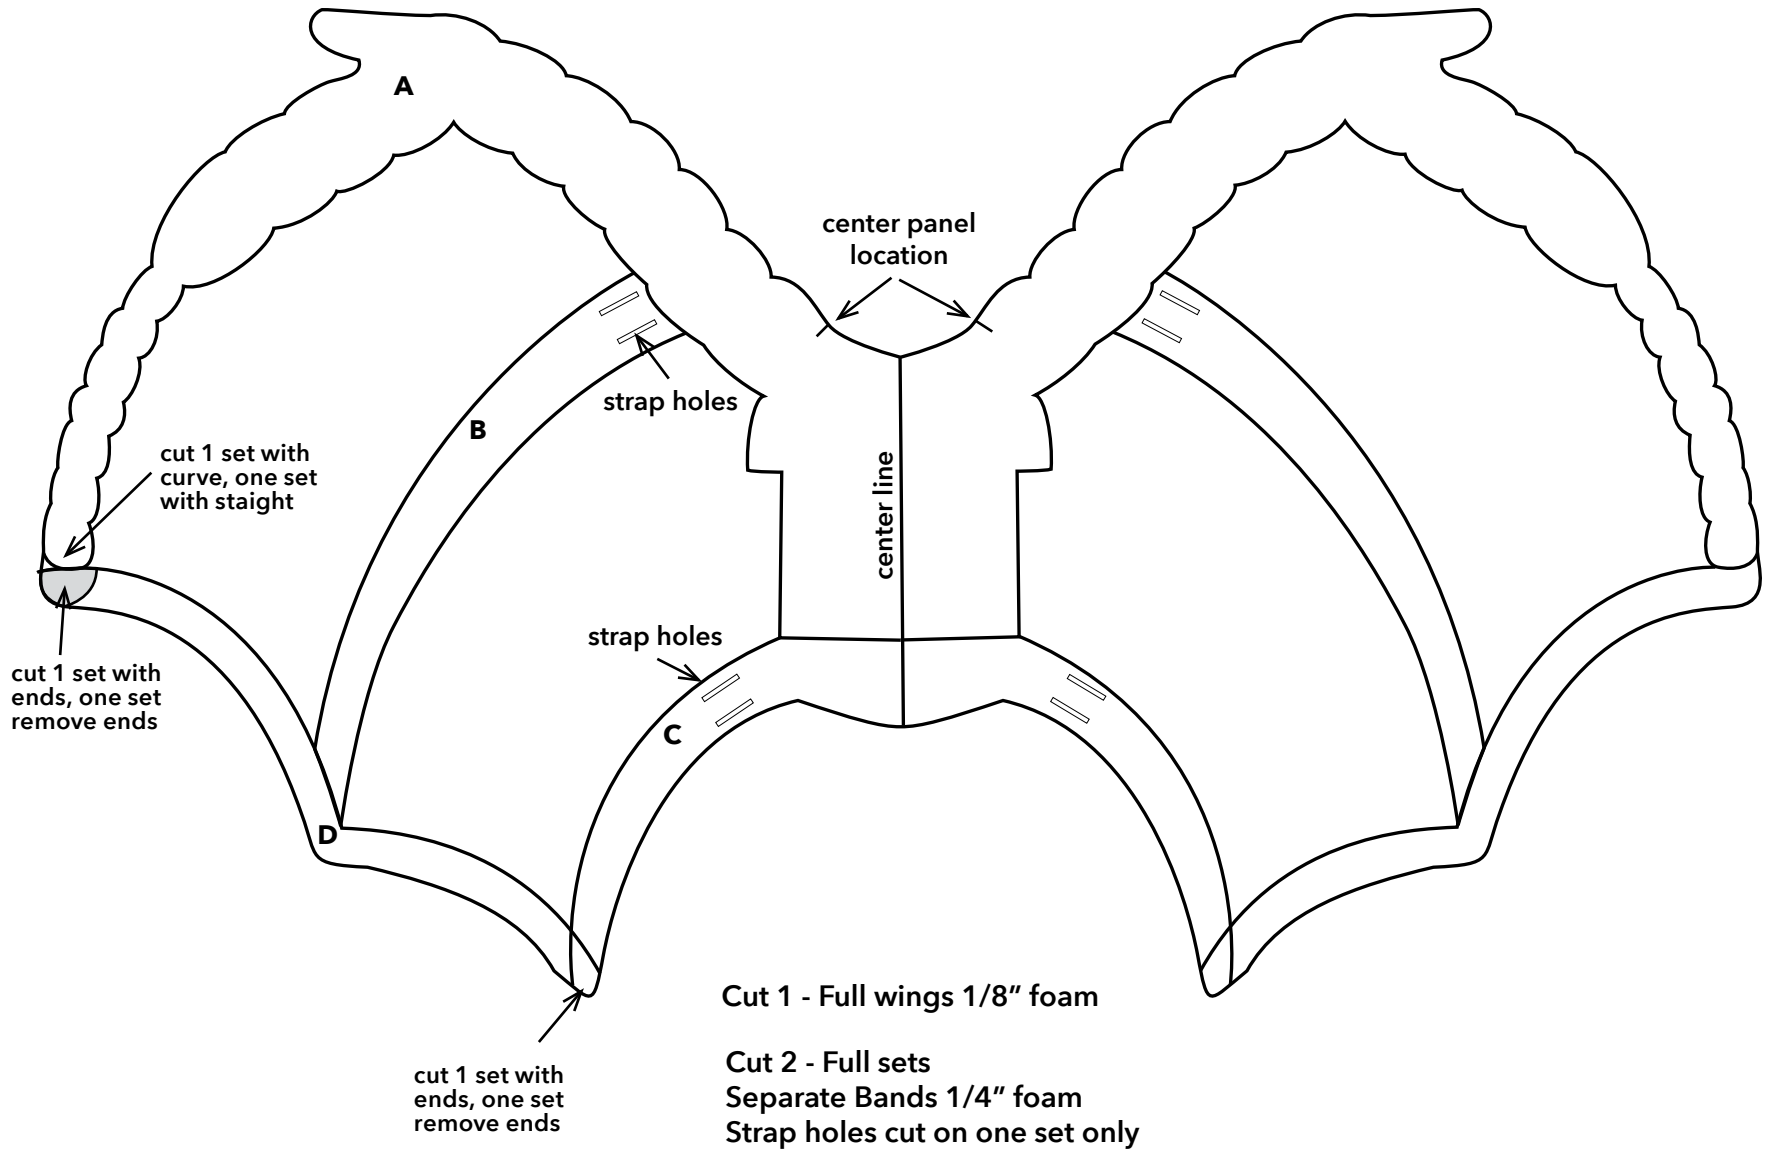

# Womens Dragon Costume

## Scales

Center panel  
cut 2  
1/8" foam  
for front & back

2nd Layer Center panel

cut 1  
1/8" foam  
for back only