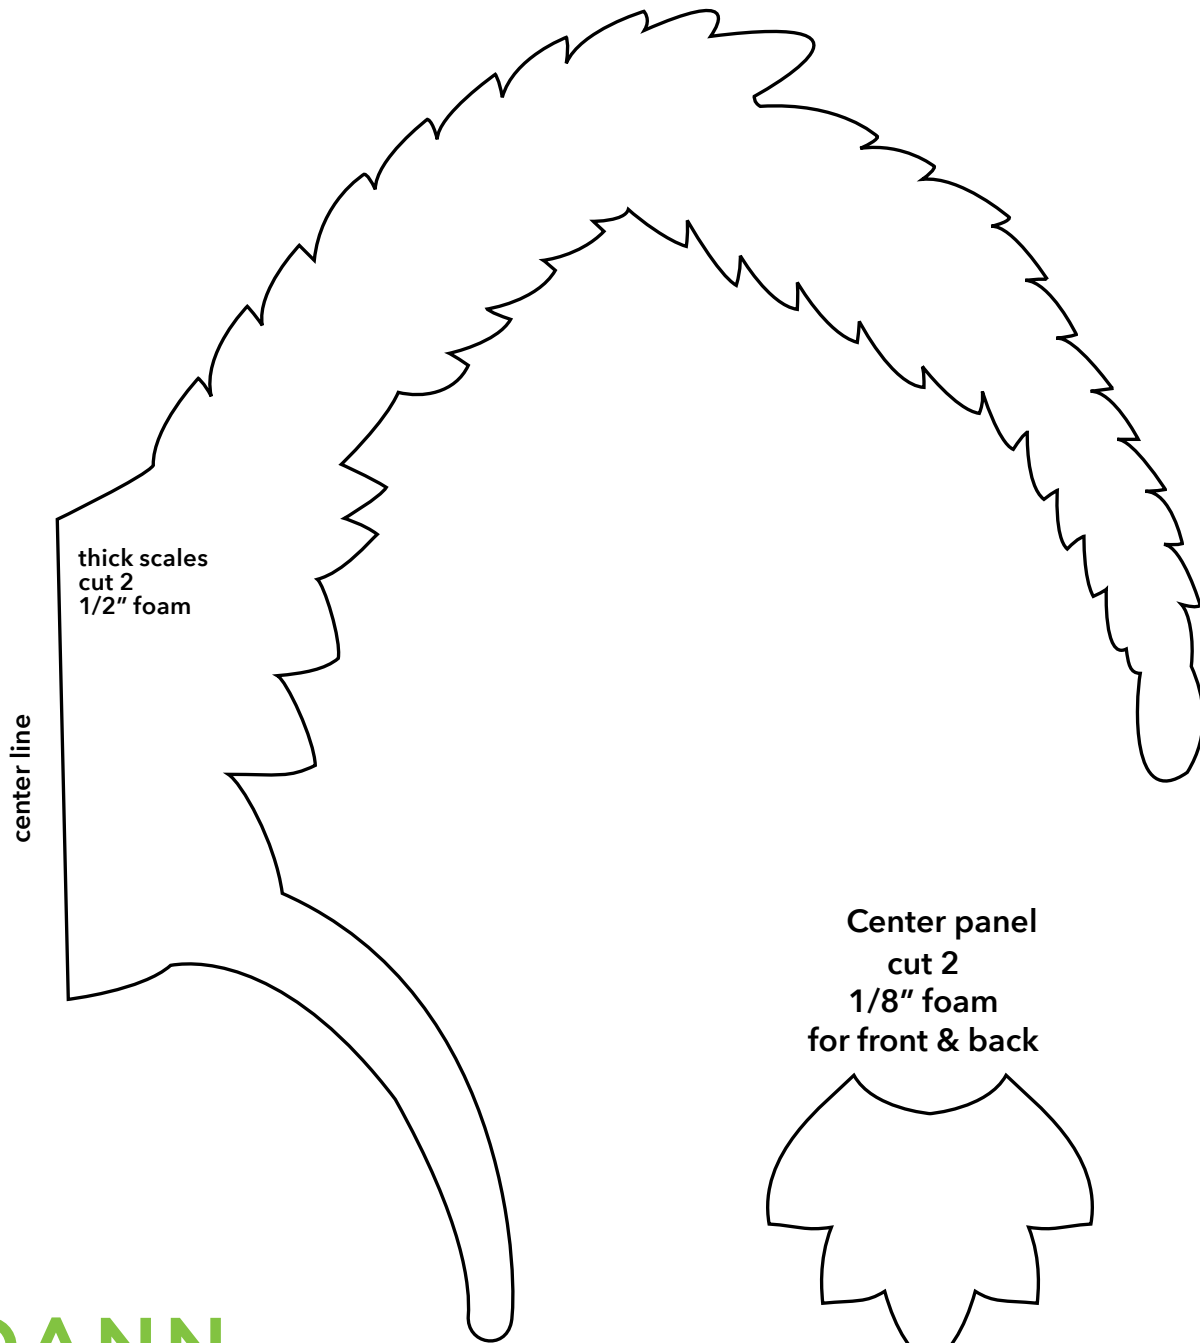

# Womens Dragon Costume

## Scales

Center panel  
cut 2  
1/8" foam  
for front & back

2nd Layer Center panel

cut 1  
1/8" foam  
for back only