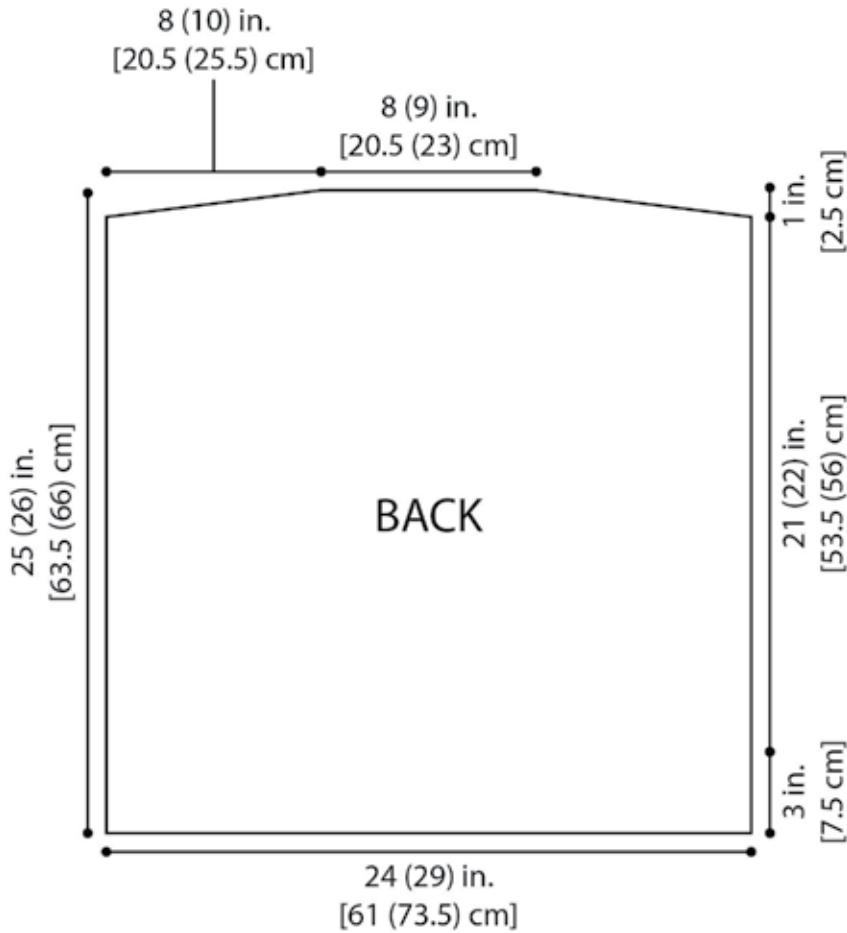

Lion Brand City Skyline Cardigan

Lion Brand City Skyline Cardigan

COLOR KEY	
	#236 Reseda Dojo (A)
	#153 South Dakota Black (B)
	#100 New York White (C)
	#158 Pittsburgh Yellow (D)