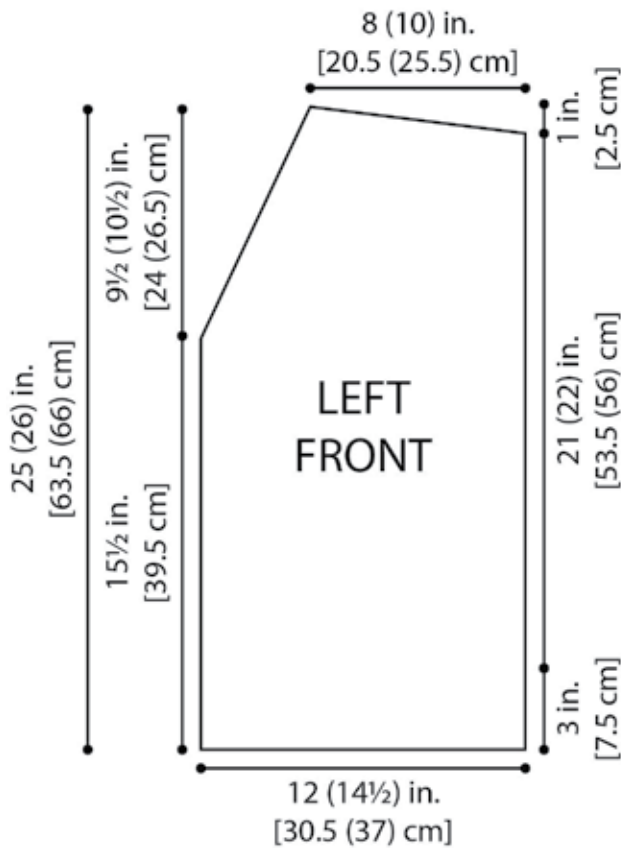

Lion Brand City Skyline Cardigan

Lion Brand City Skyline Cardigan

COLOR KEY	
	#236 Reseda Dojo (A)
	#153 South Dakota Black (B)
	#100 New York White (C)
	#158 Pittsburgh Yellow (D)