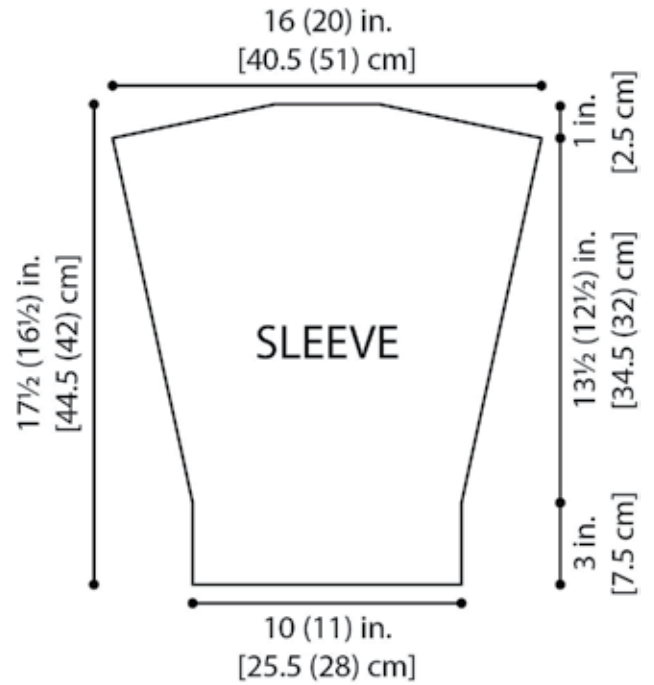

Lion Brand City Skyline Cardigan

Lion Brand City Skyline Cardigan

COLOR KEY	
	#236 Reseda Dojo (A)
	#153 South Dakota Black (B)
	#100 New York White (C)
	#158 Pittsburgh Yellow (D)