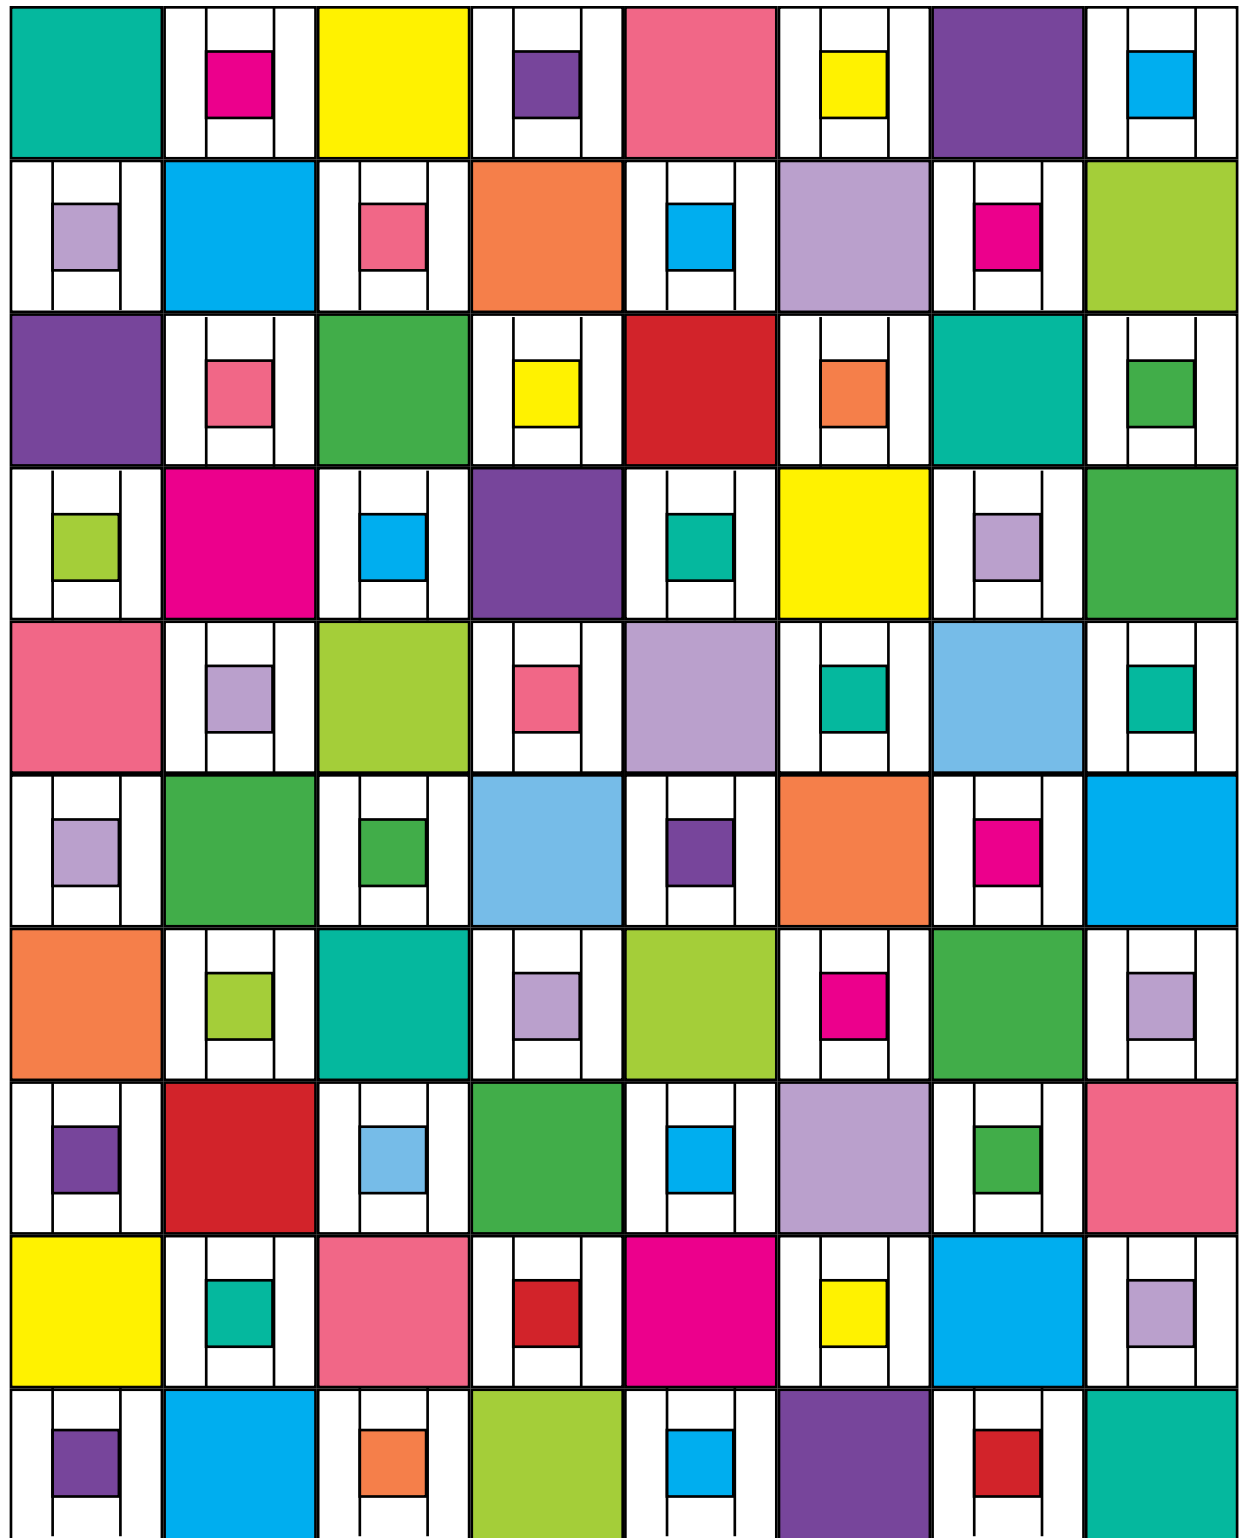

Red, White and Blue Quilt

Blocks are 7x7 finished

Red, White and Blue Quilt

Backing - 5 1/4 yds

Batting - Twin size quilt

72 x 90