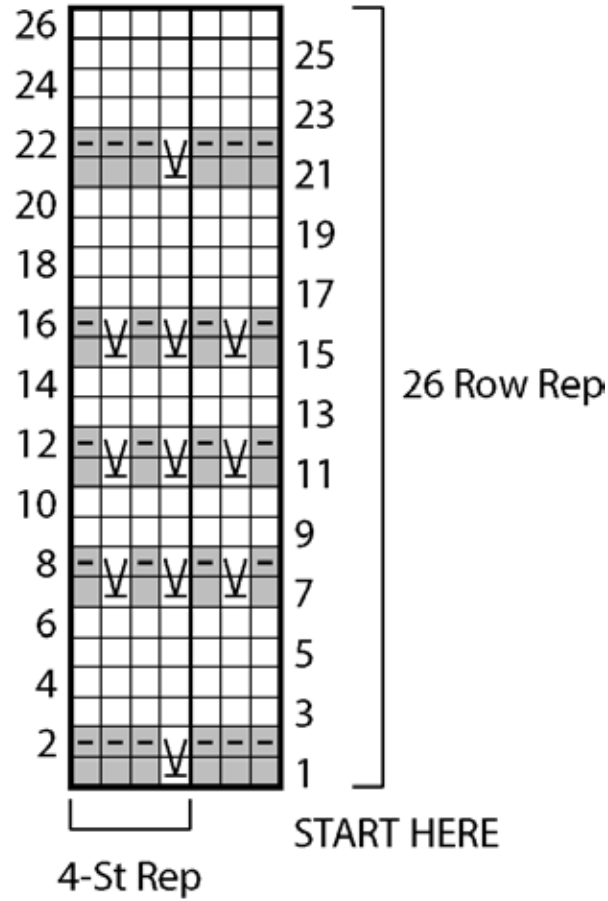

Woven Stripes Knit Blanket

Woven Stripe Pat

KEY

- = With MC, knit on RS rows. Purl on WS rows.
- = With A, knit on RS rows. Purl on WS rows.
- = With A, knit on WS rows.
- = S11 Pwyib on RS rows. S11 Pwyif on WS rows.