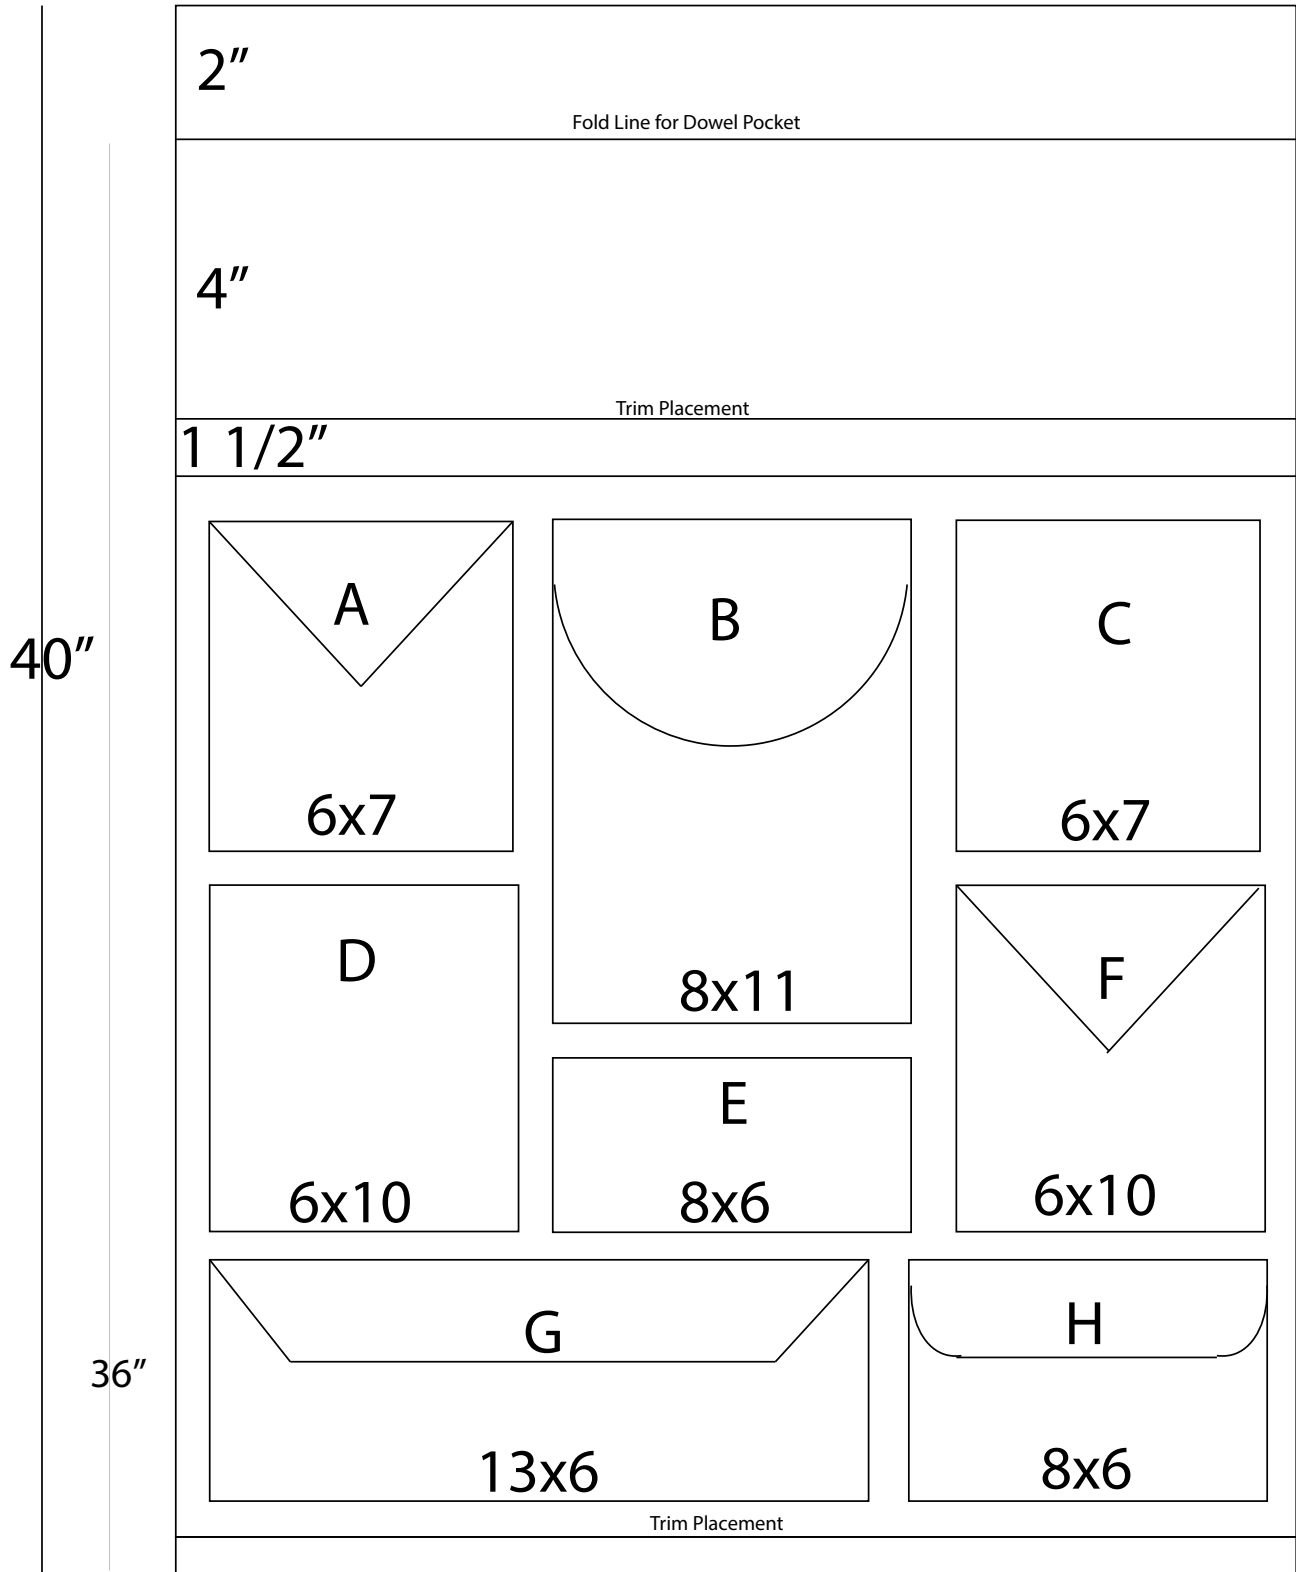

26"

24"

Hanukkah Pocket Countdown (TO SCALE)

Hanukkah Pocket Countdown (TO SCALE)

Hanukkah Pocket Countdown (TO SCALE)