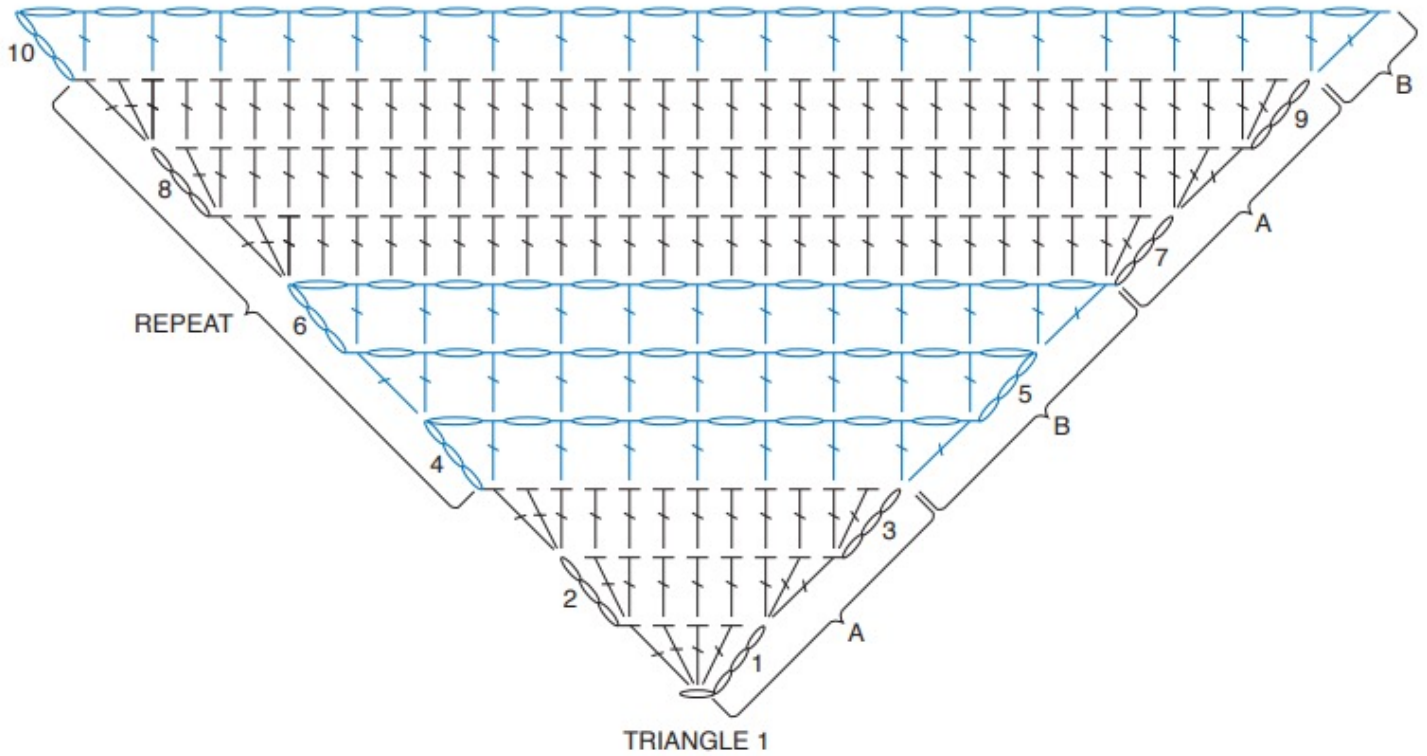

Bernat Velvet Lace Crochet Blanket

Bernat Velvet Lace Crochet Blanket

STITCH KEY
○ = chain (ch)
┆ = double crochet (dc)