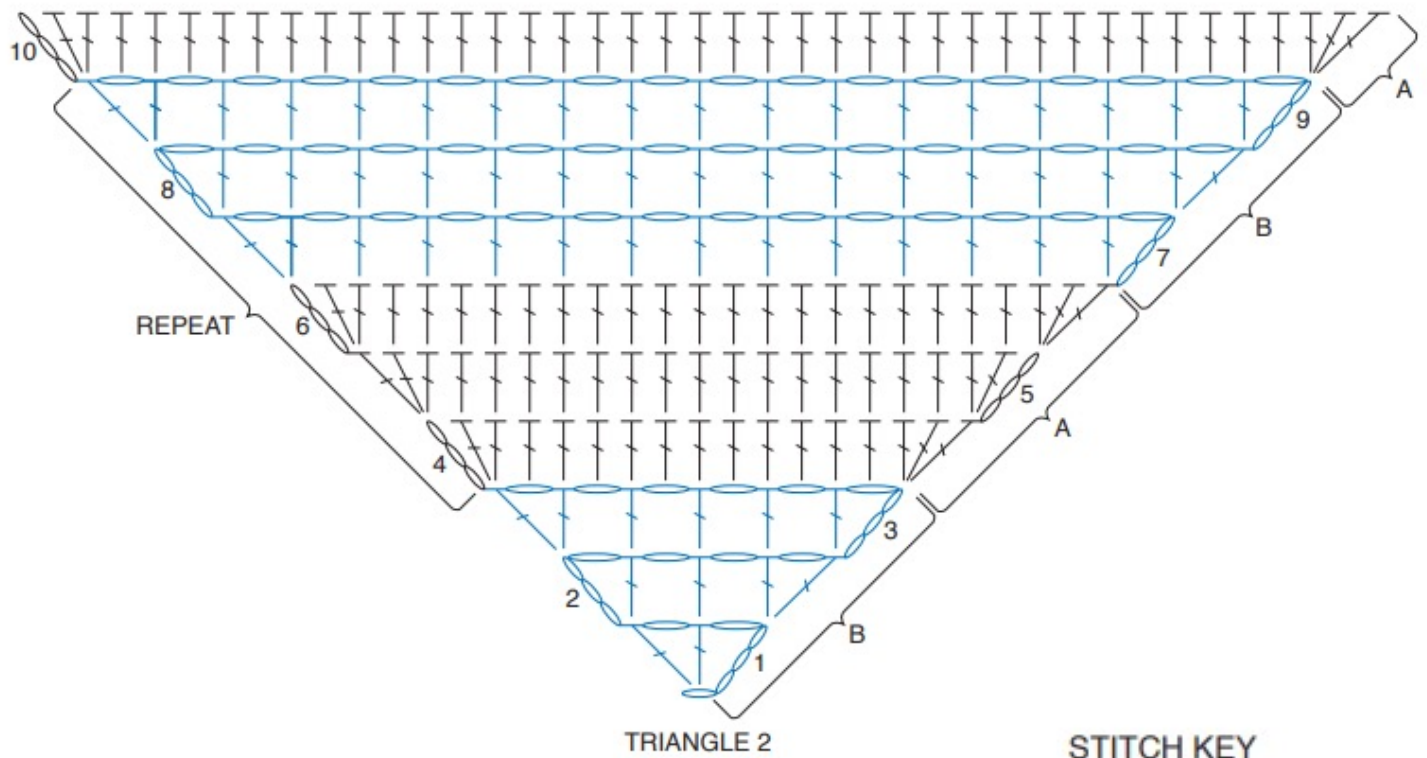

Bernat Velvet Lace Crochet Blanket

Bernat Velvet Lace Crochet Blanket

STITCH KEY
○ = chain (ch)
┆ = double crochet (dc)