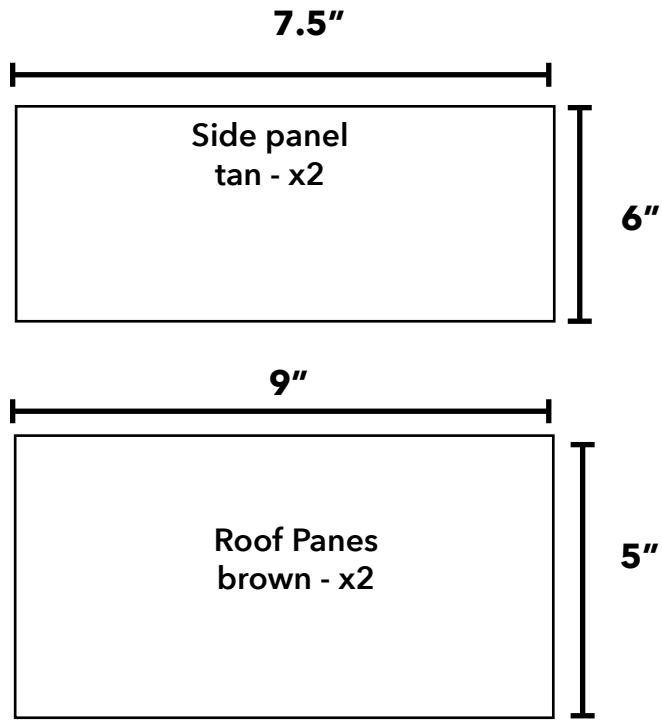

Felt Gingerbread House

window white snowcap
x3

snowflakes

candy
white w/red floss

white window
snow ledge x3

Felt Gingerbread House

door
star
knob
snow

Felt Gingerbread House