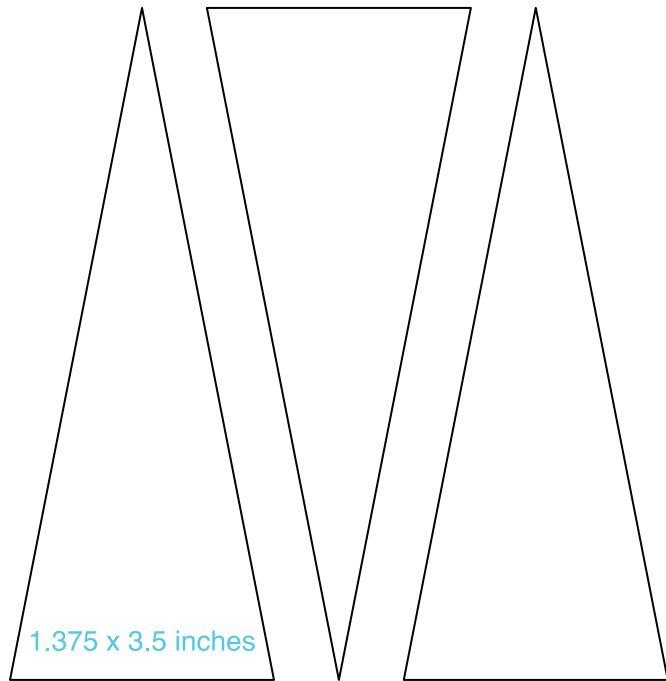

Easter Play Scene  
(TO SCALE)

**JOANN**

Easter Play Scene (TO SCALE)

FLOWERS

CARROTS

JOANN

Easter Play Scene (TO SCALE)

LEAVES & FLOWER BUDS

MUSHROOM

1.5 x 1.875 inches

BUNTING

Easter Play Scene (TO SCALE)

JOANN

WINDOWS

2 inches

10 inches

HOUSE

4.75 inches