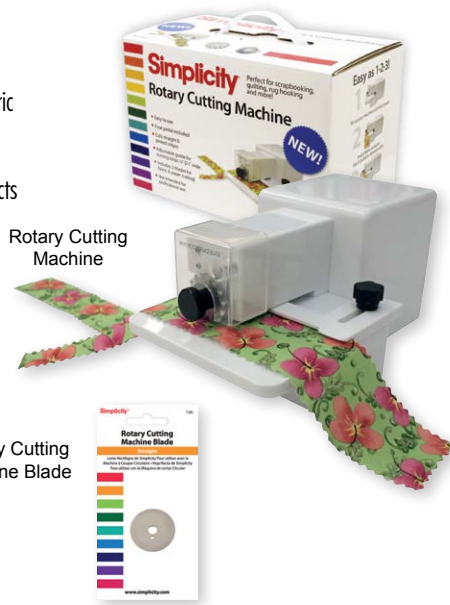

Rotary Cutting Machine

Rotary Cutting Machine Blade

ACCESSORIES (sold separately)

Rotary Cutting Blades:

- Straight
- Large Wave
- Small Wave
- Pinking
- Perforating
- Scalloped

Rotary Cutter Extension Table

Rotary Tips & Blades Storage Bin

SIMPLICITY® WINDER

Wind flat strips of fabric onto a spindle compatible with the Simplicity® Bias Tape Maker. After winding flat strips onto a spindle, place it in the cradle of the Bias Tape Maker to make single fold bias tape and fold quilt binding in half. The Winder runs at the same speed as the Bias Tape Maker; it will wind the fabric onto a spindle as it comes off the Bias Tape Maker. 90-day limited warranty against manufacturer's defects.