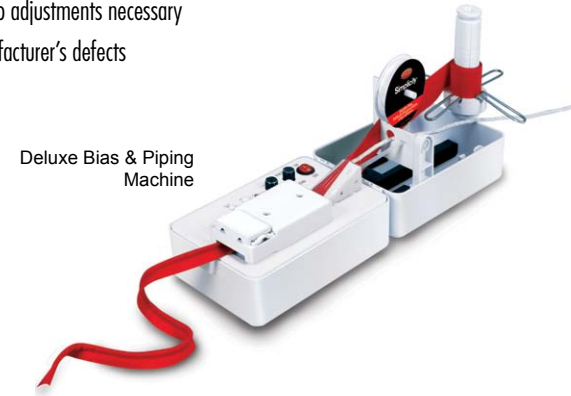

### ACCESSORIES (sold separately)

Fusible Film, 12 yards

Piping Cords:

- 8/32"
- 6/32"
- 4/32"

Piping Tip & Iron Covers:

- 8/32"
- 6/32"
- 4/32"

Deluxe Bias & Piping Machine