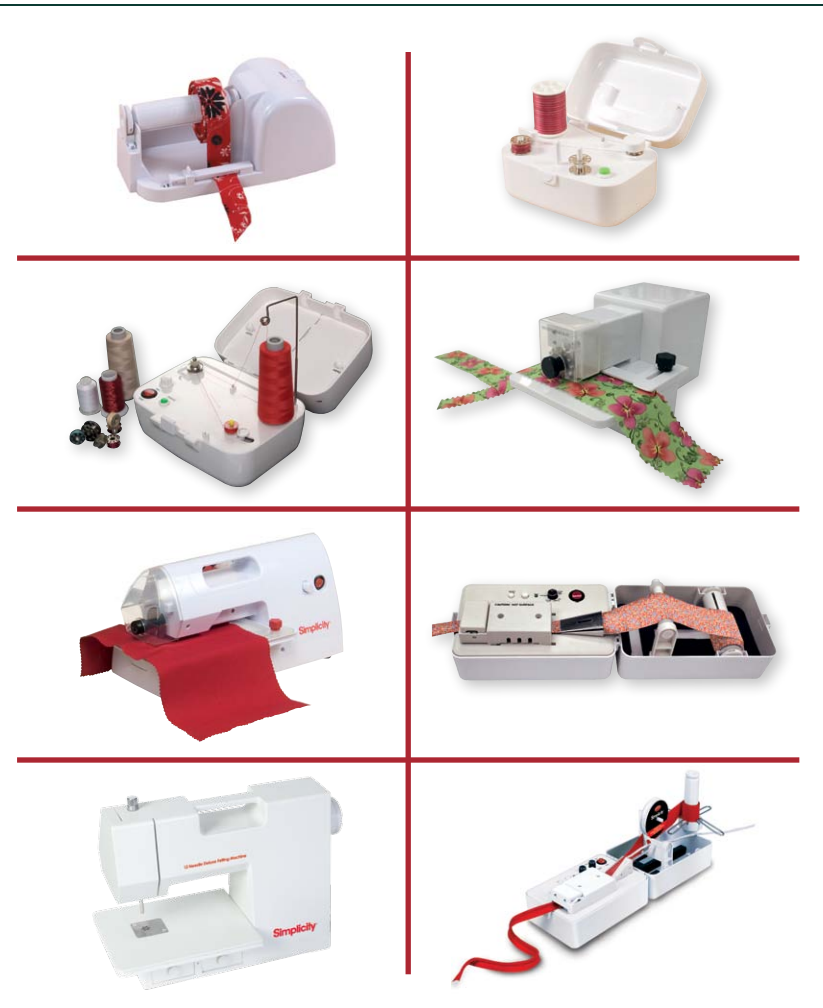

just ask Jo-Ann

**SIMPLICITY® BIAS TAPE MAKER**

Make customized bias and quilt binding tapes at home with the touch of a button. Additional tips are available to make a wide selection of bias widths and quilt bindings.

- Make bias tape quickly and safely
- A must-have for sewers, quilters, dressmakers and crafters
- Utilize excess fabric and make only as much as needed
- Covered heating plate protects fingers
- Personalized bias tape ensures absolute matches to garments and crafting projects
- For cotton, silk, lightweight wool, lightweight home decor fabrics and more
- Protective storage box
- Includes 1" single-fold bias tip
- 90-day limited warranty against manufacturer's defects

**ACCESSORIES** (sold separately)

Single-Fold Bias Tips:

- 1/8"
- 1/4"
- 3/8"
- 1/2"
- 3/4"
- 1"

Bias Tape Machine

**SIMPLICITY® FELTING MACHINE**

Meshes fiber and fabric together with one to 12 needles. Machine felting eliminates stress on hands and wrists for fun, easy felting!

- Uses 12 barbed needles to mesh fabrics together. Remove some needles to customize embellishing area
- Requires no threading or sewing; fibers mesh to create new color and texture combinations
- Includes needles, Allen wrench, brush, tweezers, transparent presser foot, needle guard, built-in light bulb
- Built-in lint drawer, accessory drawer and carrying handle
- Presser foot height adjustment
- Deluxe Extension Table
- Electronic foot control, universal power supply
- For household use only
- 90-day limited warranty against manufacturer's defects